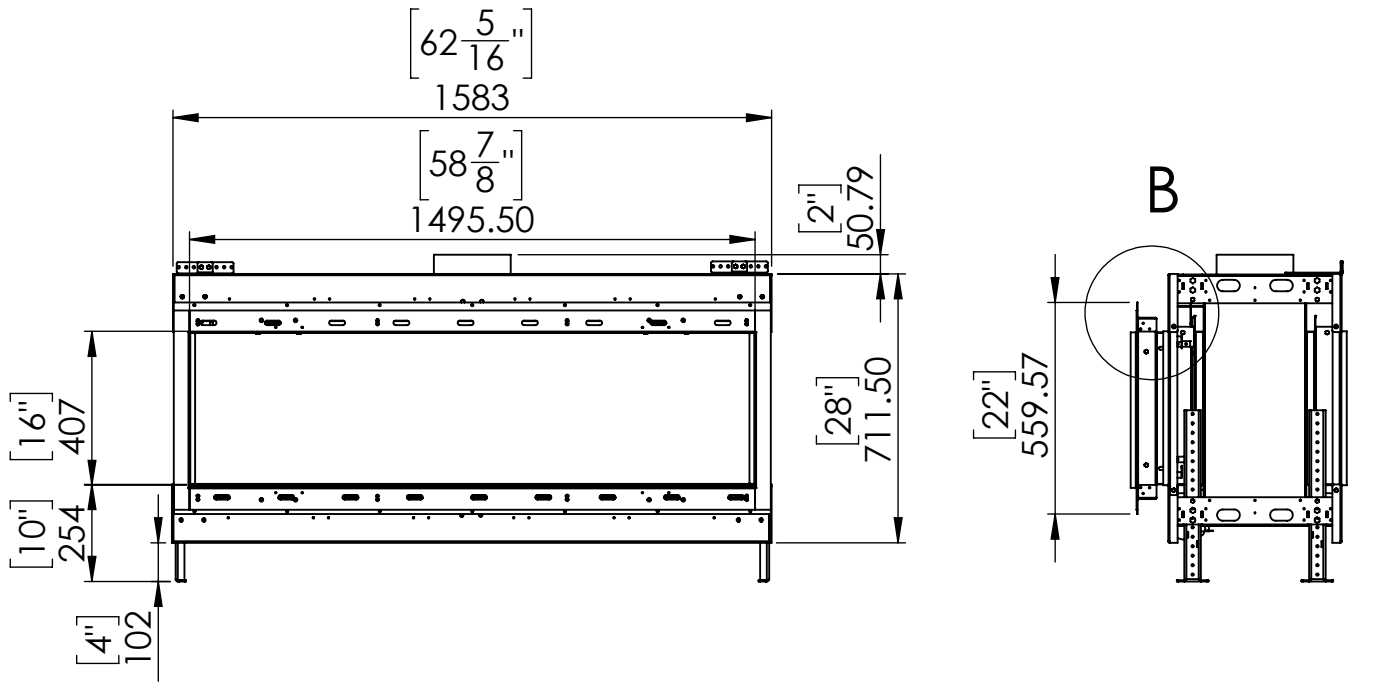

# FLARE See Through 60 Outdoor

Telescopic legs ranges (from bottom of glass): 10"-19"