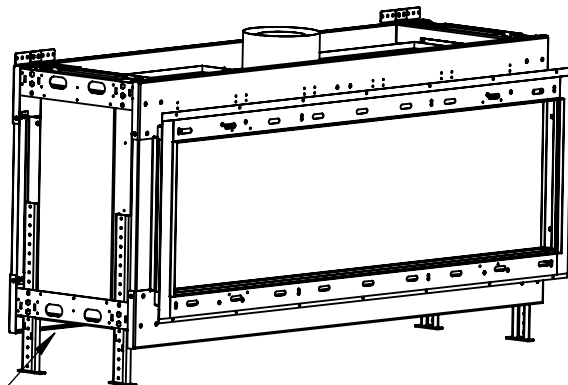

# FLARE See Through 60 Outdoor

Telescopic legs ranges (from bottom of glass): 10"-19"