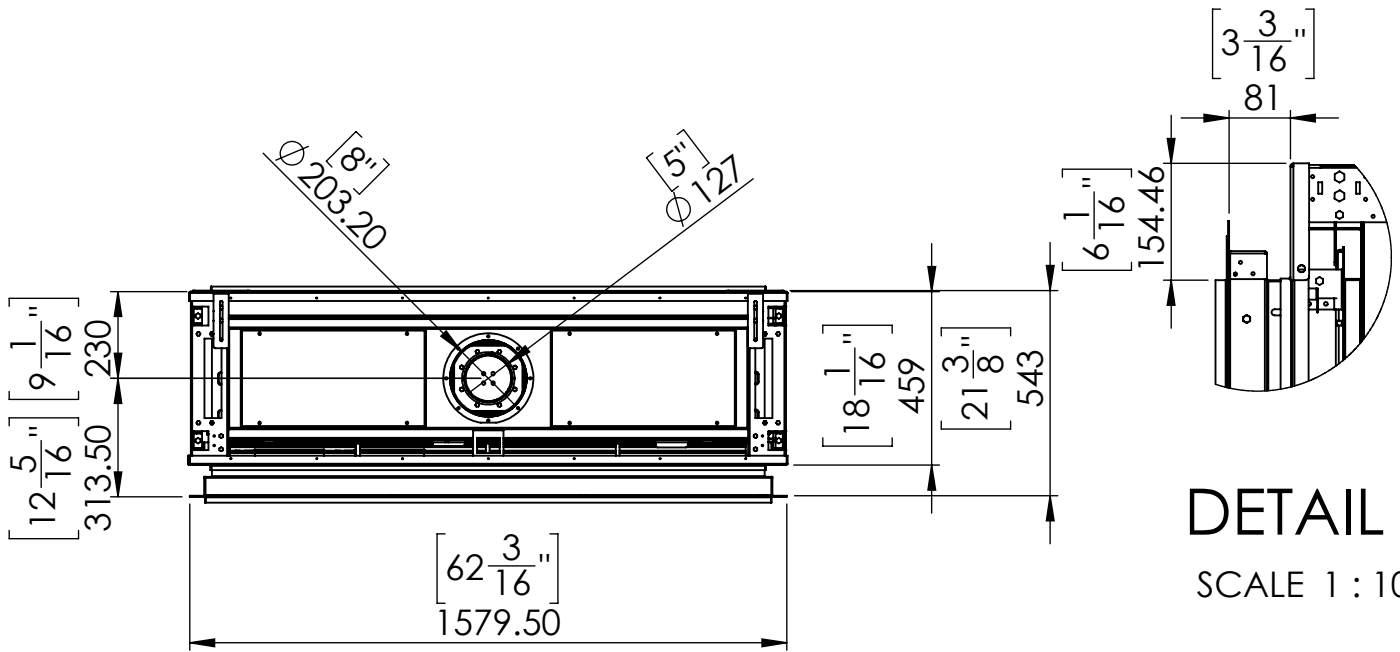

# FLARE See Through 60 Outdoor

Telescopic legs ranges (from bottom of glass): 10"-19"