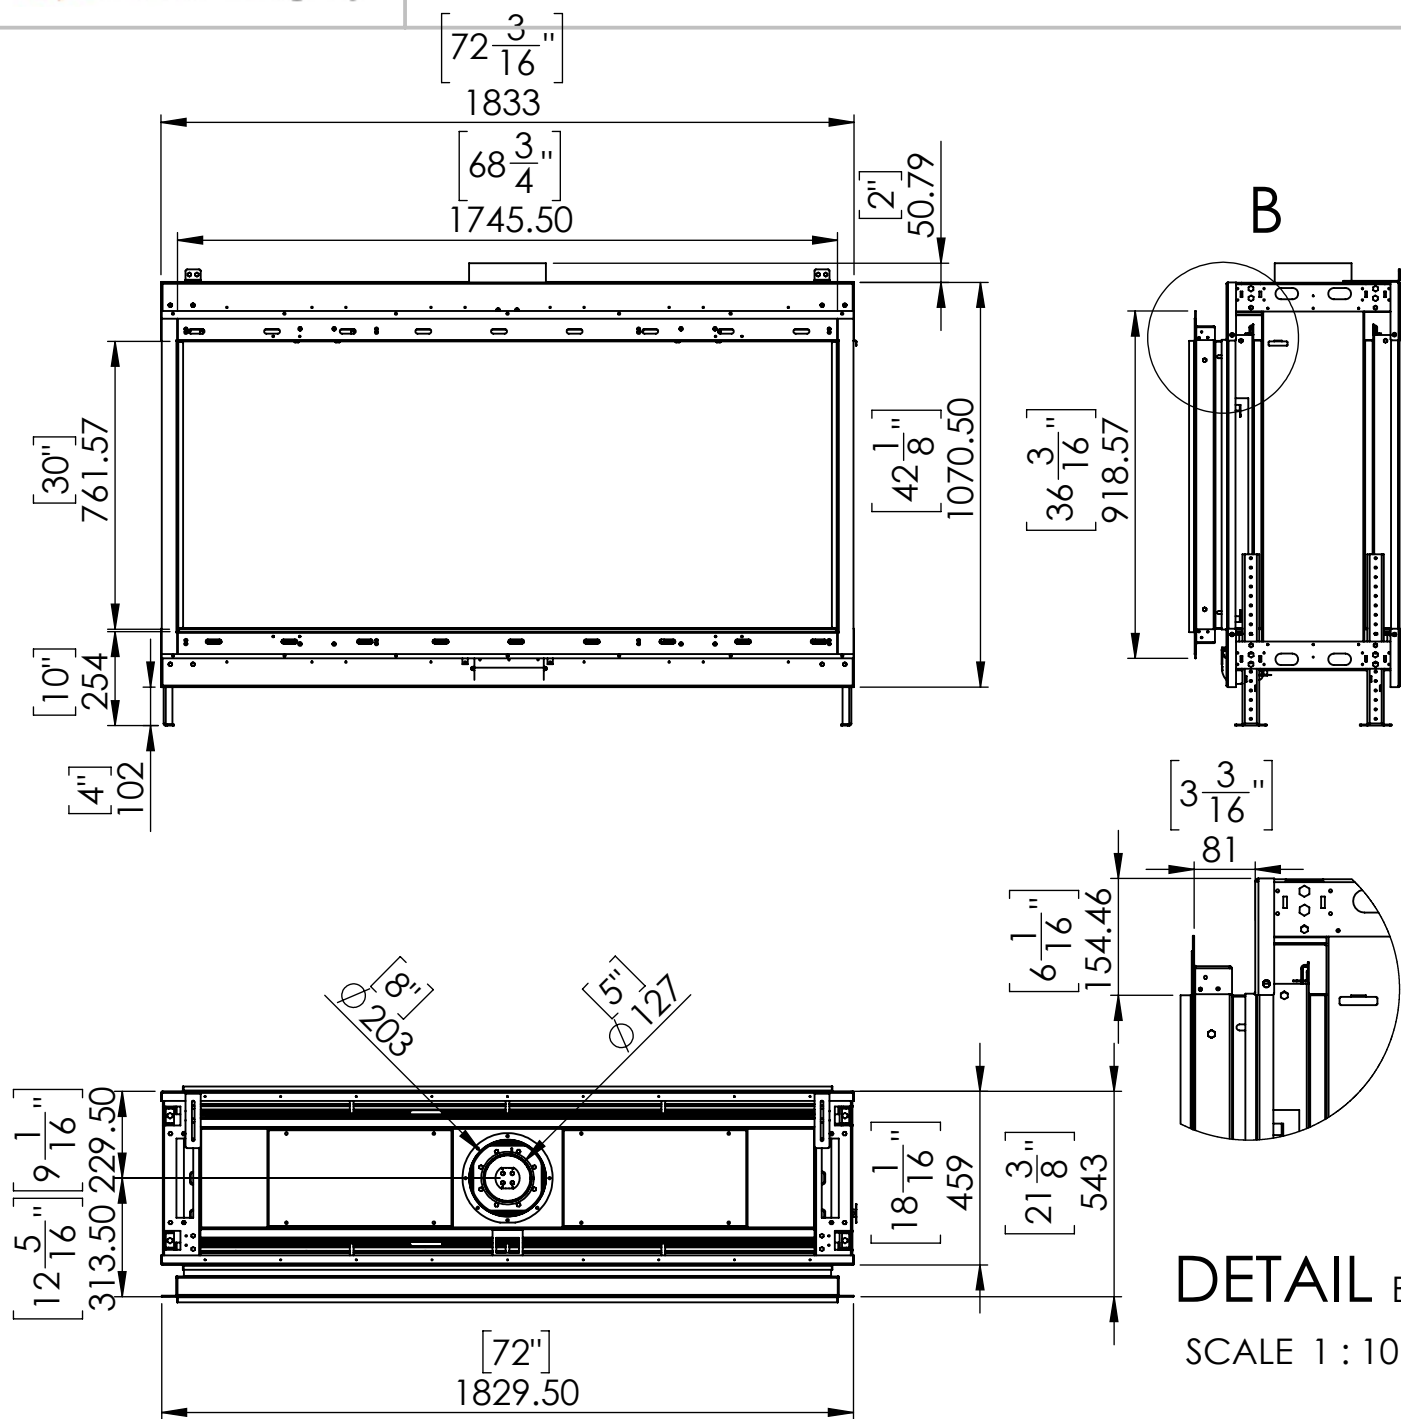

FLARE See Through 70EH Outdoor

DETAIL B
SCALE 1 : 10

Telescopic legs ranges (from bottom of glass): 10"-19"