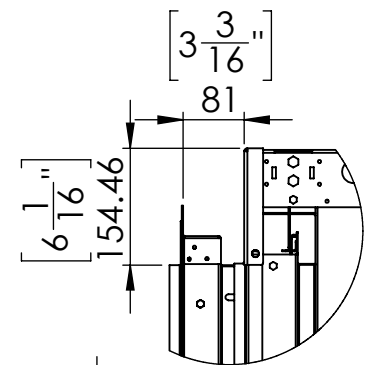

FLARE See Through 70 Outdoor

DETAIL A
SCALE 1 : 10

Telescopic legs ranges (from bottom of glass): 10"-19"