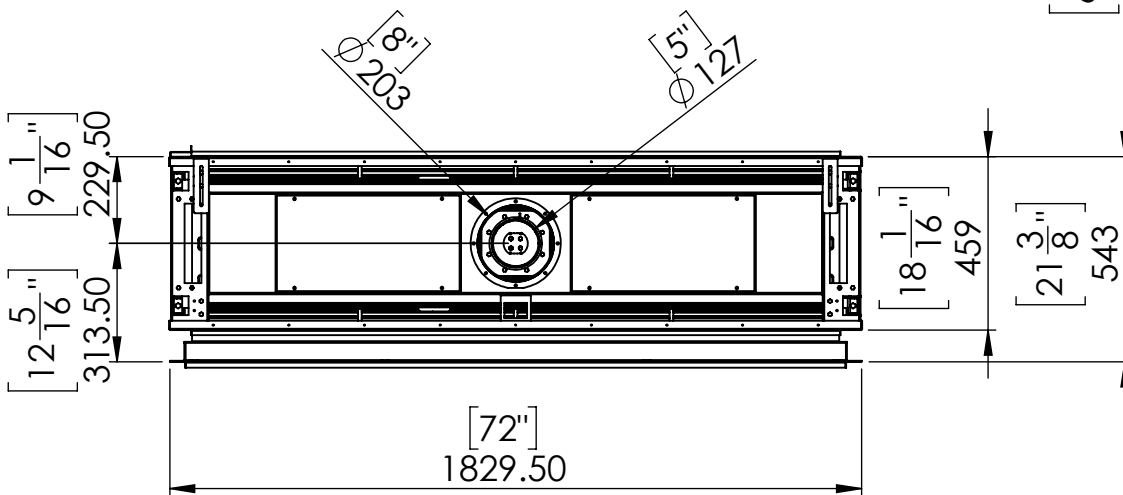

FLARE See Through 70 Outdoor

DETAIL A
SCALE 1 : 10

Telescopic legs ranges
(from bottom of glass): 10"-19"