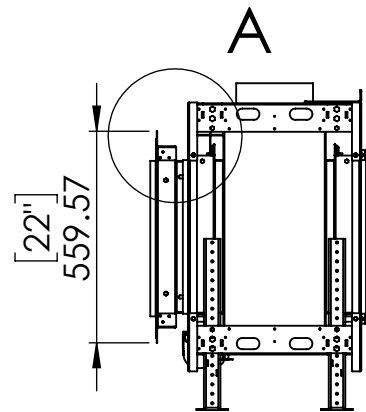

FLARE See Through 70 Outdoor

DETAIL A
SCALE 1 : 10

Telescopic legs ranges (from bottom of glass): 10"-19"