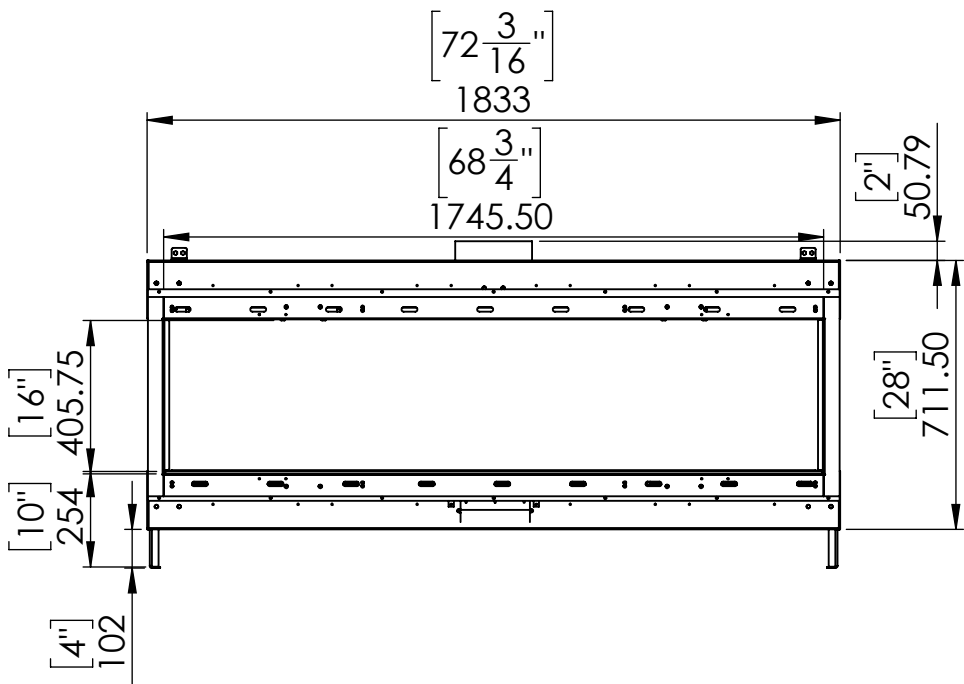

FLARE See Through 70 Outdoor

DETAIL A
SCALE 1 : 10

Telescopic legs ranges (from bottom of glass): 10"-19"