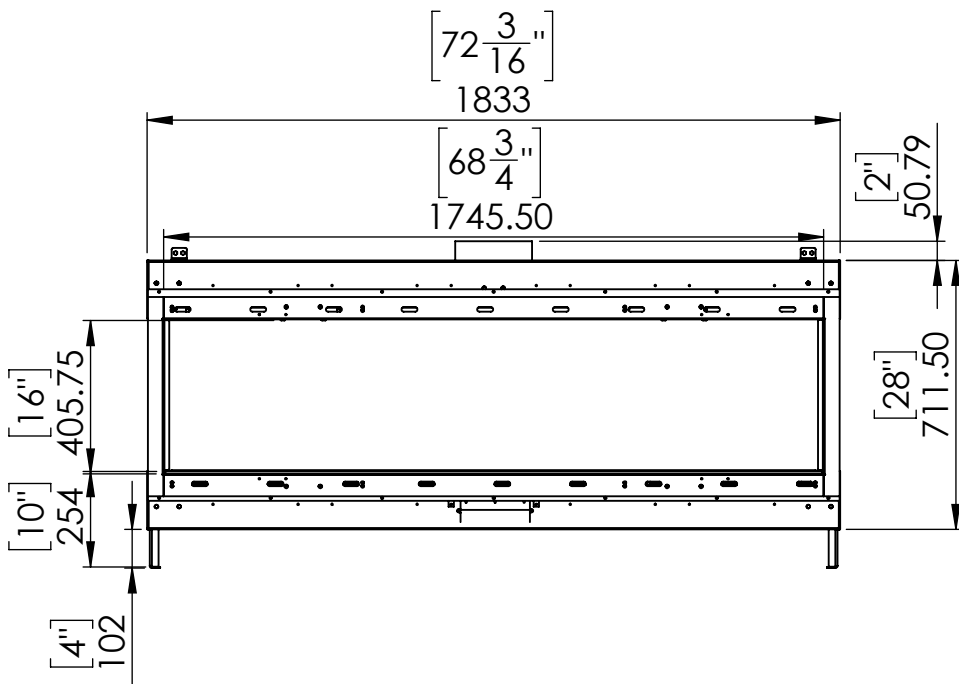

FLARE See Through 70 Outdoor

DETAIL A
SCALE 1 : 10

Telescopic legs ranges
(from bottom of glass): 10"-19"