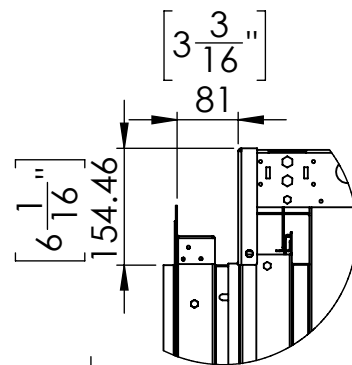

FLARE See Through 70 Outdoor

DETAIL A
SCALE 1 : 10

Telescopic legs ranges
(from bottom of glass): 10"-19"