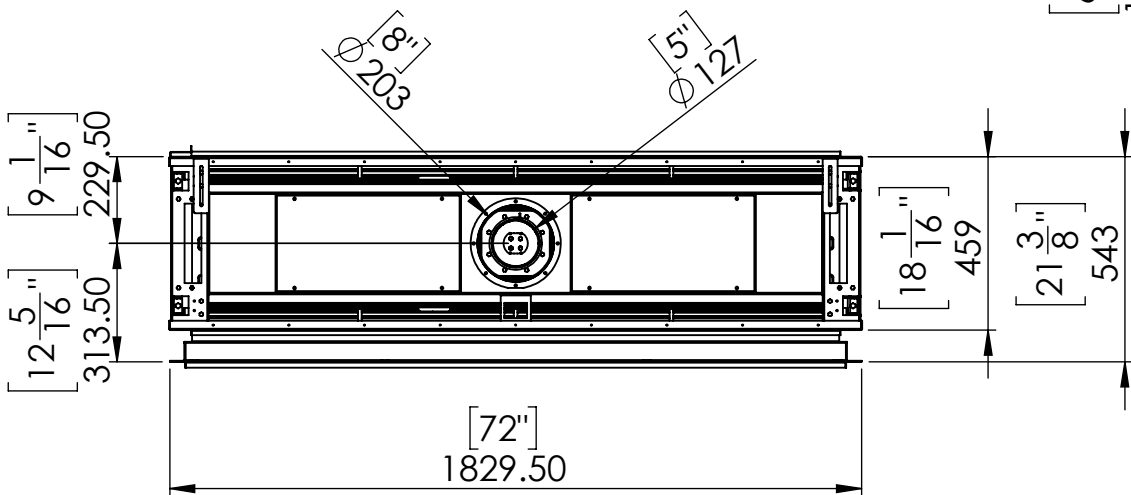

FLARE See Through 70 Outdoor

DETAIL A
SCALE 1 : 10

Telescopic legs ranges (from bottom of glass): 10"-19"