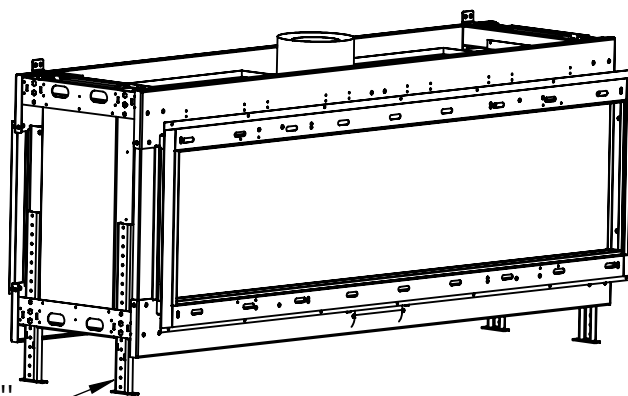

FLARE See Through 70 Outdoor

DETAIL A
SCALE 1 : 10

Telescopic legs ranges
(from bottom of glass): 10"-19"