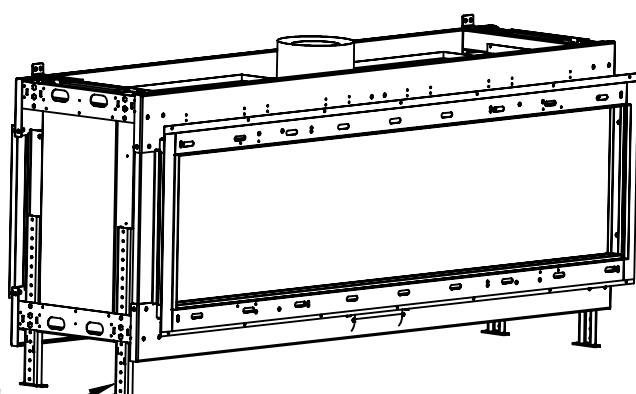

FLARE See Through 70 Outdoor

DETAIL A
SCALE 1 : 10

Telescopic legs ranges (from bottom of glass): 10"-19"