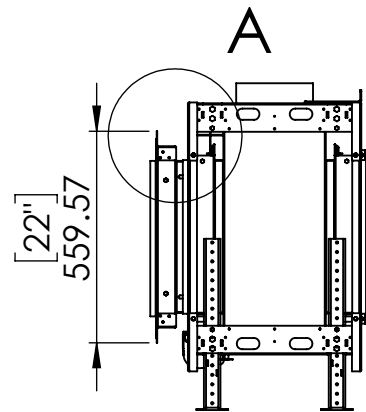

FLARE See Through 70 Outdoor

DETAIL A
SCALE 1 : 10

Telescopic legs ranges
(from bottom of glass): 10"-19"