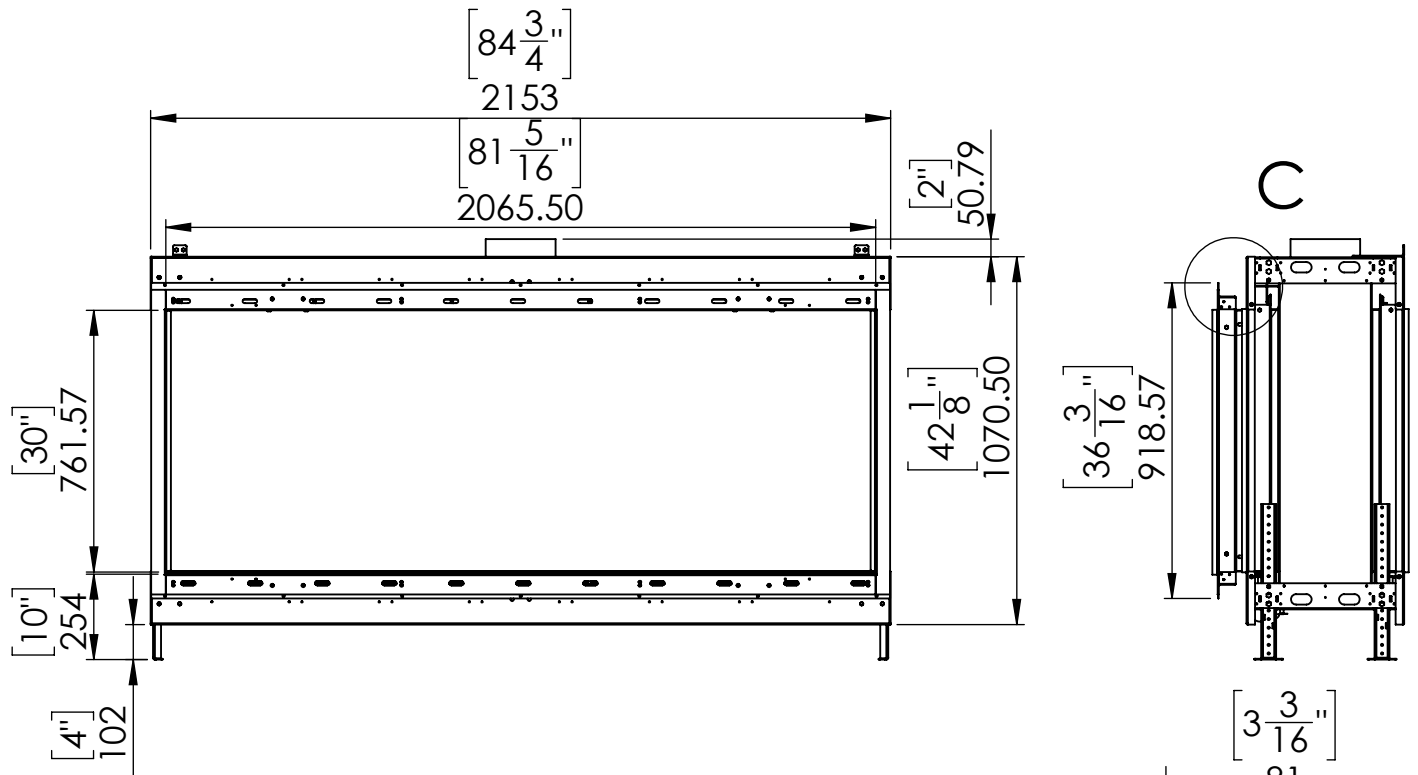

FLARE See Through 80EH Outdoor

DETAIL C
SCALE 1 : 10

Telescopic legs ranges (from bootom of glass): 10"-19"