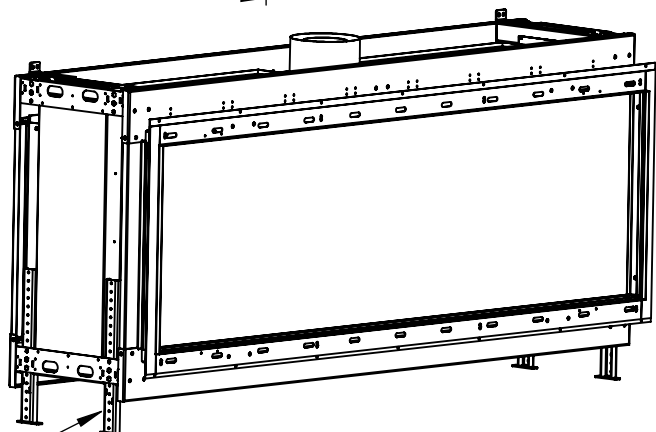

FLARE See Through 80EH Outdoor

DETAIL C
SCALE 1 : 10

Telescopic legs ranges (from bootom of glass): 10"-19"