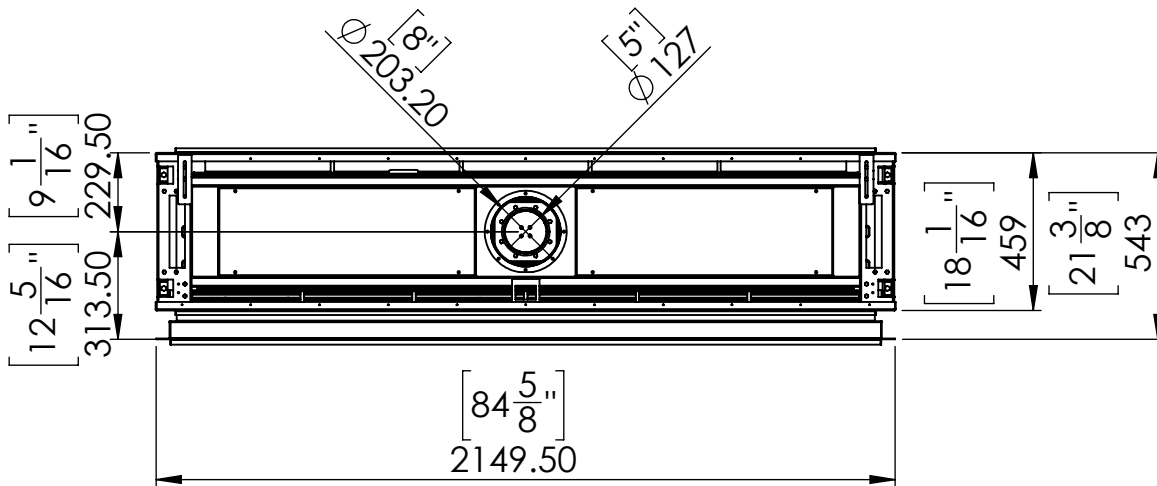

FLARE See Through 80EH Outdoor

DETAIL C
SCALE 1 : 10

Telescopic legs ranges (from bootom of glass): 10"-19"