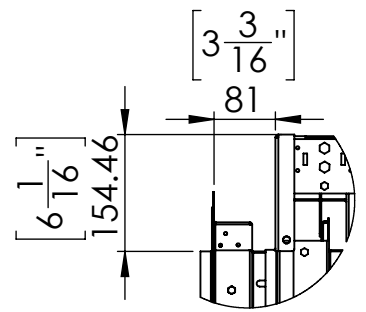

FLARE See Through 80EH Outdoor

DETAIL C
SCALE 1 : 10

Telescopic legs ranges (from bootom of glass): 10"-19"