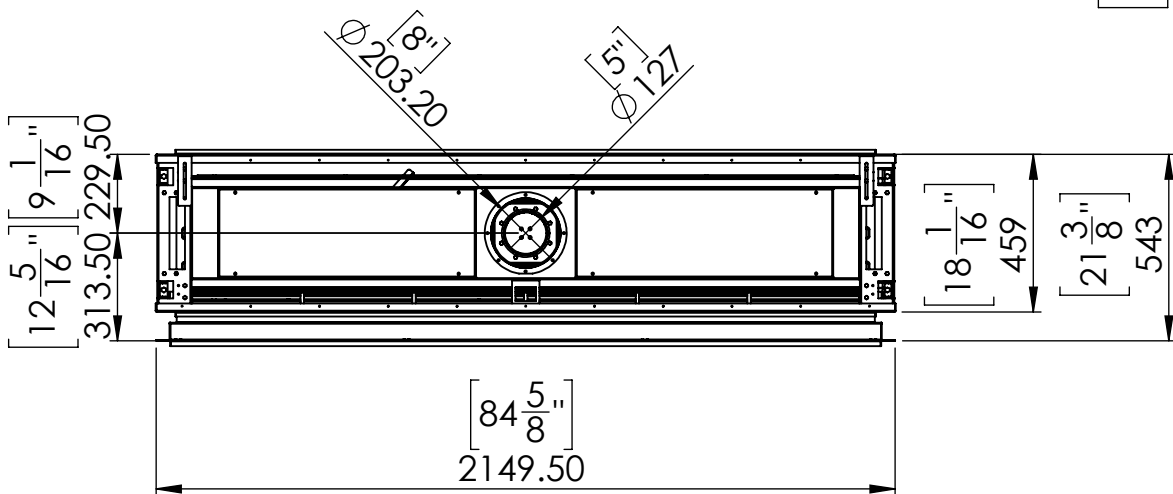

FLARE See Through 80H Outdoor

DETAIL B
SCALE 1 : 10

Telescopic legs ranges (from bottom of glass): 10"-19"