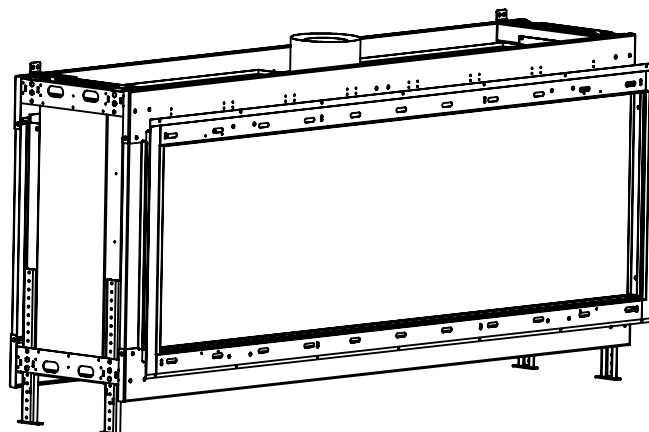

FLARE See Through 80H Outdoor

DETAIL B
SCALE 1 : 10

Telescopic legs ranges (from bottom of glass): 10"-19"