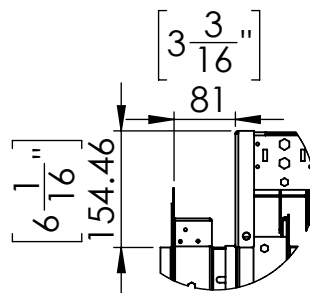

FLARE See Through 80H Outdoor

DETAIL B
SCALE 1 : 10

Telescopic legs ranges (from bottom of glass): 10"-19"