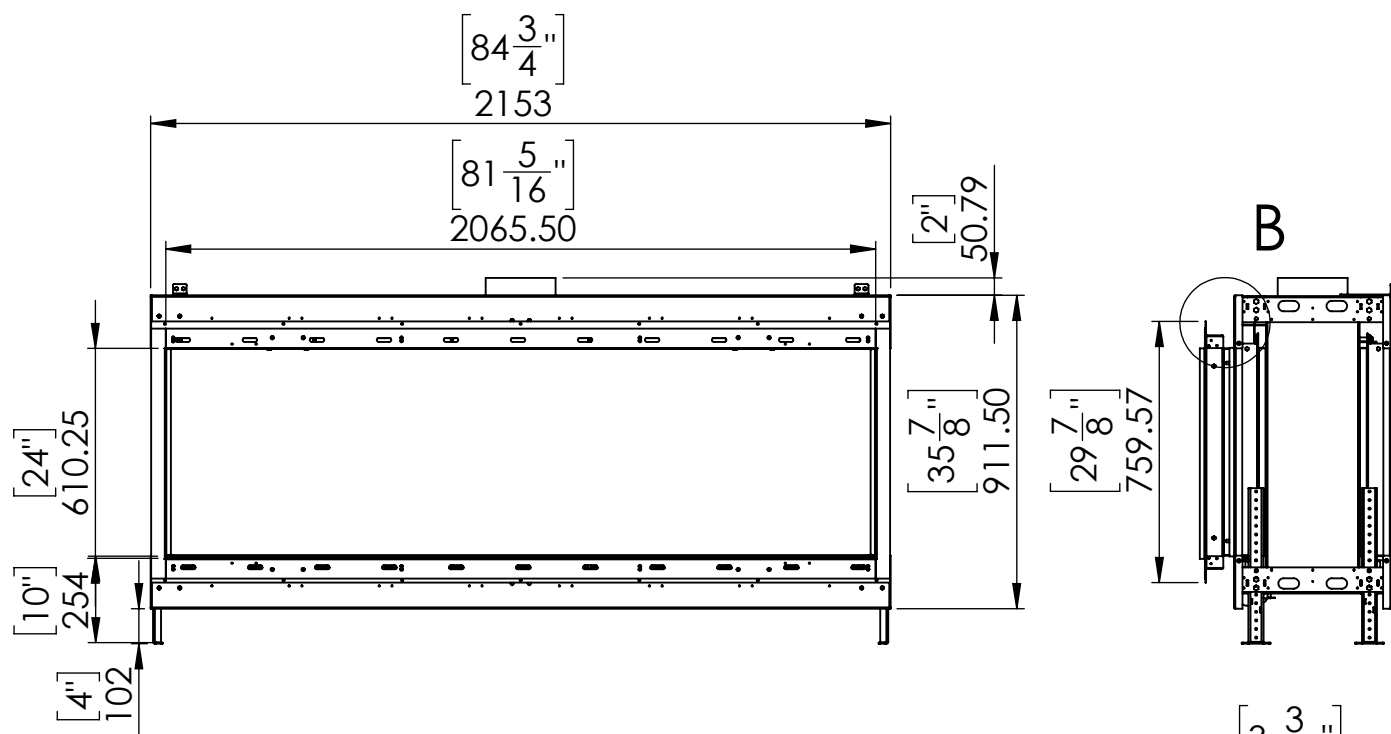

FLARE See Through 80H Outdoor

DETAIL B
SCALE 1 : 10

Telescopic legs ranges (from bottom of glass): 10"-19"