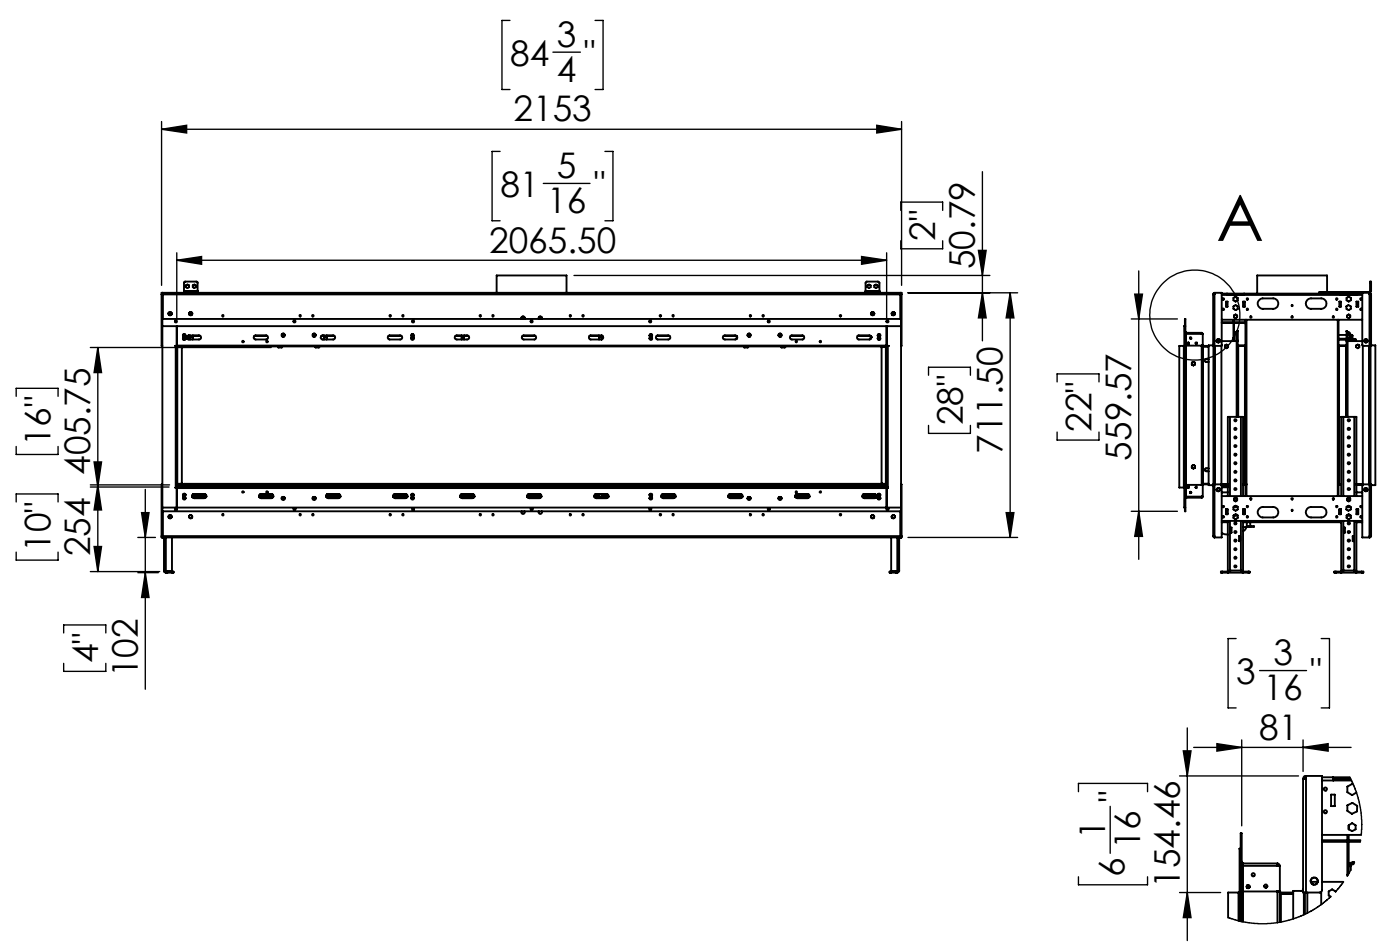

FLARE See Through 80 Outdoor

DETAIL A
SCALE 1 : 10

Telescopic legs ranges
(from bottom of glass): 10"-19"