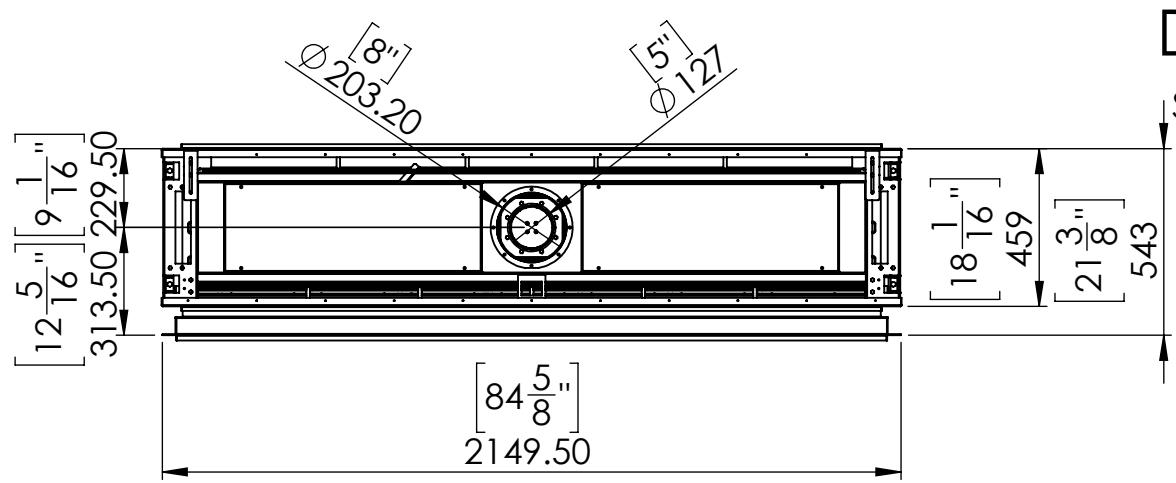

FLARE See Through 80 Outdoor

DETAIL A
SCALE 1 : 10

Telescopic legs ranges (from bottom of glass): 10"-19"