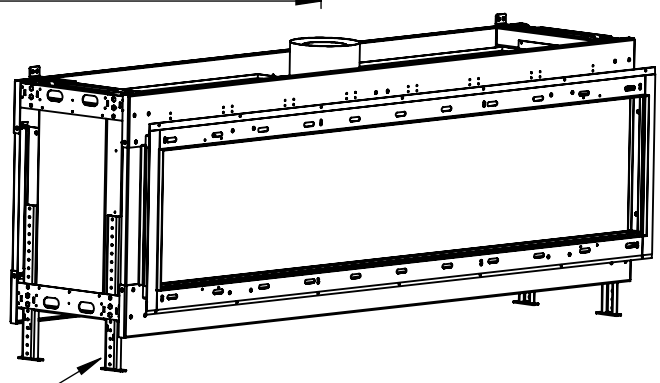

FLARE See Through 80 Outdoor

DETAIL A
SCALE 1 : 10

Telescopic legs ranges (from bottom of glass): 10"-19"