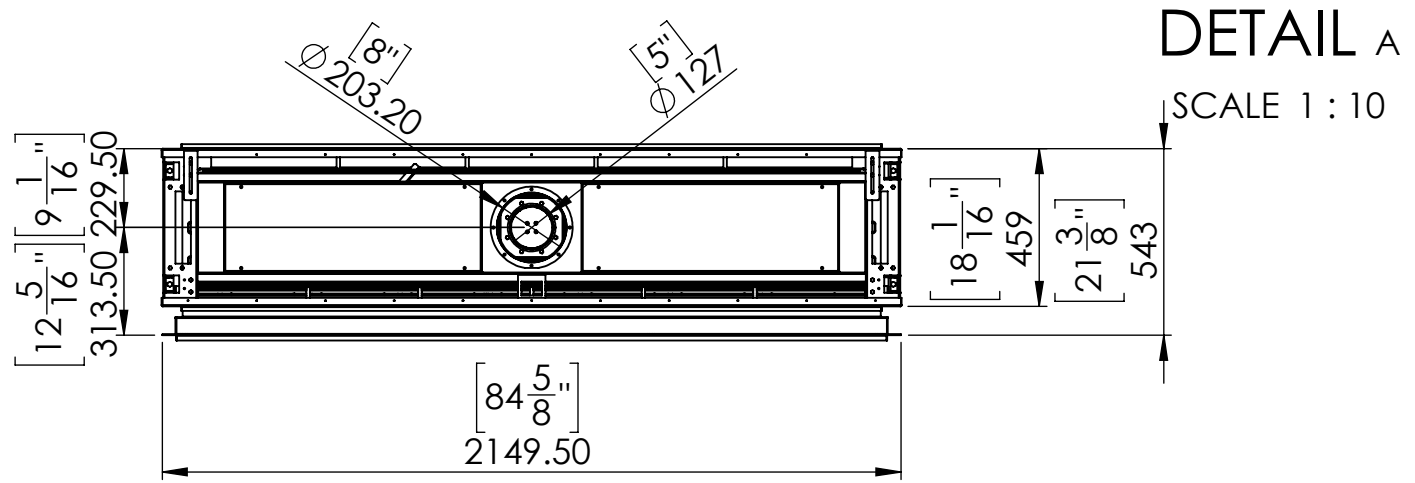

FLARE See Through 80 Outdoor

DETAIL A
SCALE 1 : 10

Telescopic legs ranges
(from bottom of glass): 10"-19"