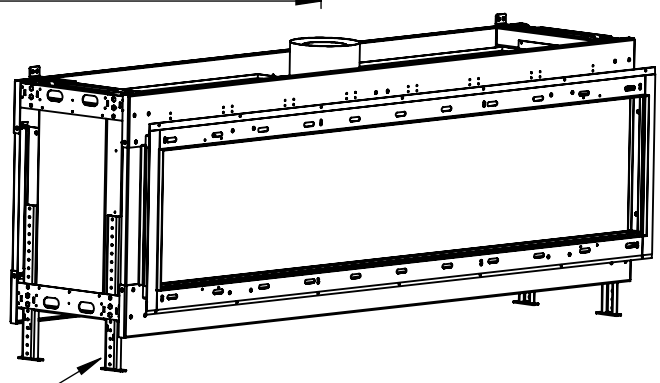

FLARE See Through 80 Outdoor

DETAIL A
SCALE 1 : 10

Telescopic legs ranges
(from bottom of glass): 10"-19"