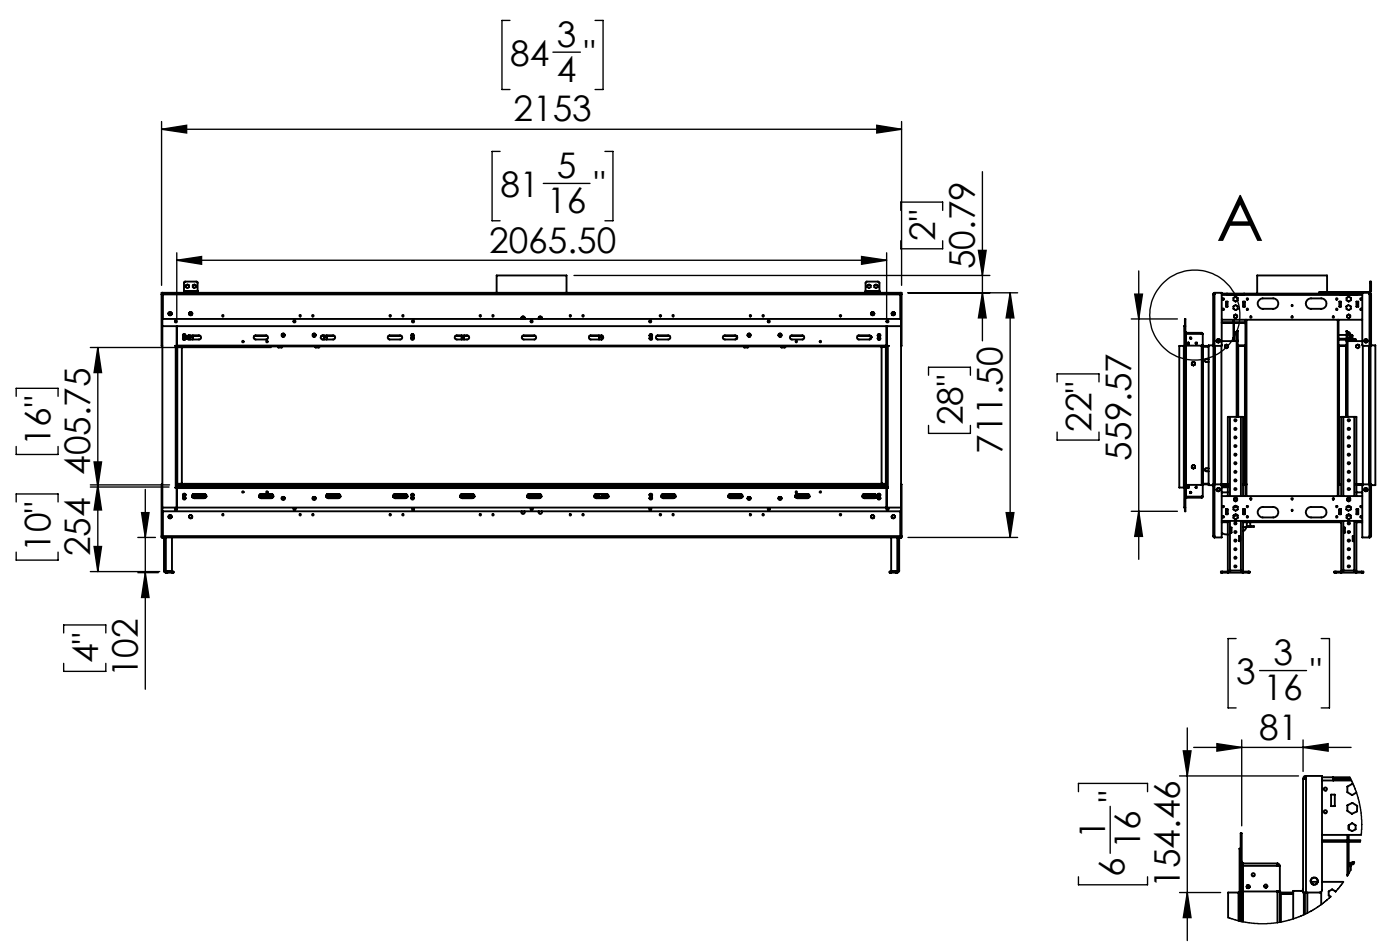

FLARE See Through 80 Outdoor

DETAIL A
SCALE 1 : 10

Telescopic legs ranges (from bottom of glass): 10"-19"