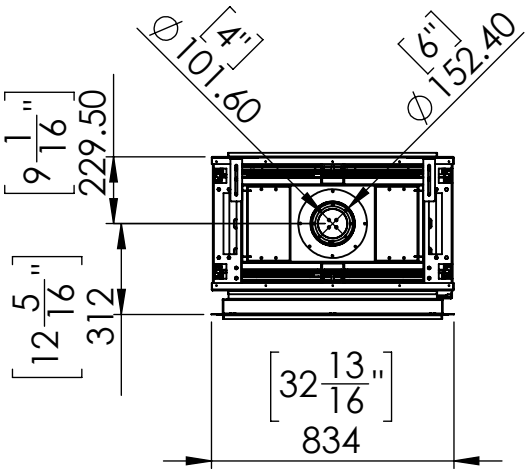

FLARE Passage ST-30 Outdoor

DETAIL E
SCALE 1 : 10

Telescopic legs ranges (from bottom of glass): 10"-19"