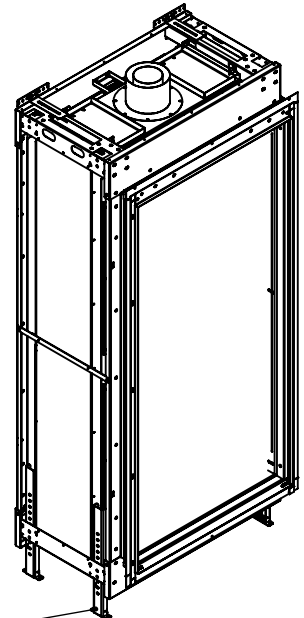

FLARE Passage ST-30 Outdoor

DETAIL E
SCALE 1 : 10

Telescopic legs ranges (from bottom of glass): 10"-19"