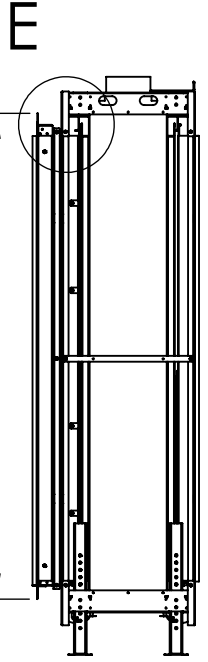

FLARE Passage ST-30 Outdoor

DETAIL E
SCALE 1 : 10

Telescopic legs ranges (from bottom of glass): 10"-19"