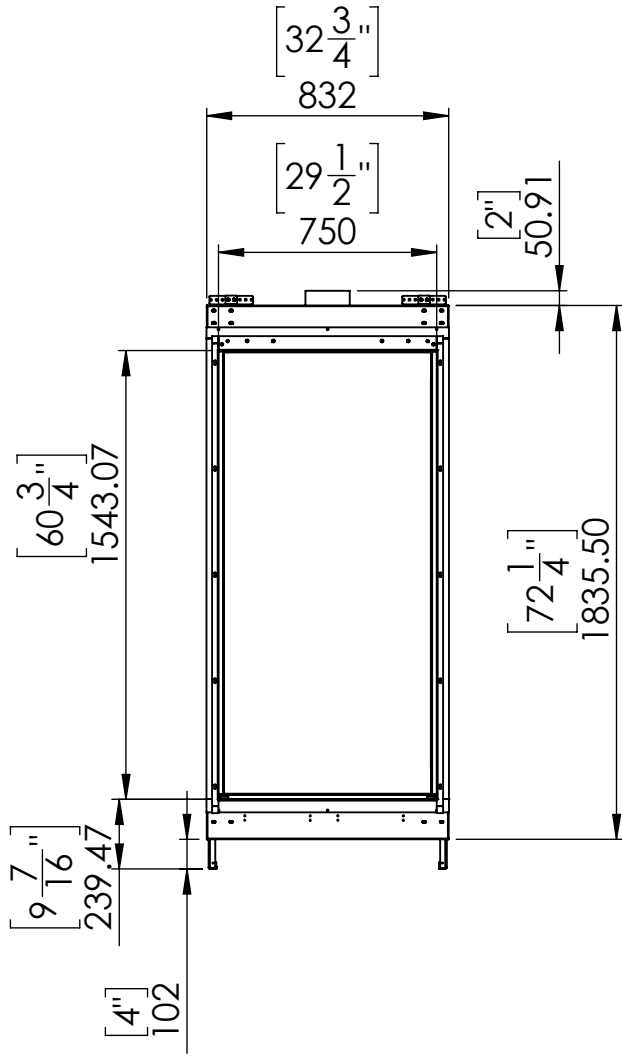

FLARE Passage ST-30 Outdoor

DETAIL E
SCALE 1 : 10

Telescopic legs ranges (from bottom of glass): 10"-19"