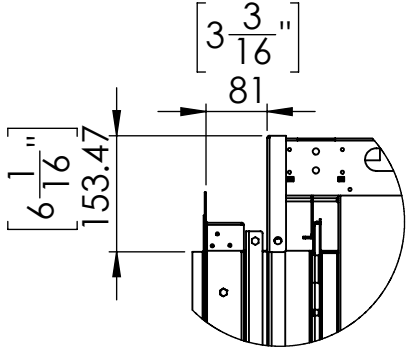

FLARE Passage ST-30 Outdoor

DETAIL E
SCALE 1 : 10

Telescopic legs ranges (from bottom of glass): 10"-19"