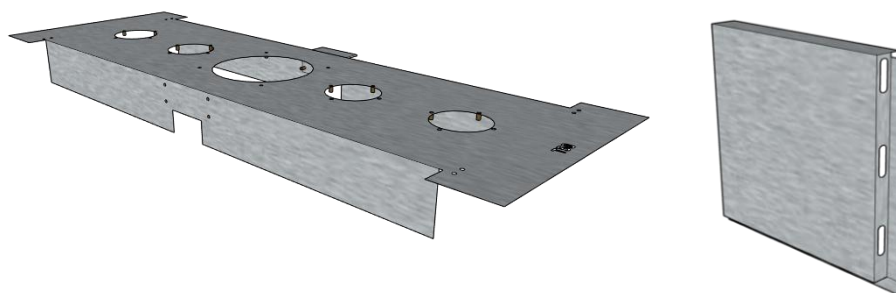

PASSIVE HEAT FLEX COVER & SIDES

Part Name	Description	SKU
PHFC-30	Passive Heat Flex Cover for 30" Fireplace	PHFC30
PHFC-42	Passive Heat Flex Cover for Traditional 42" Fireplace	PHFC42
PHFC-45	Passive Heat Flex Cover for 45" Fireplace	PHFC45
PHFC-46	Passive Heat Flex Cover for Traditional 46" Fireplace	PHFC46
PHFC-50	Passive Heat Flex Cover for 50" Fireplace	PHFC50
PHFC-60	Passive Heat Flex Cover for 60" Fireplace	PHFC60
PHFC-70	Passive Heat Flex Cover for 70" Fireplace	PHFC70
PHFC-80	Passive Heat Flex Cover for 80" Fireplace	PHFC80
PHFC-100	Passive Heat Flex Cover for 100" Fireplace	PHFC100
PHFC-PASS	Passive Heat Flex Cover for Passage Fireplace	PHFCPASS
PHFS-R	Passive Heat Flex Side for R (16") Fireplace	PHFSR
PHFS-H	Passive Heat Flex Side for H (24") Fireplace	PHFSH
PHFS-EH	Passive Heat Flex Side for EH (30") Fireplace	PHFSEH

PASSIVE HEAT FLEX ADAPTERS AND FLEX PIPE

Part Name	Description	SKU
4SK-ADP	4" Adapters	4SKADP
4DFA-25	4" DuraFlex Pipe	4DFA25
6DFA-25	6" DuraFlex Pipe	6DFA25