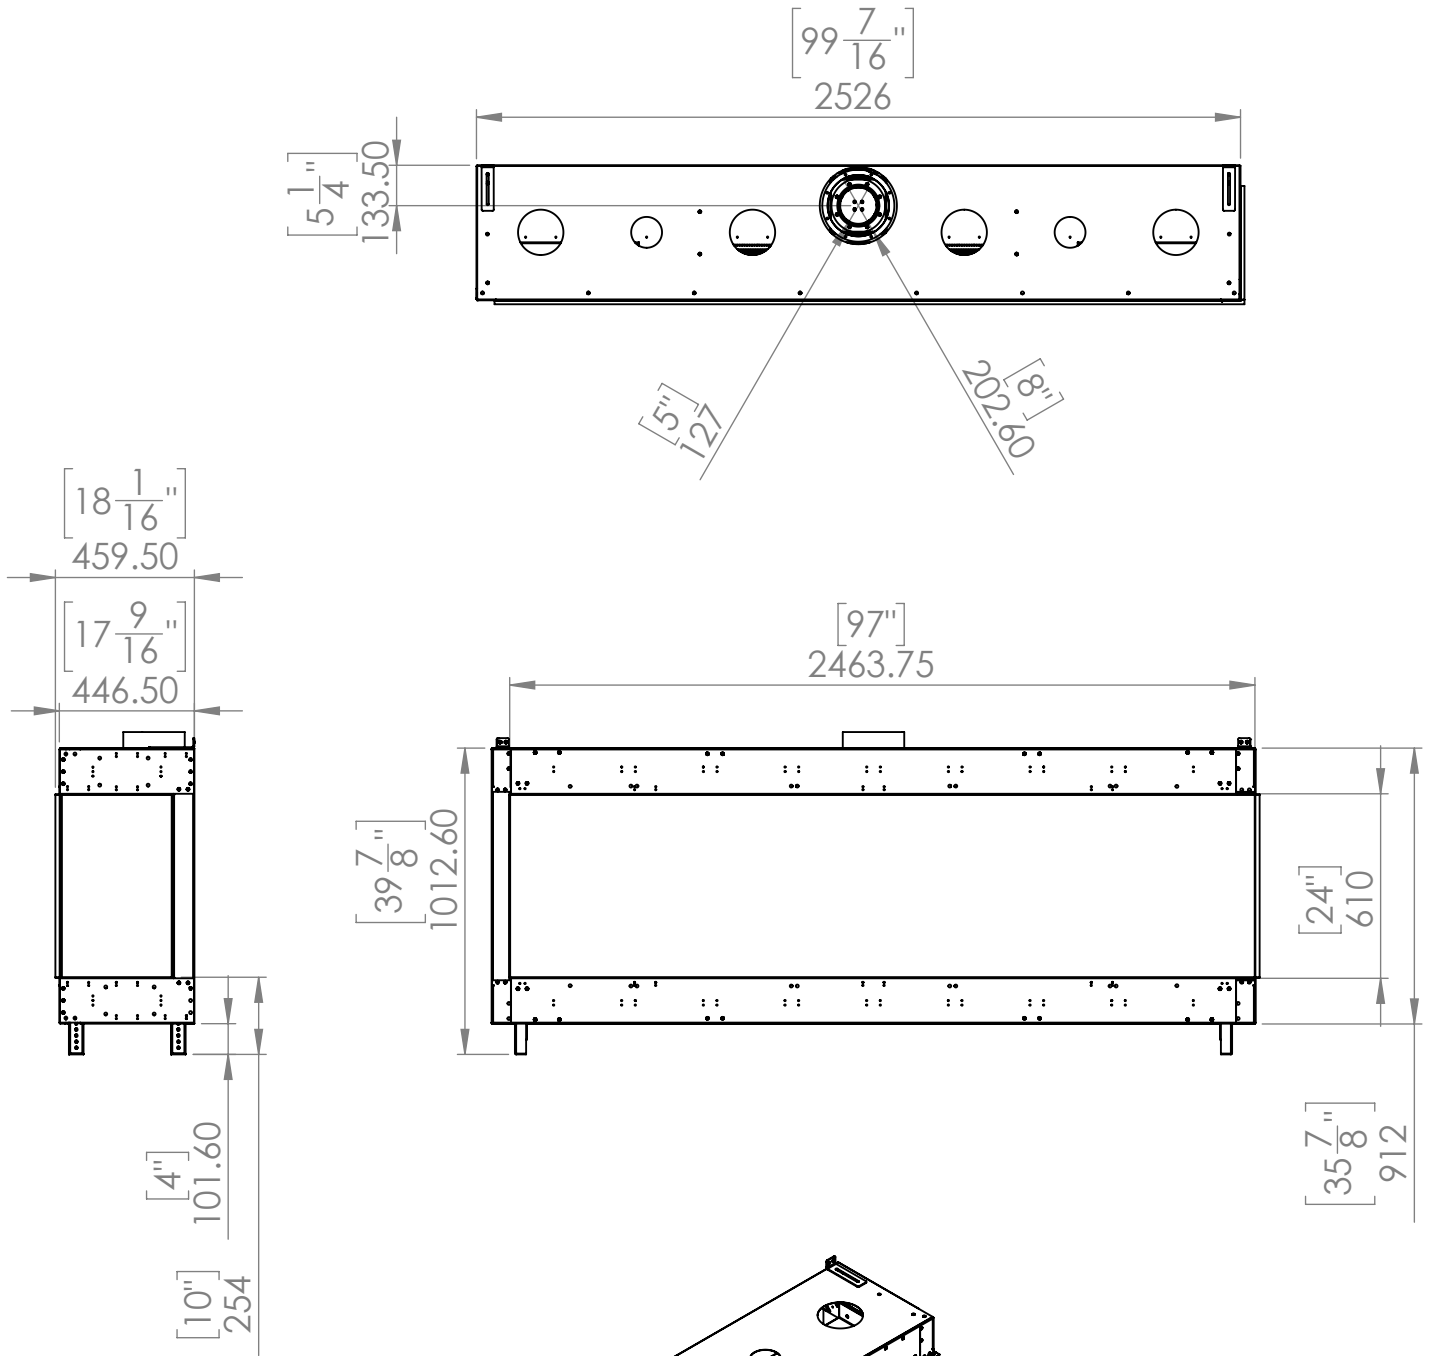

FLARE Right Corner 100H

Telescopic leg ranges (from bottom of glass): 10"-19"