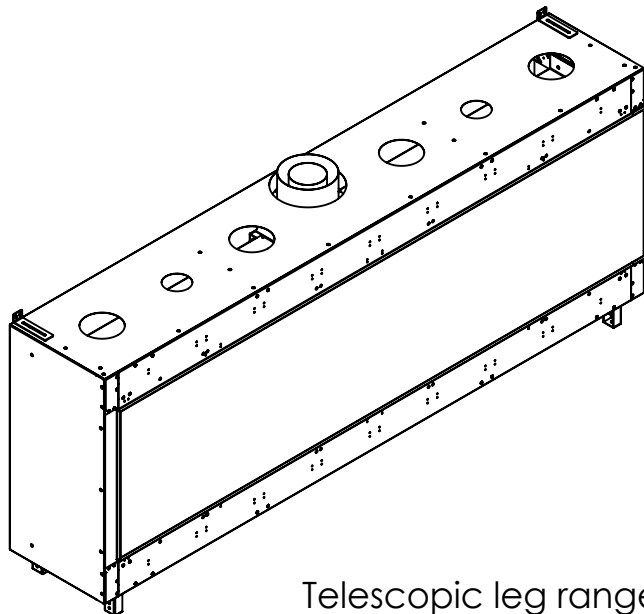

FLARE Right Corner 100H

Telescopic leg ranges (from bottom of glass): 10"-19"