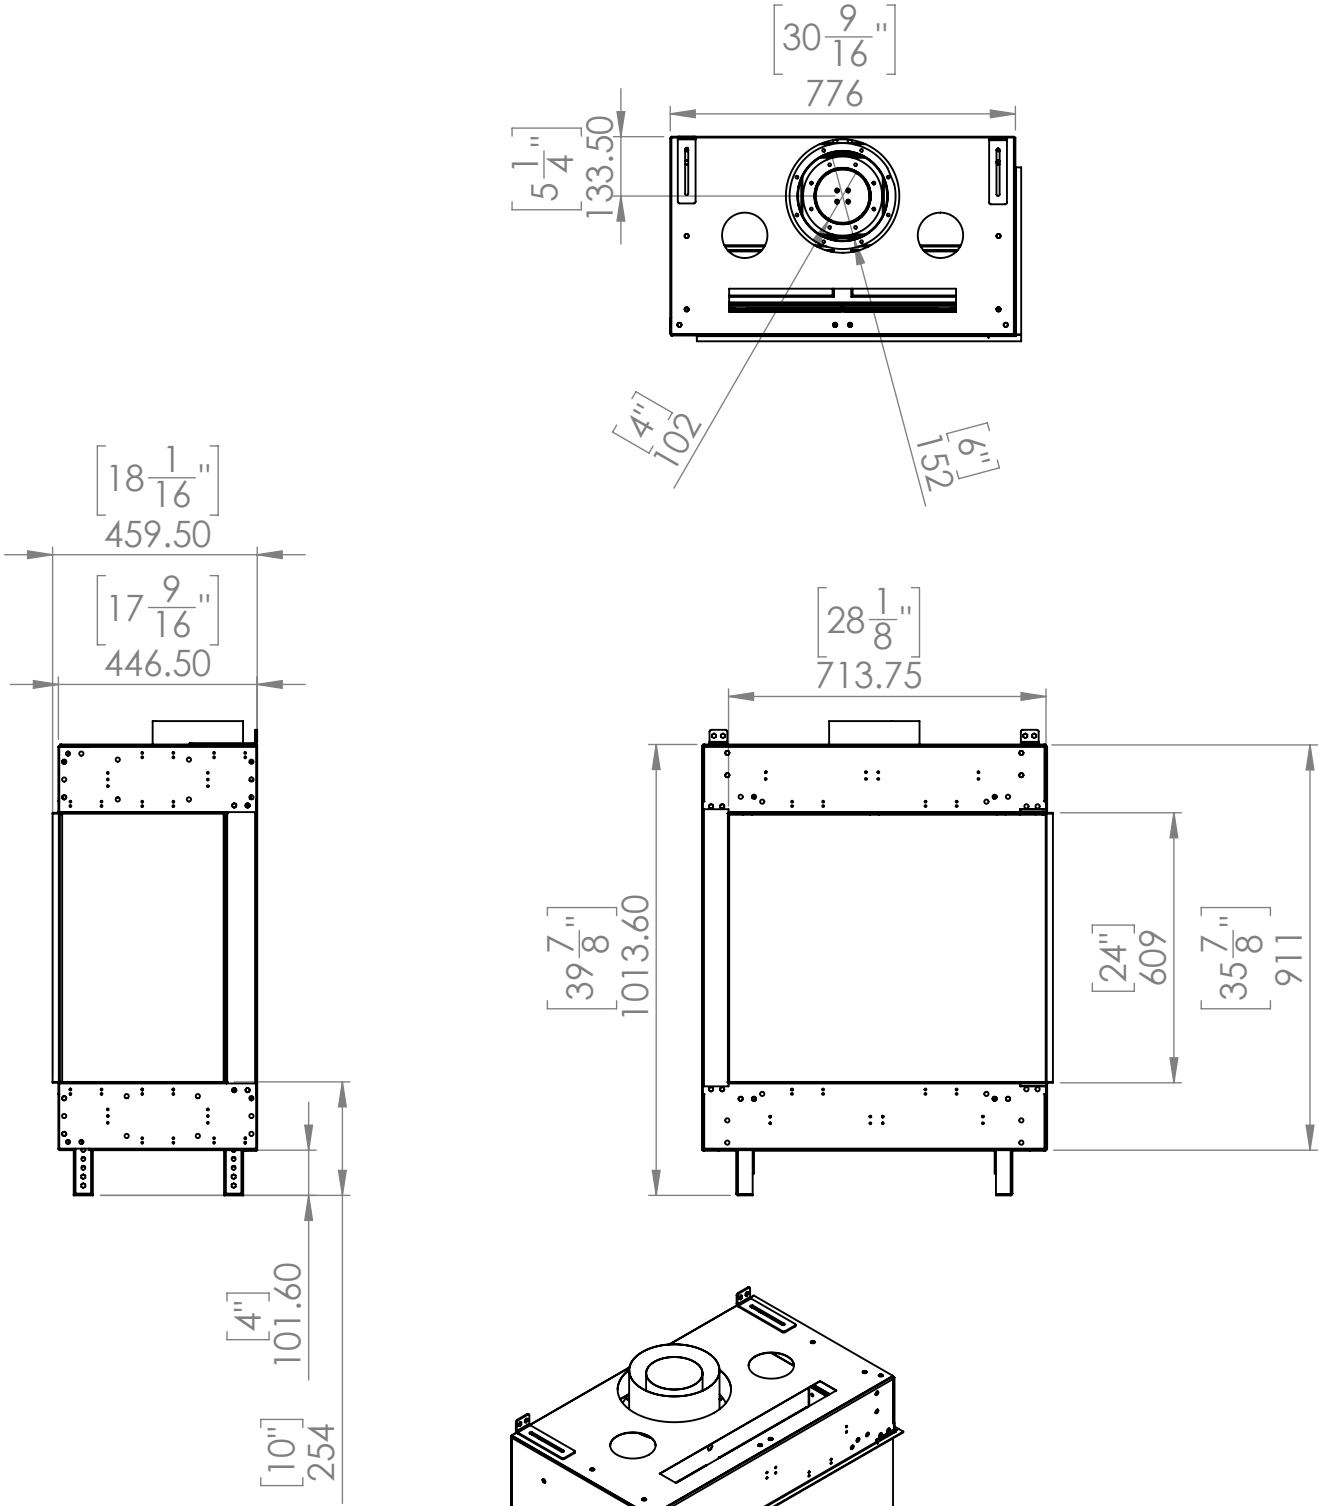

# FLARE Right Corner 30

Telescopic leg ranges (from bottom of glass): 10"-19"