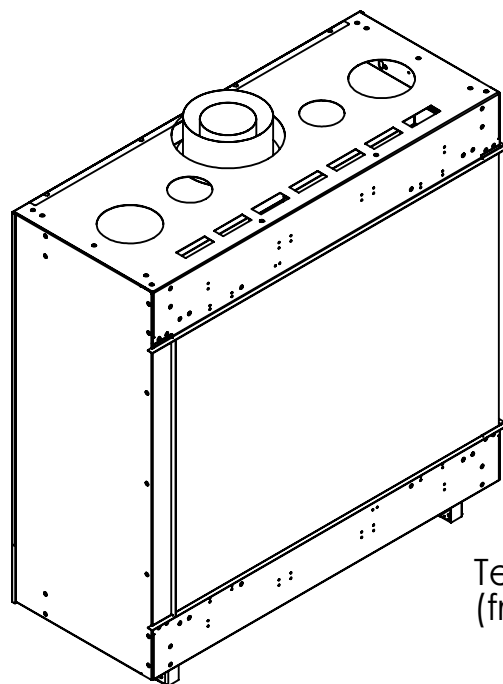

# FLARE Right Corner 45EH

Telescopic leg ranges (from bottom of glass): 10"-19"