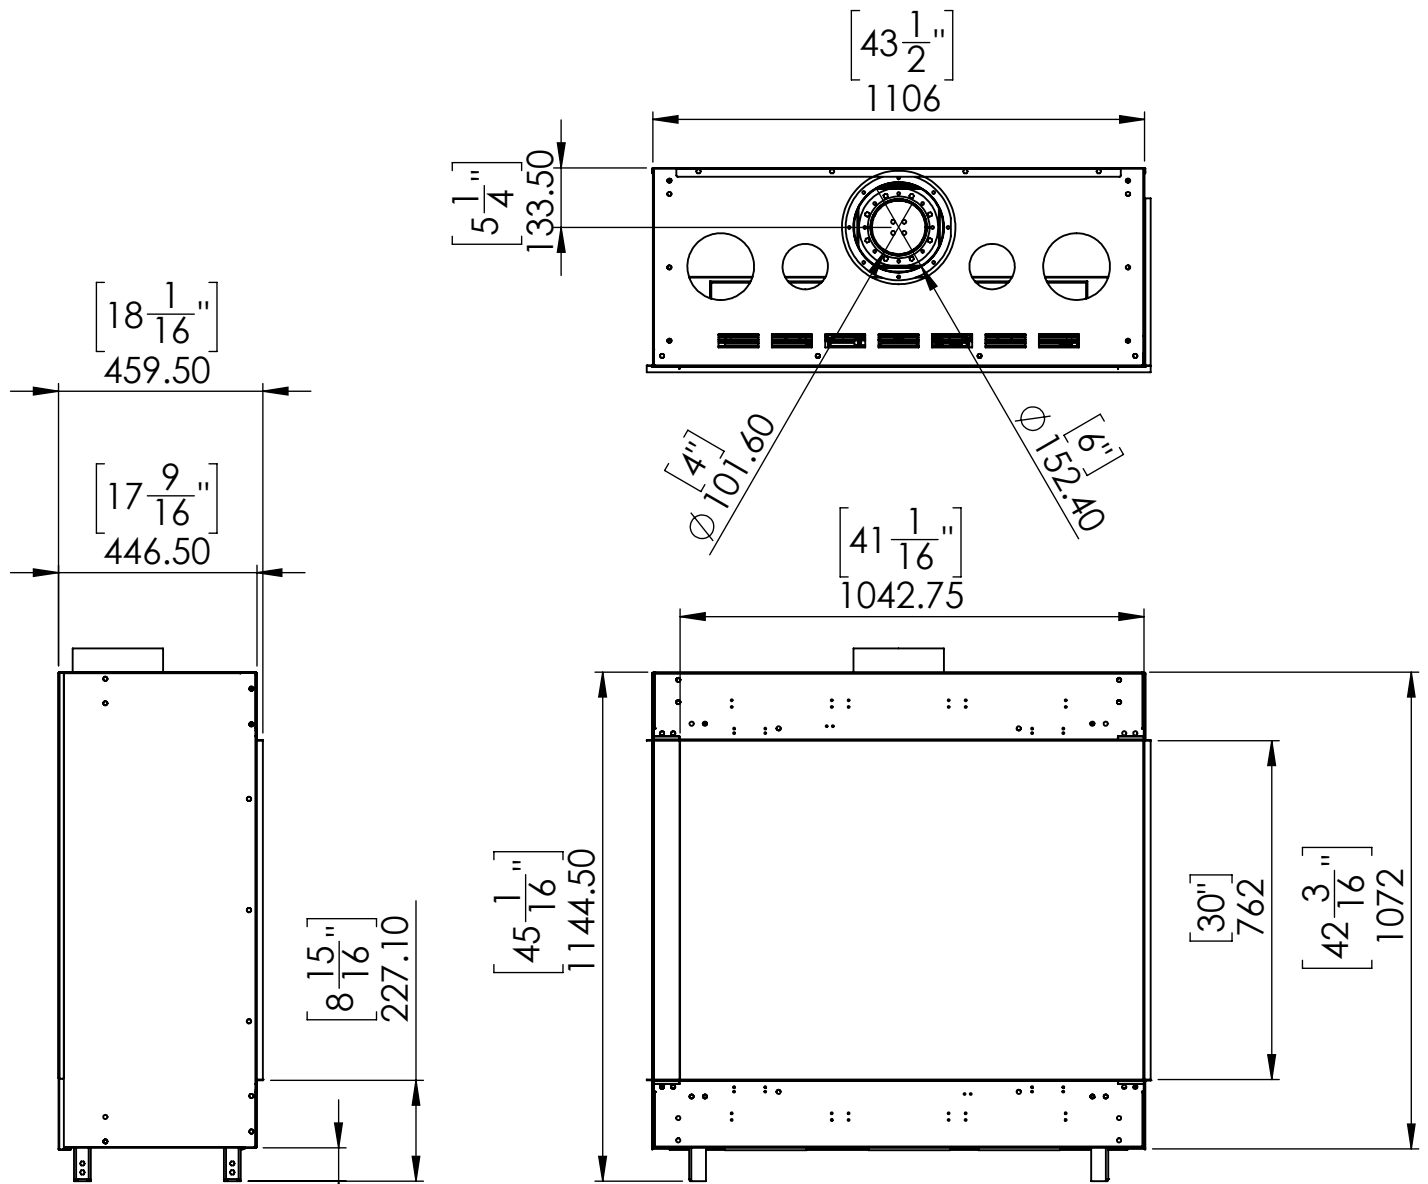

# FLARE Right Corner 45EH

Telescopic leg ranges (from bottom of glass): 10"-19"