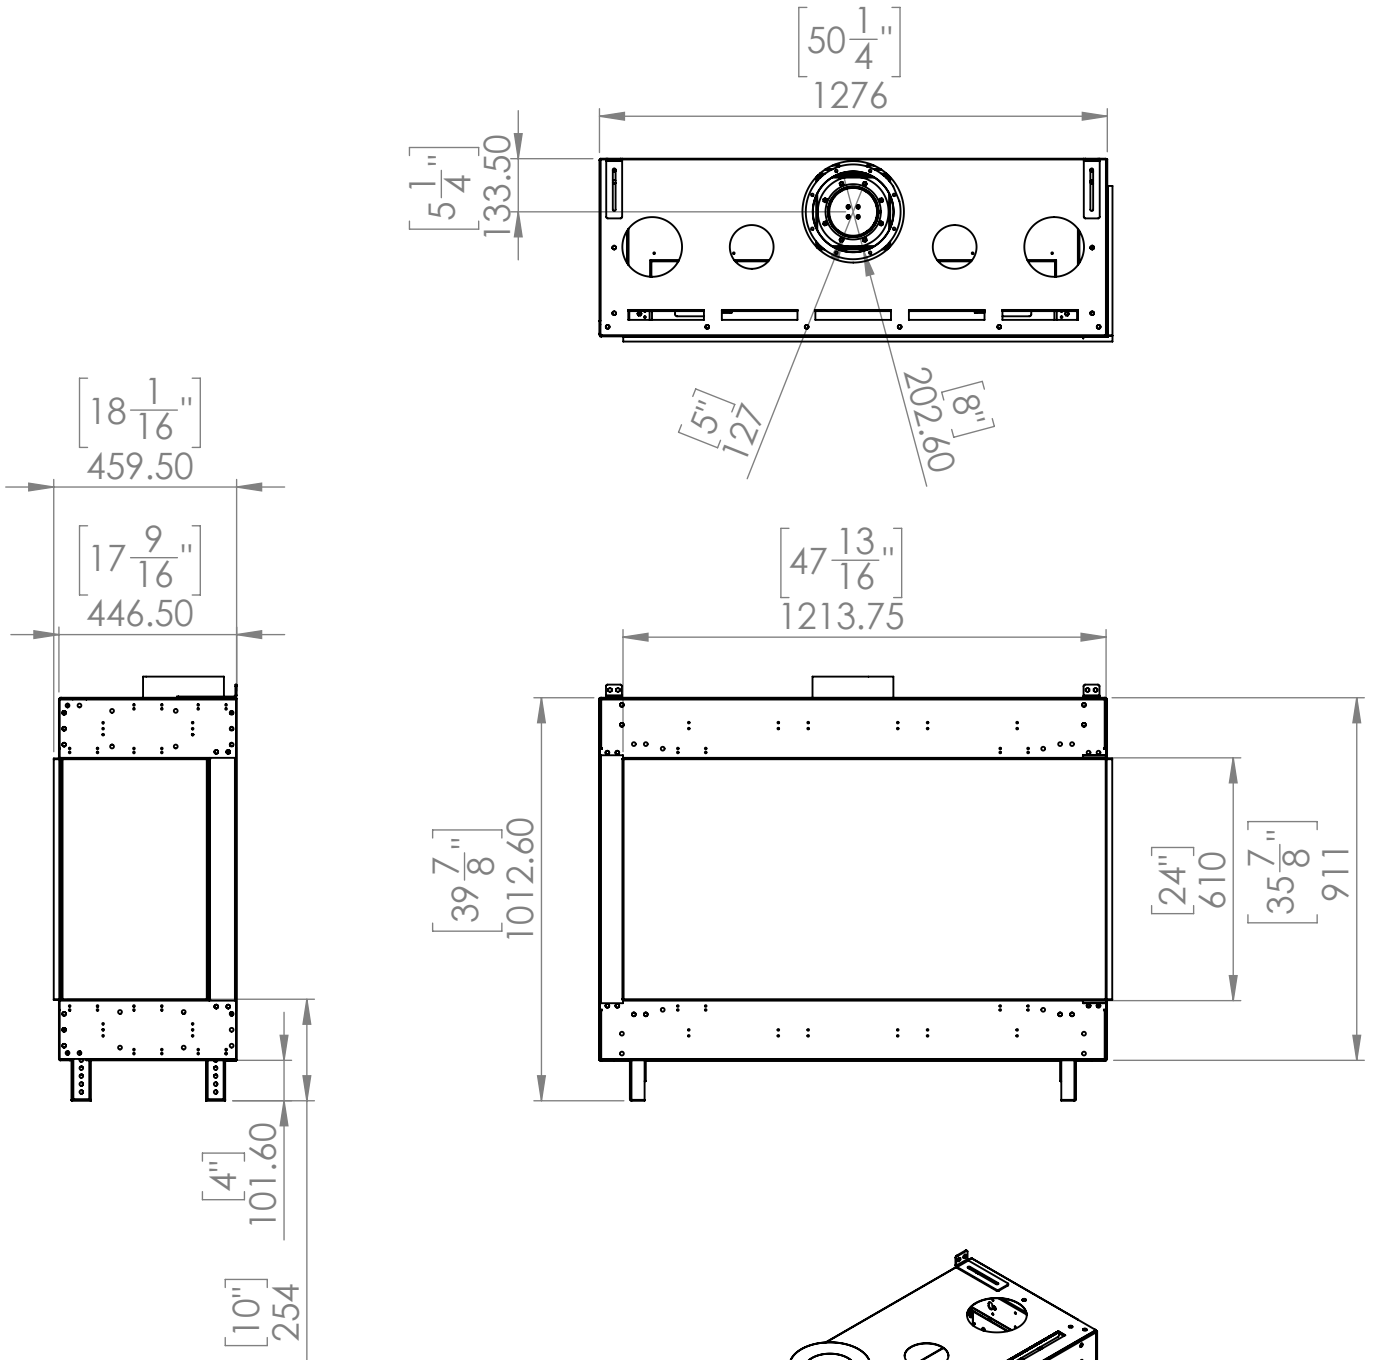

FLARE Right Corner 50H

Telescopic leg ranges (from bottom of glass): 10"-19"