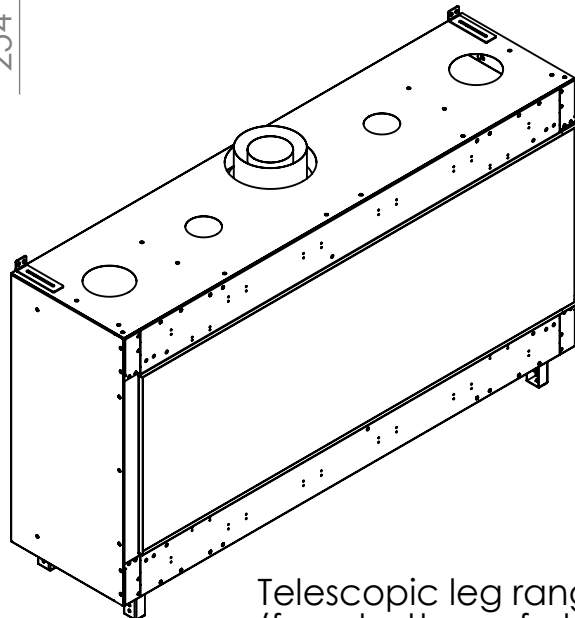

# FLARE Right Corner 70H

Telescopic leg ranges  
(from bottom of glass): 10"-19"