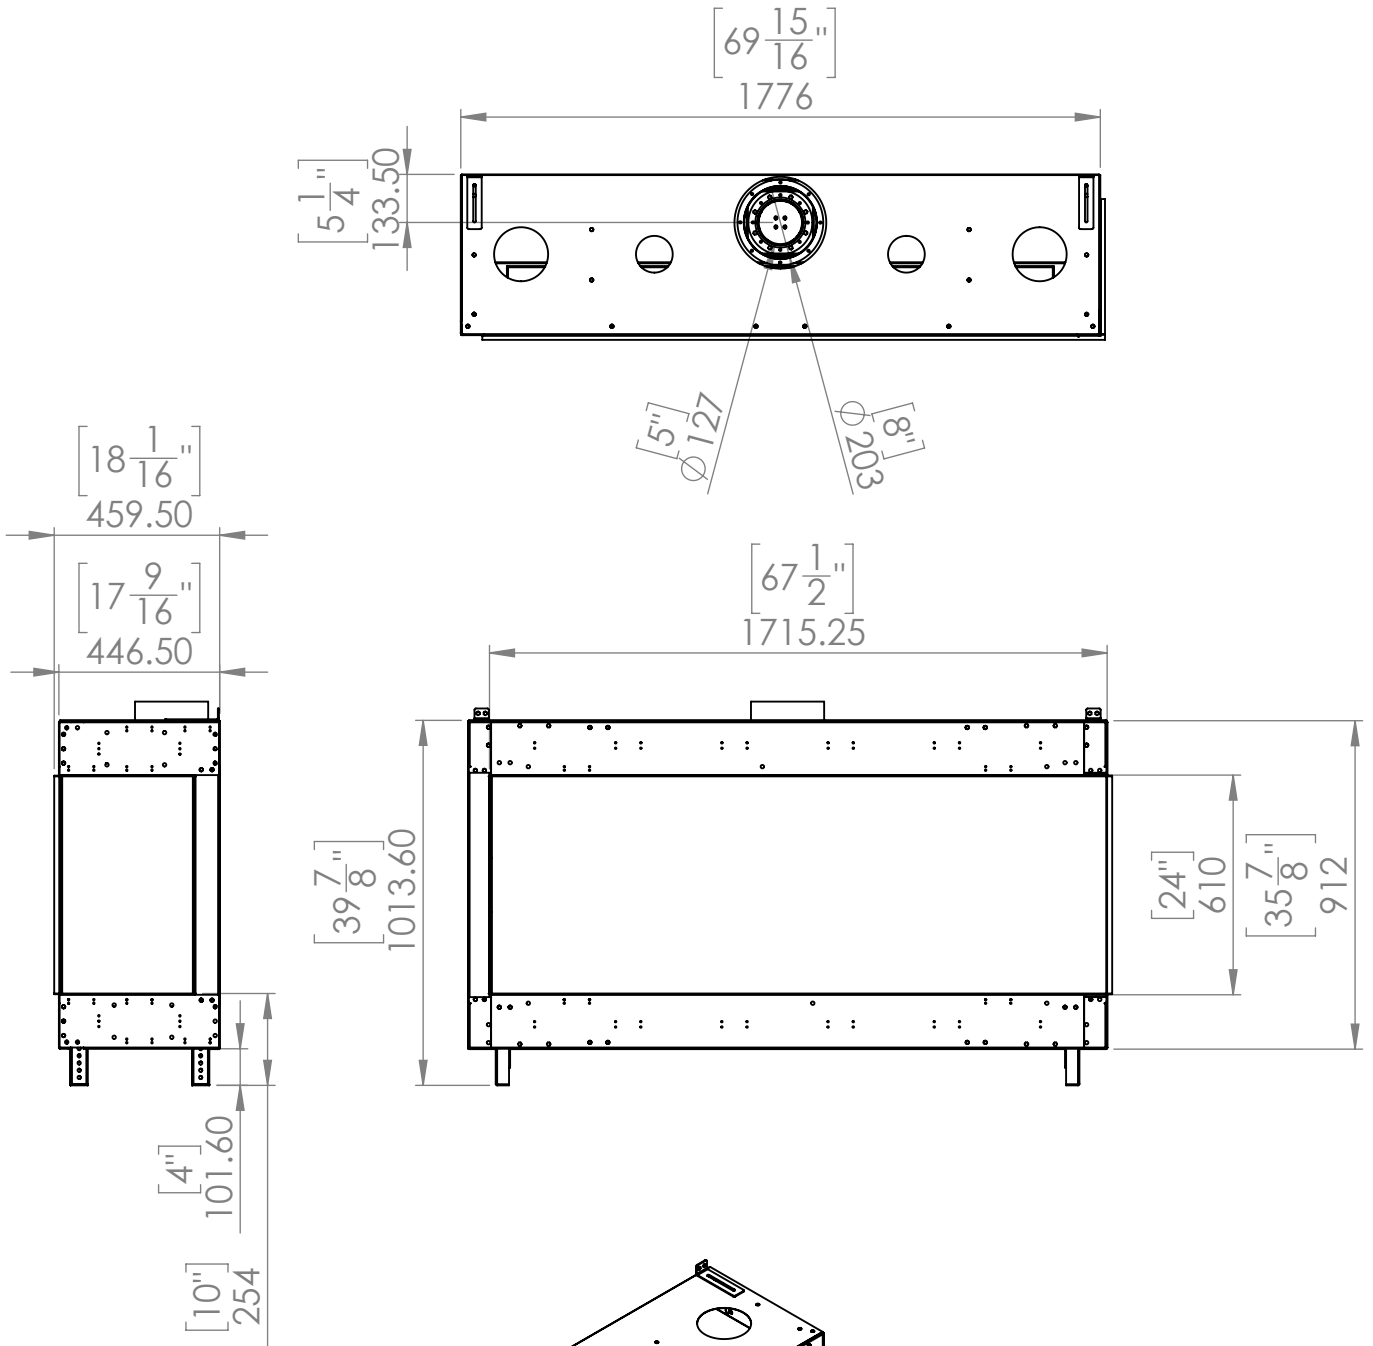

# FLARE Right Corner 70H

Telescopic leg ranges  
(from bottom of glass): 10"-19"