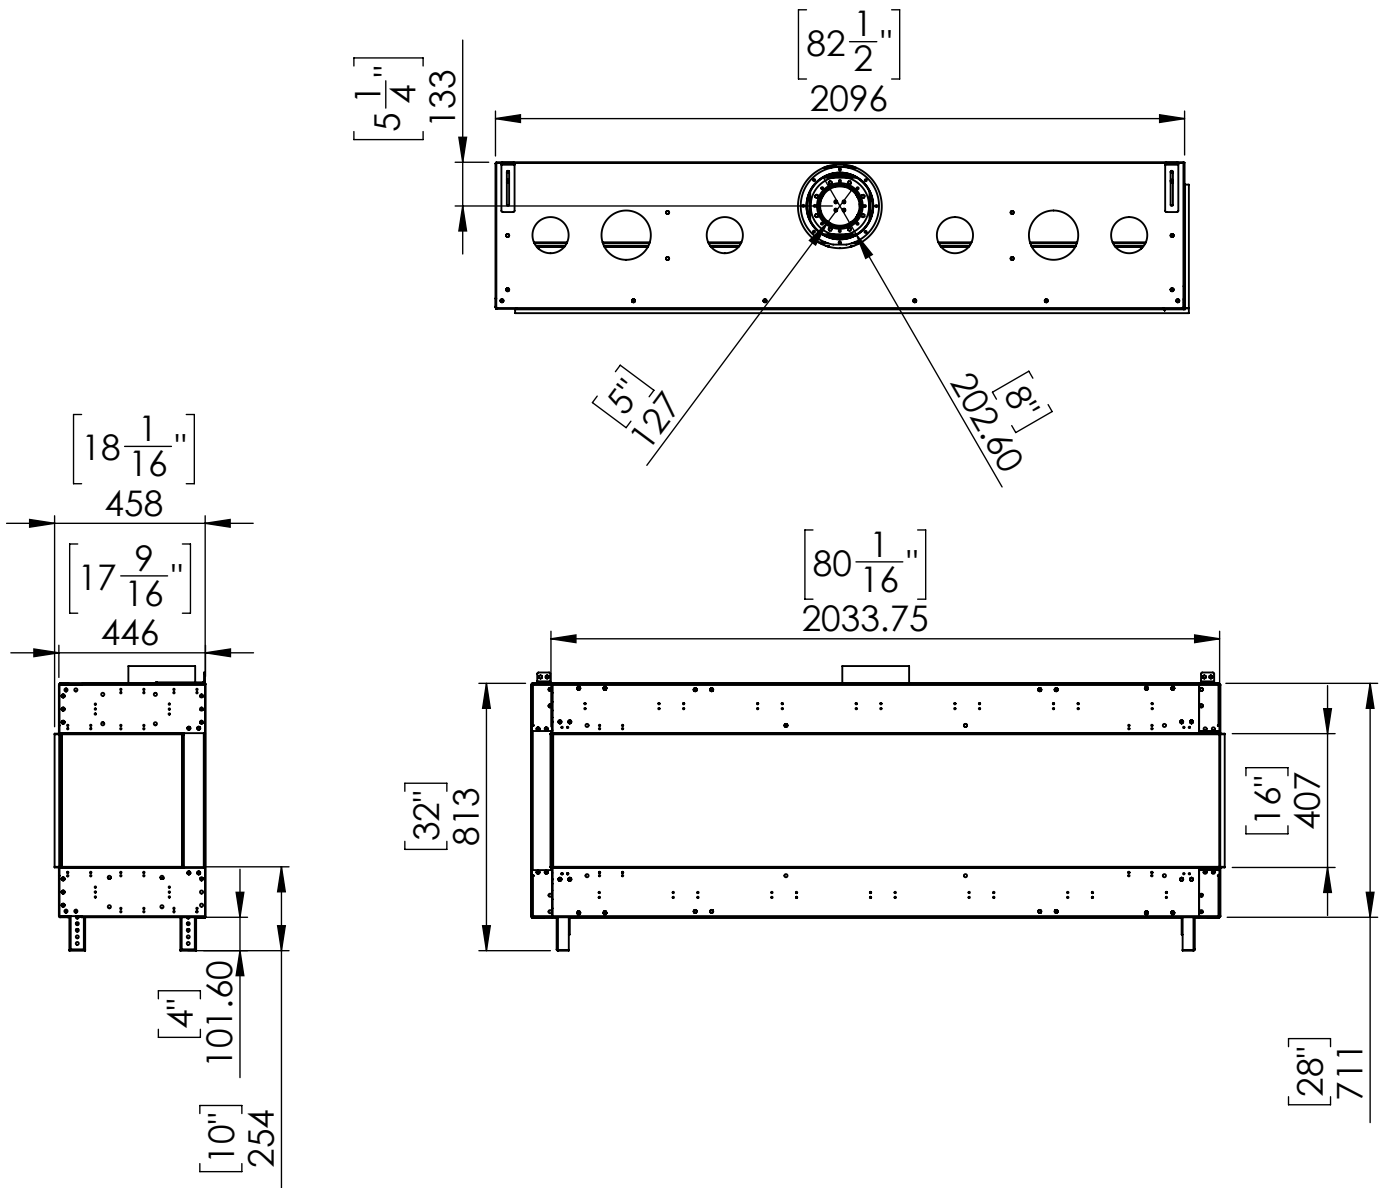

FLARE Right Corner 80

Telescopic leg ranges (from bottom of glass): 10"-19"