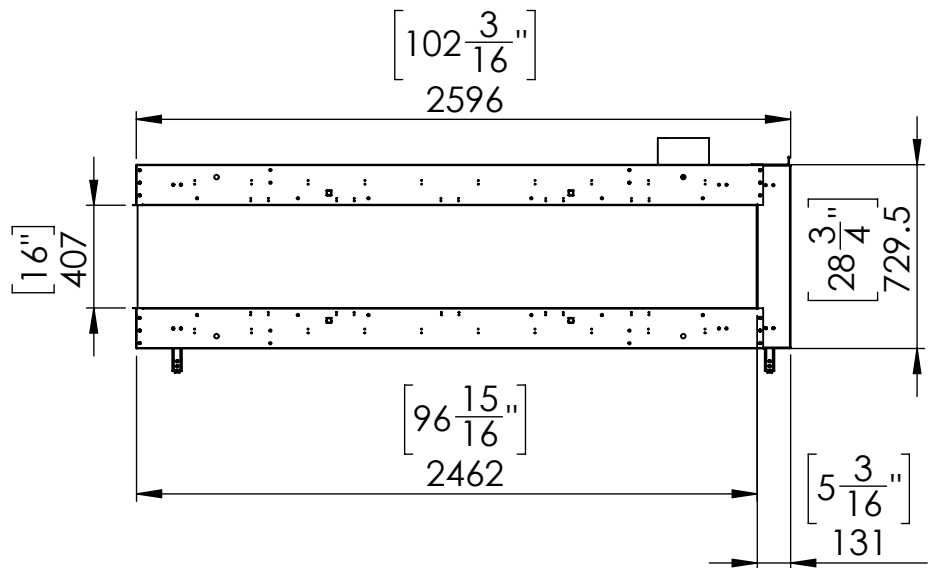

# Flare Room Definer 100

Telescopic leg ranges (from bottom of the glass): 10"-19"