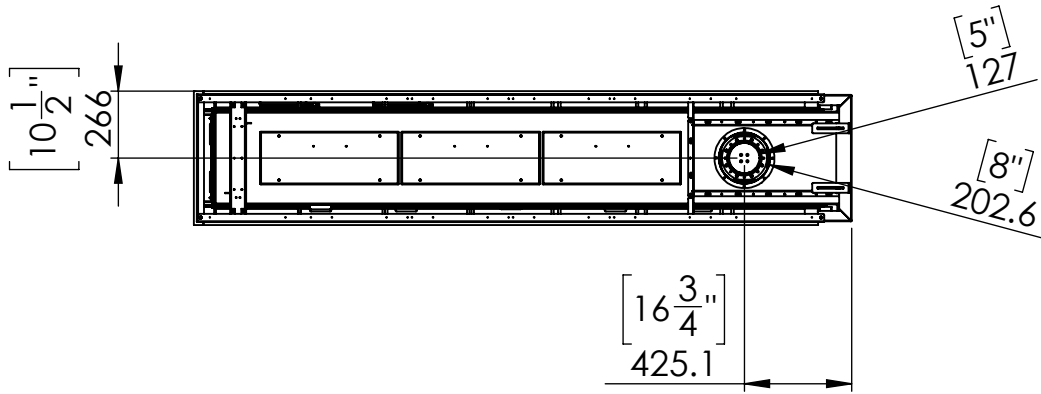

# Flare Room Definer 100

Telescopic leg ranges (from bottom of the glass): 10"-19"