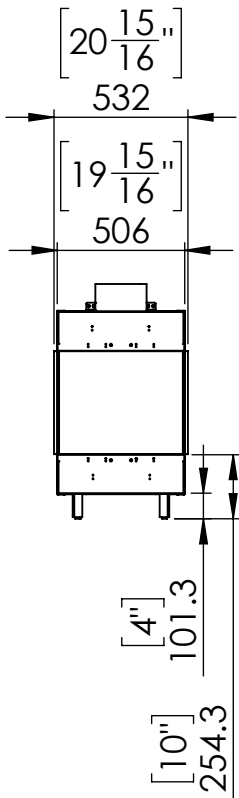

# Flare Room Definer 100

Telescopic leg ranges (from bottom of the glass): 10"-19"