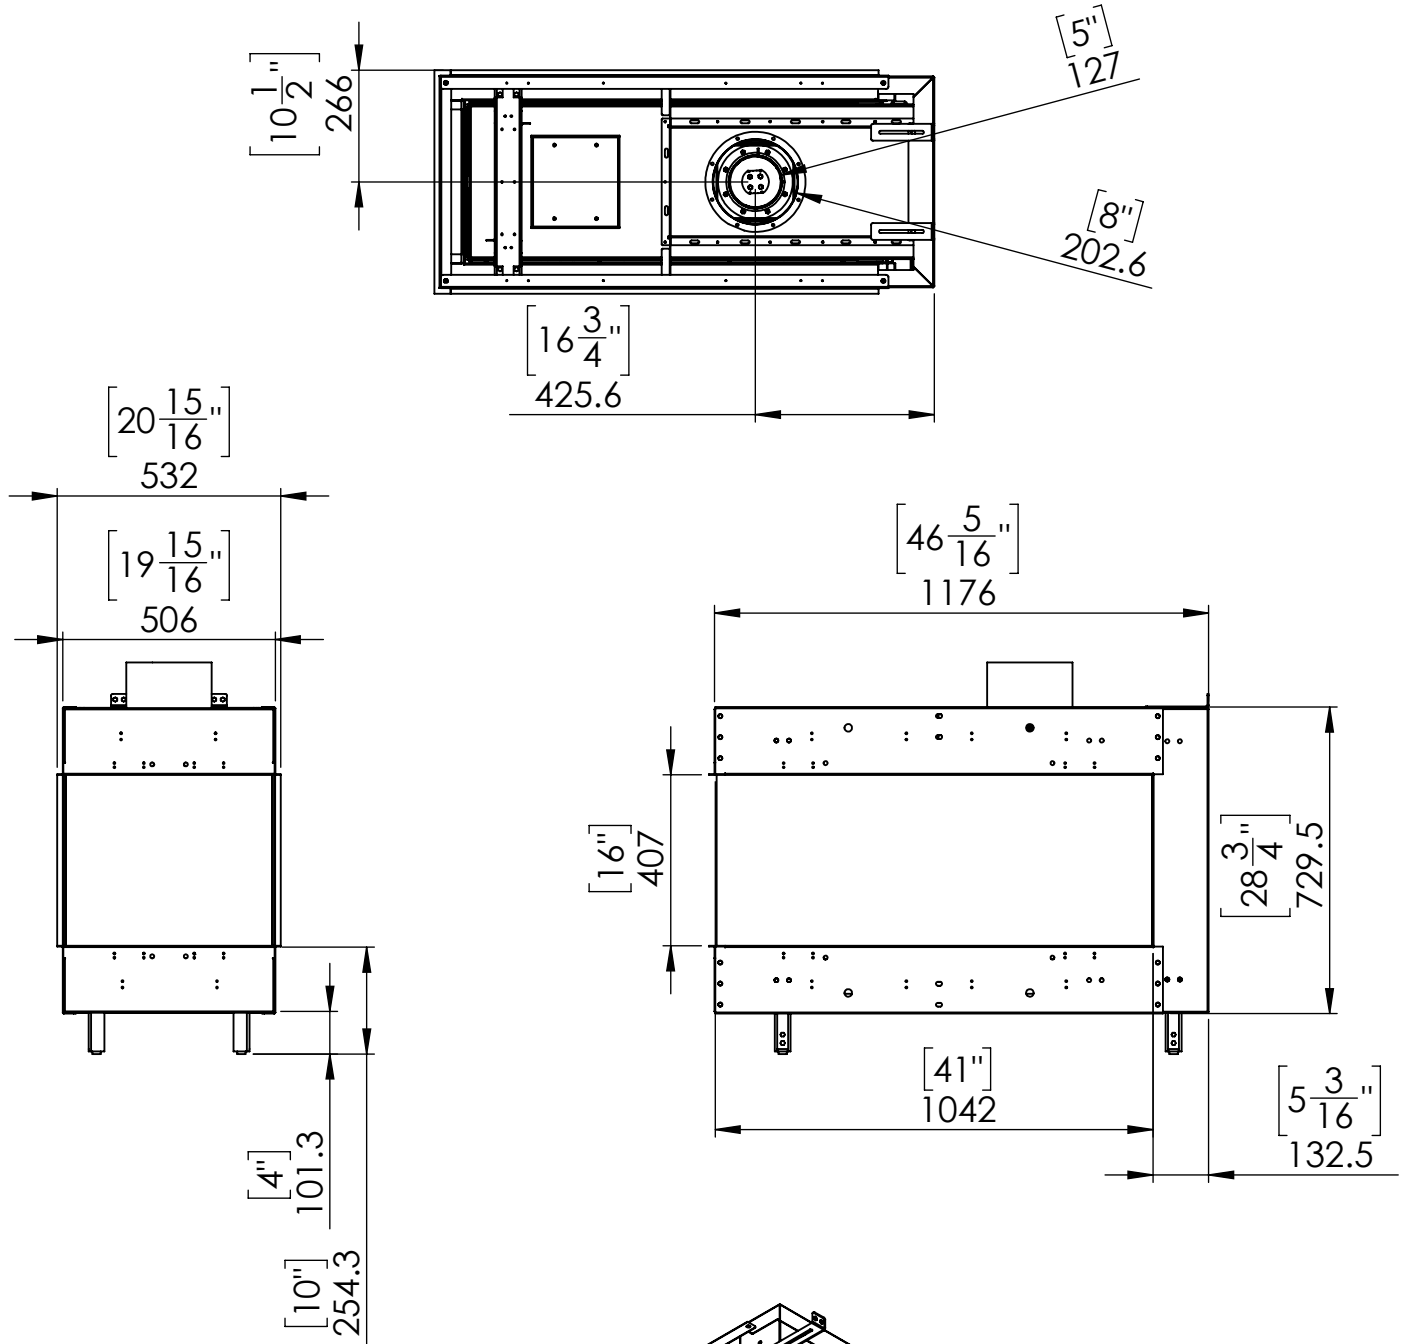

Flare Room Definer 45

Telescopic leg ranges
(from bottom of the glass): 10"-19"