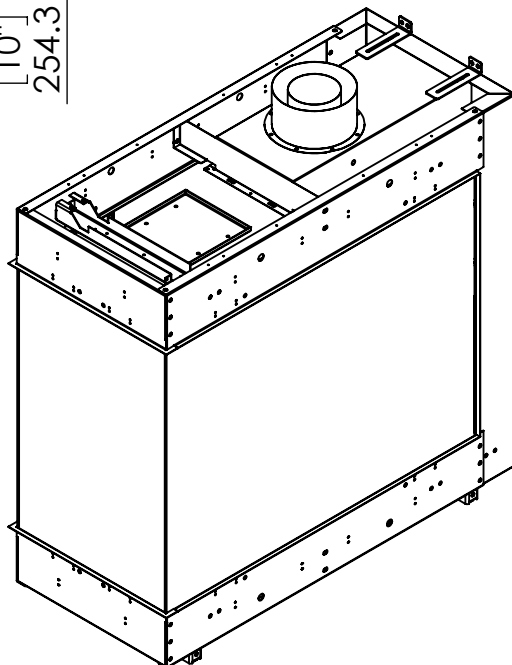

Flare Room Definer 45EH

Telescopic leg ranges (from bottom of the glass): 10"-19"