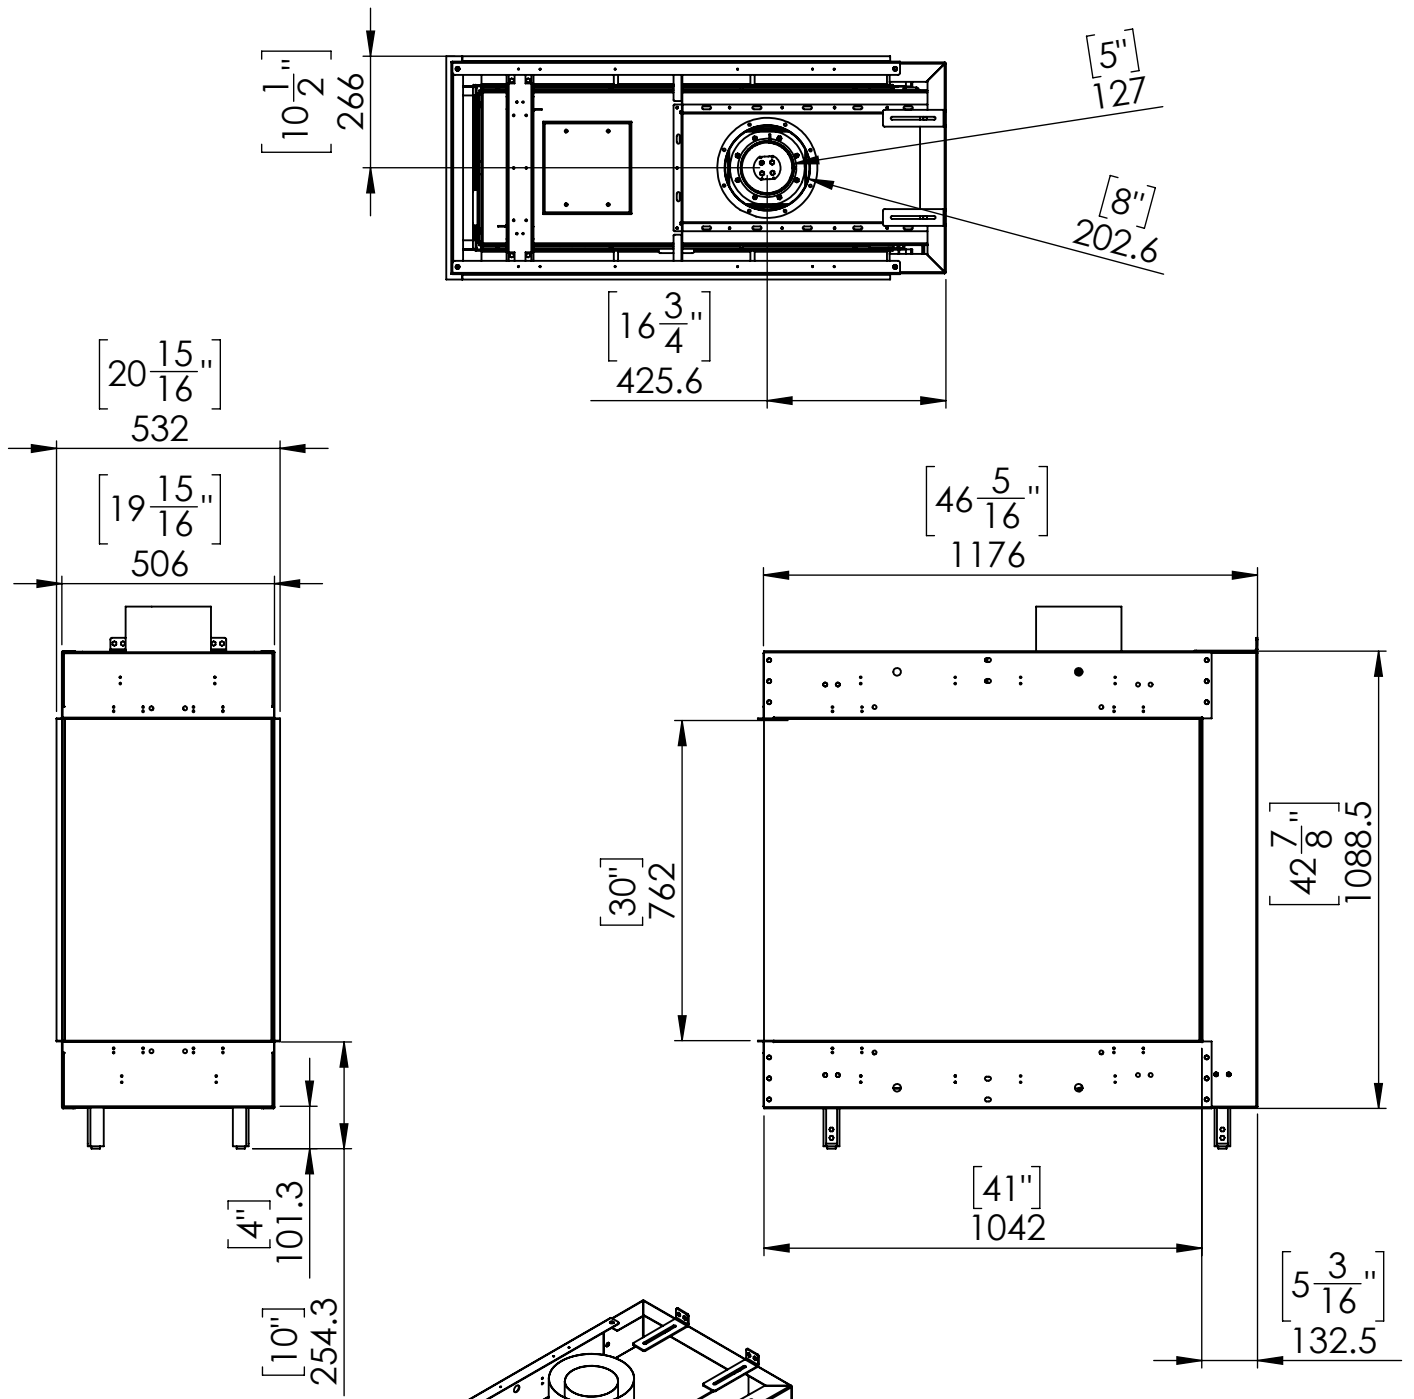

Flare Room Definer 45EH

Telescopic leg ranges (from bottom of the glass): 10"-19"