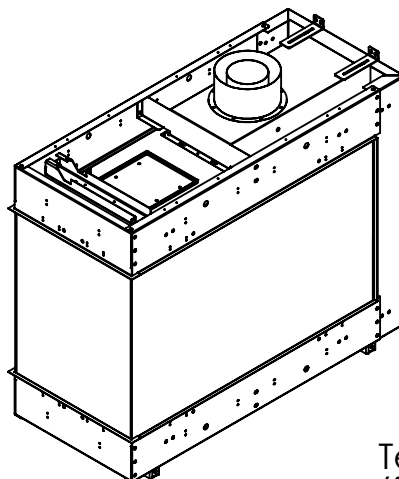

Flare Room Definer 45H

Telescopic leg ranges (from bottom of the glass): 10"-19"