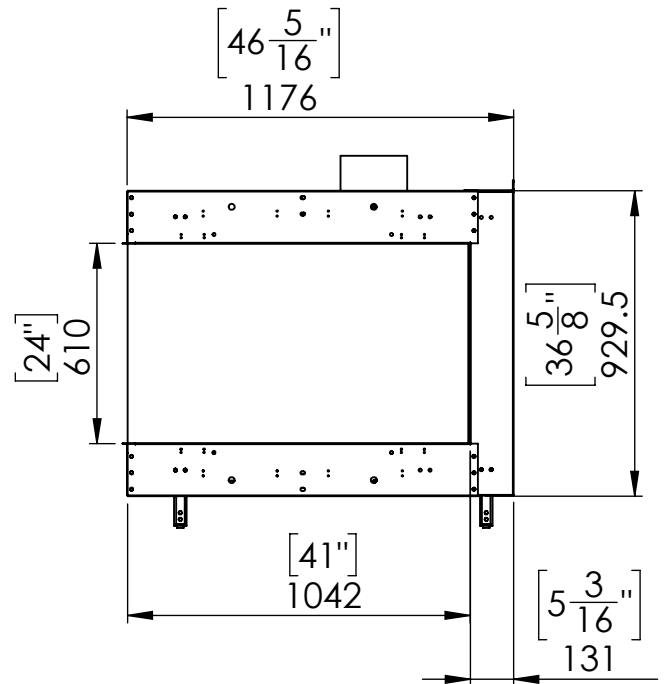

Flare Room Definer 45H

Telescopic leg ranges (from bottom of the glass): 10"-19"