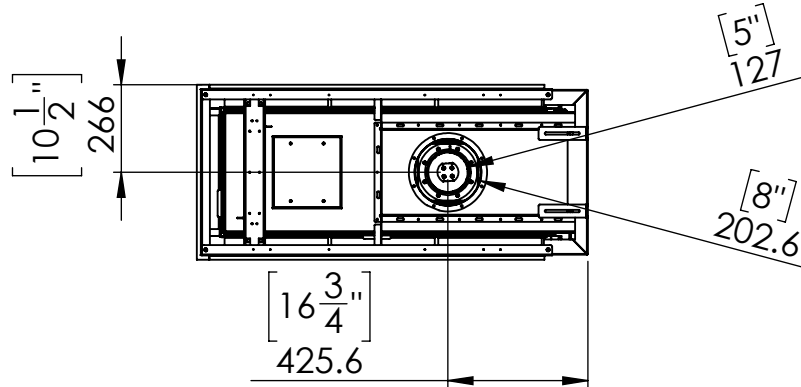

Flare Room Definer 45H

Telescopic leg ranges (from bottom of the glass): 10"-19"