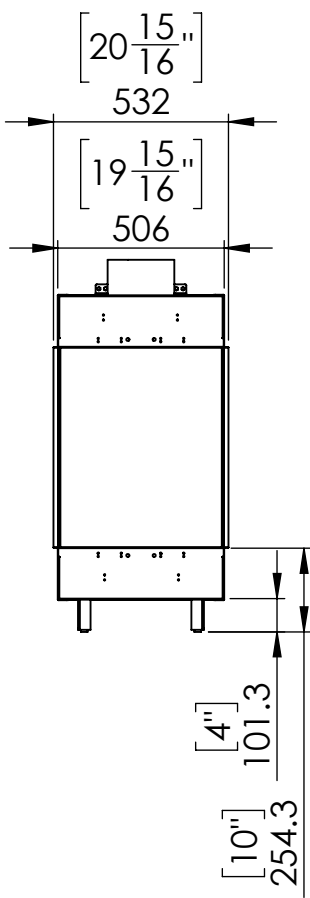

Flare Room Definer 45H

Telescopic leg ranges (from bottom of the glass): 10"-19"