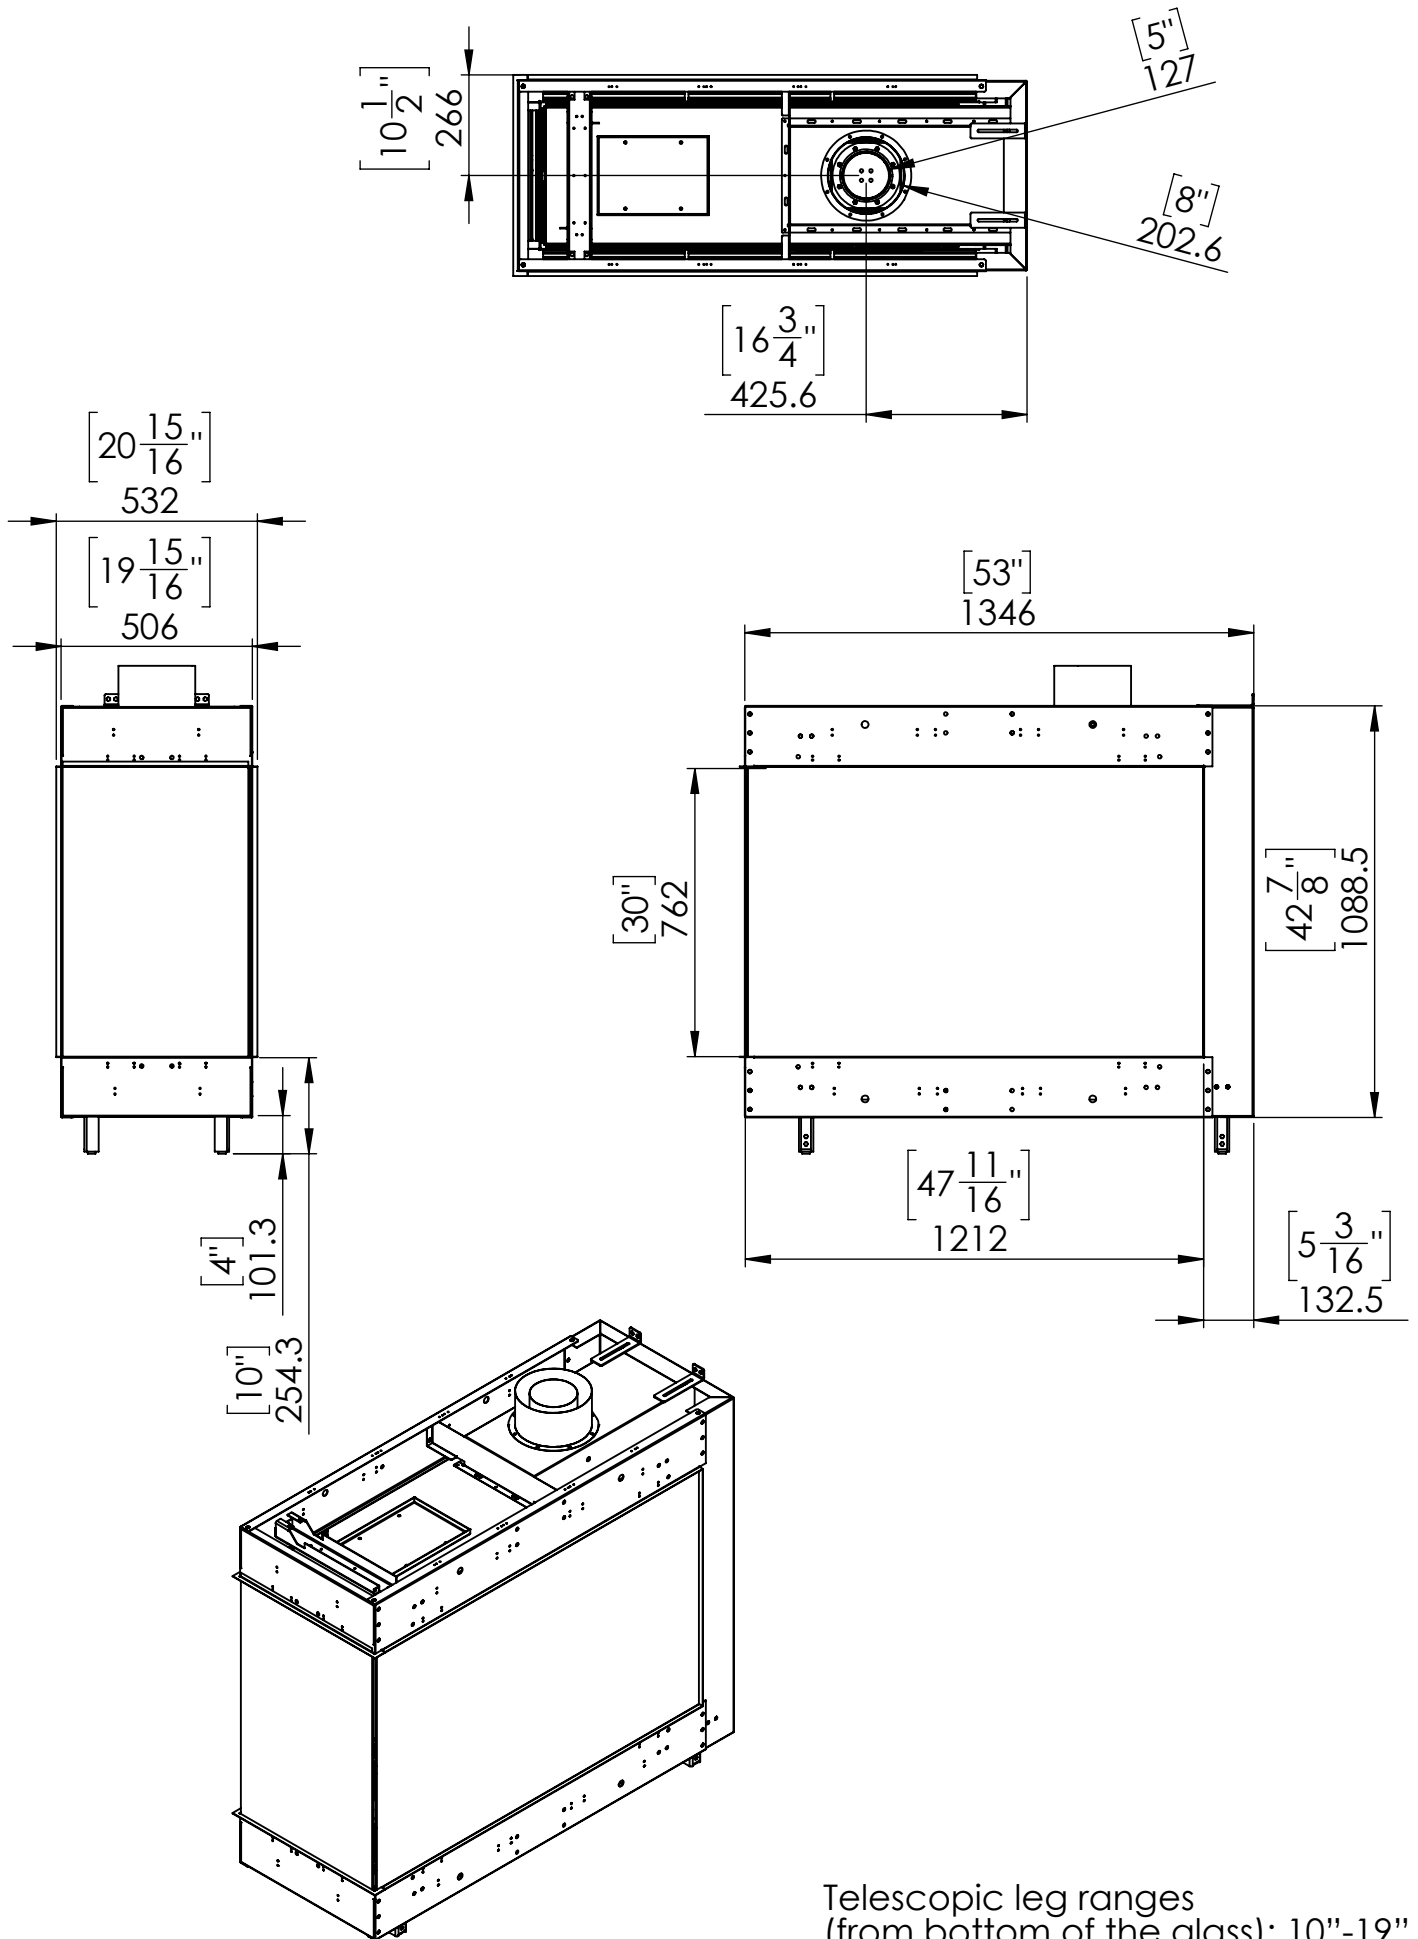

Flare Room Definer 50EH

Telescopic leg ranges (from bottom of the glass): 10"-19"