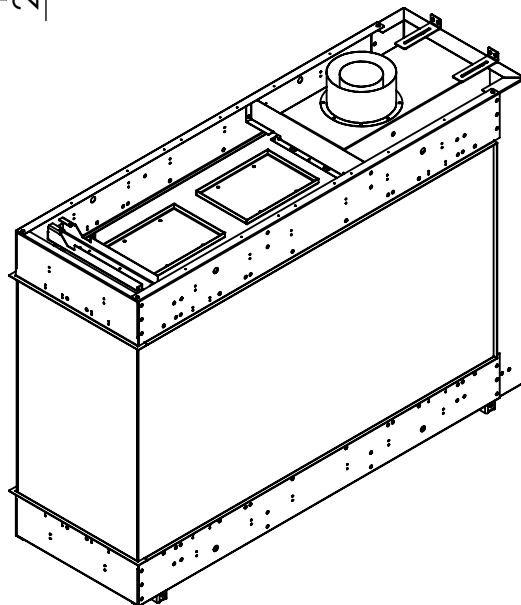

Flare Room Definer 60EH

Telescopic leg ranges (from bottom of the glass): 10"-19"