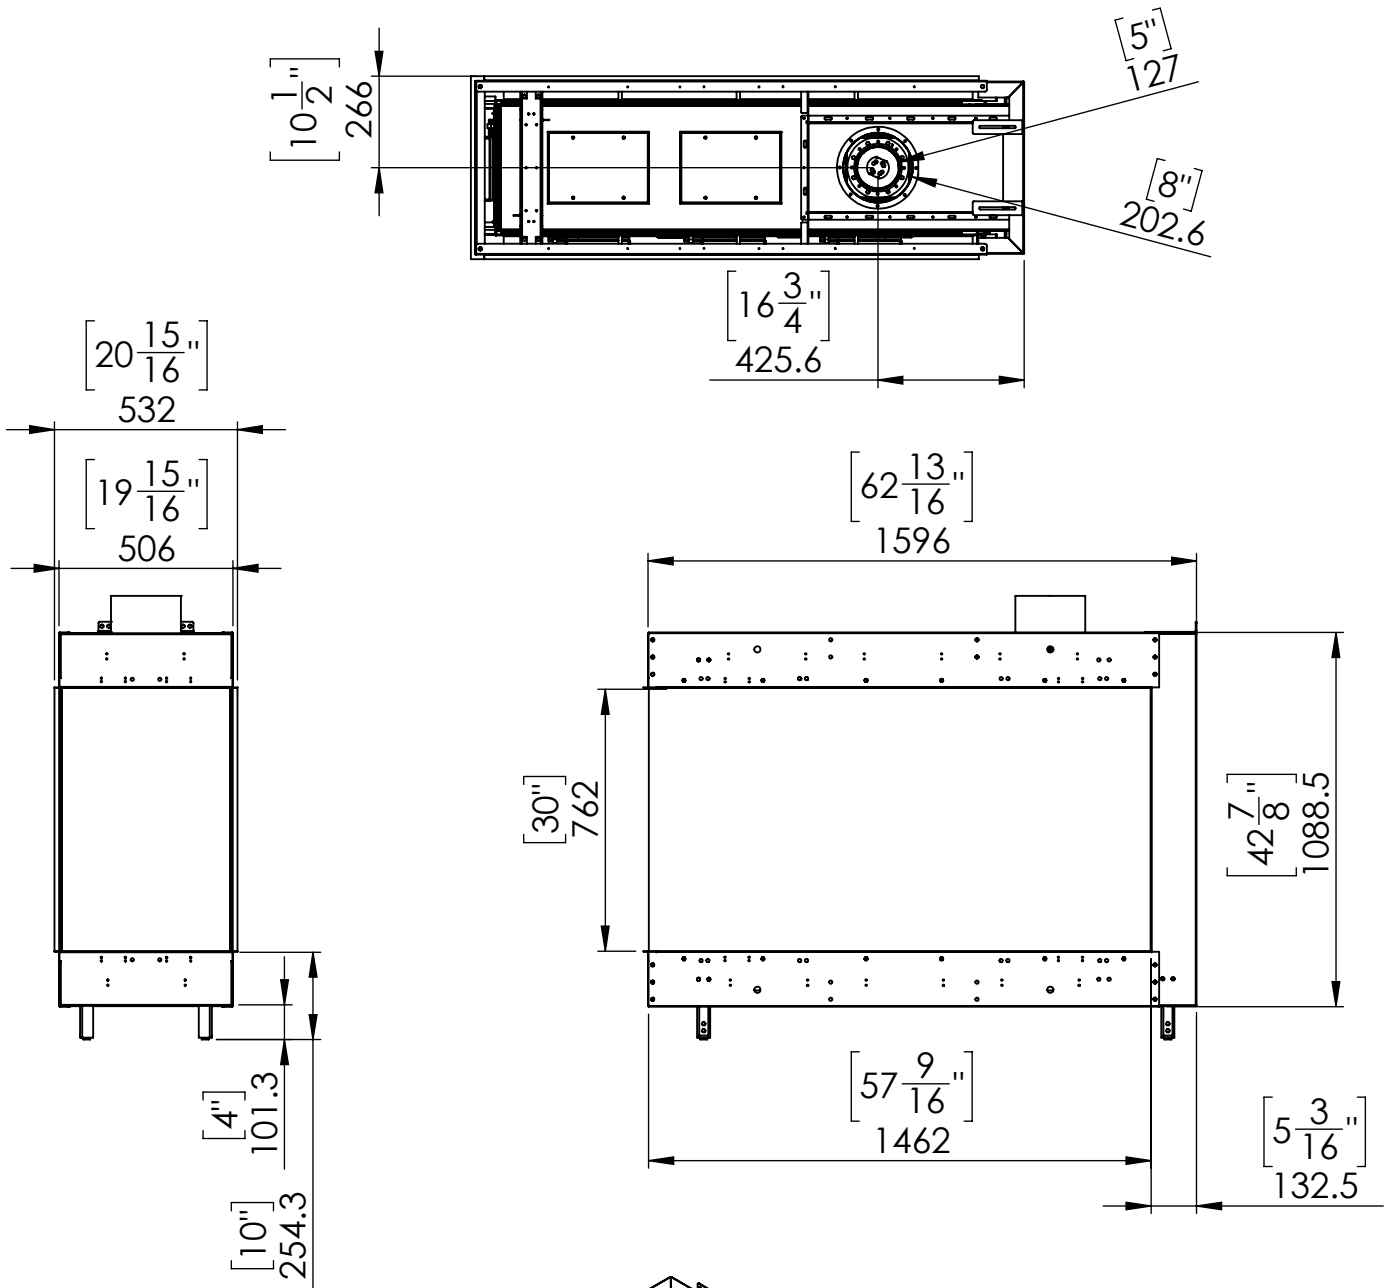

Flare Room Definer 60EH

Telescopic leg ranges (from bottom of the glass): 10"-19"