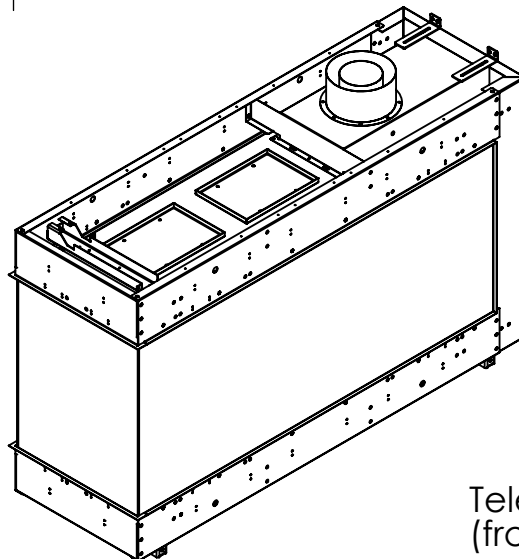

Flare Room Definer 60H

Telescopic leg ranges
(from bottom of the glass): 10"-19"