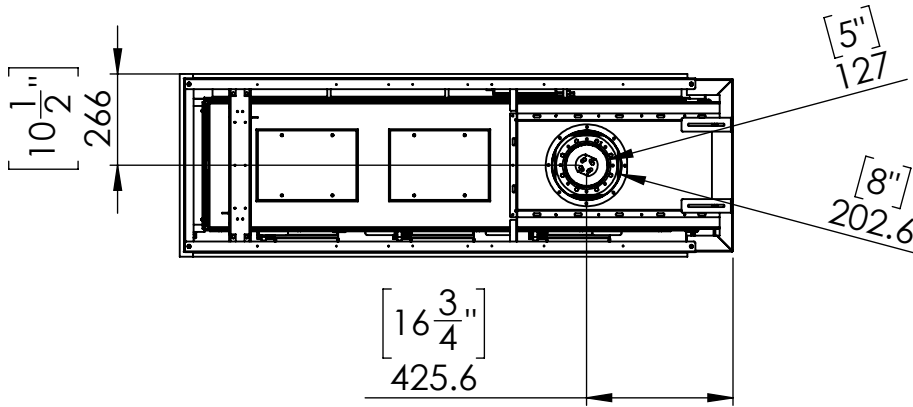

Flare Room Definer 60H

Telescopic leg ranges
(from bottom of the glass): 10"-19"