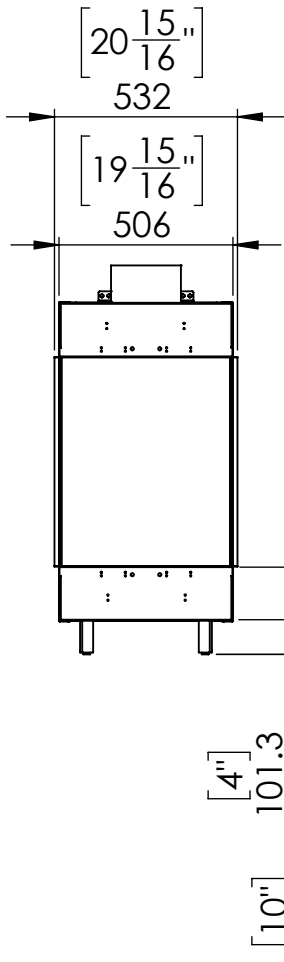

Flare Room Definer 60H

Telescopic leg ranges
(from bottom of the glass): 10"-19"