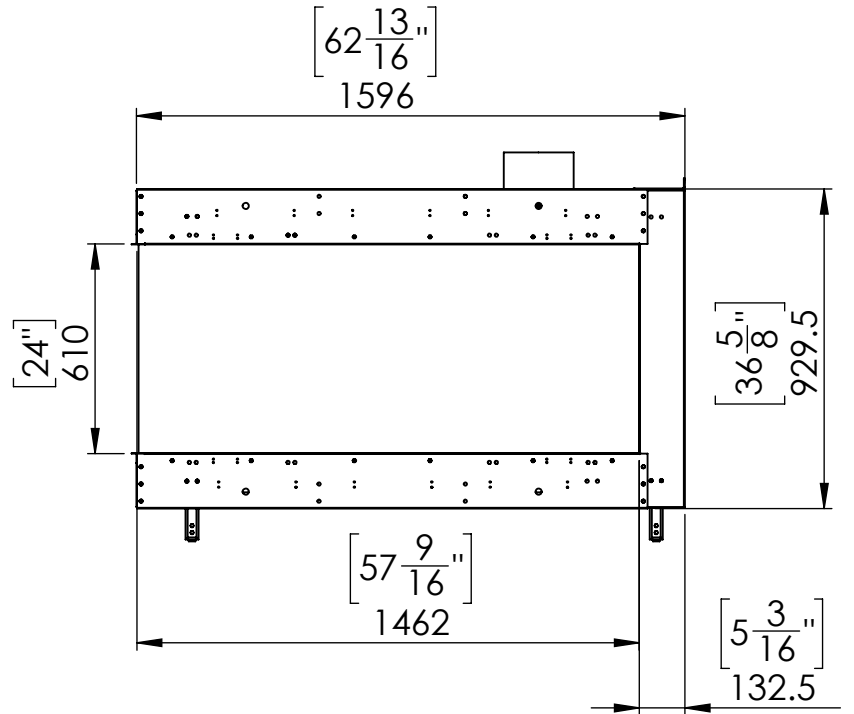

Flare Room Definer 60H

Telescopic leg ranges
(from bottom of the glass): 10"-19"