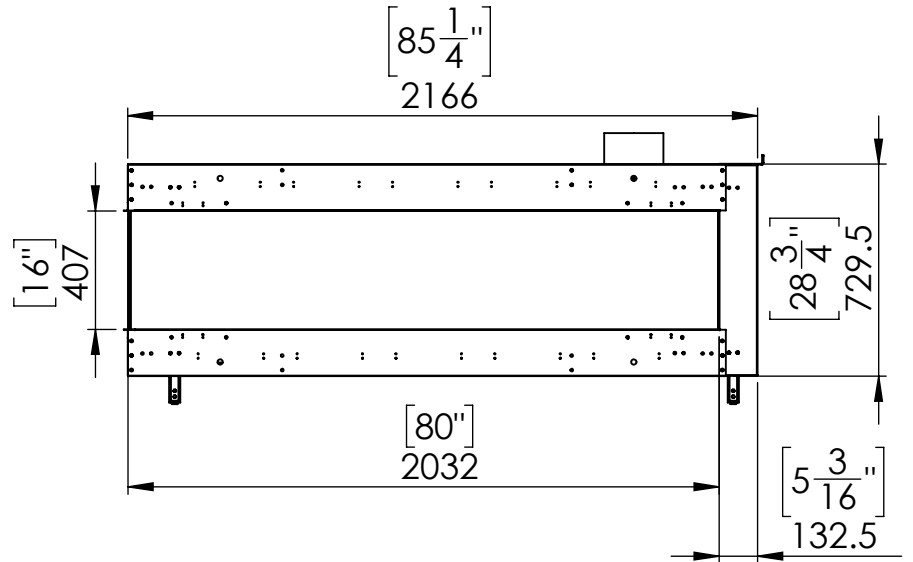

# Flare Room Definer 80

Telescopic leg ranges  
(from bottom of the glass): 10"-19"