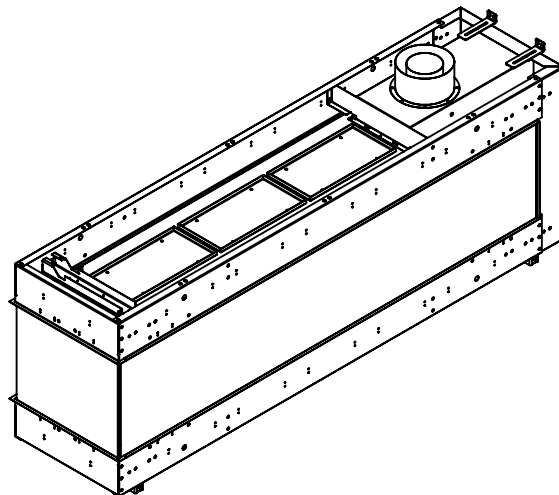

# Flare Room Definer 80

Telescopic leg ranges  
(from bottom of the glass): 10"-19"