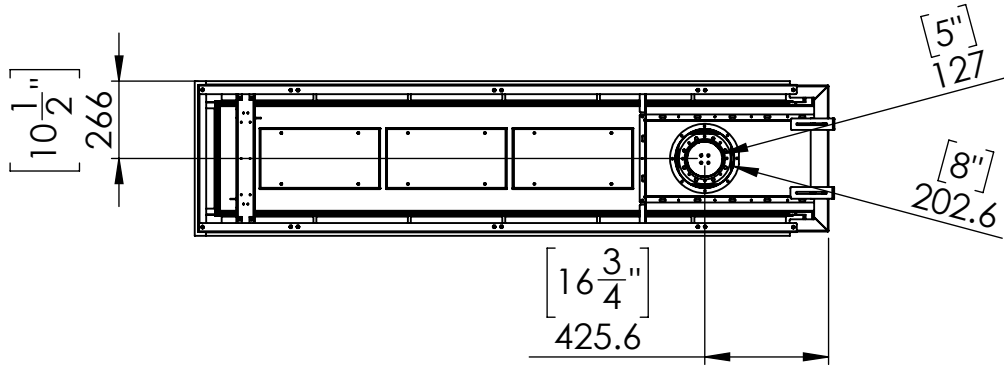

# Flare Room Definer 80

Telescopic leg ranges  
(from bottom of the glass): 10"-19"