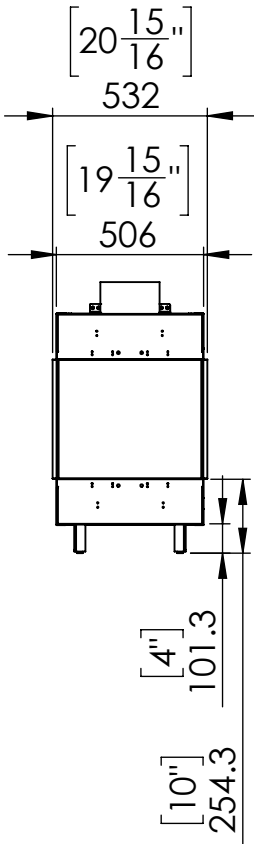

# Flare Room Definer 80

Telescopic leg ranges  
(from bottom of the glass): 10"-19"