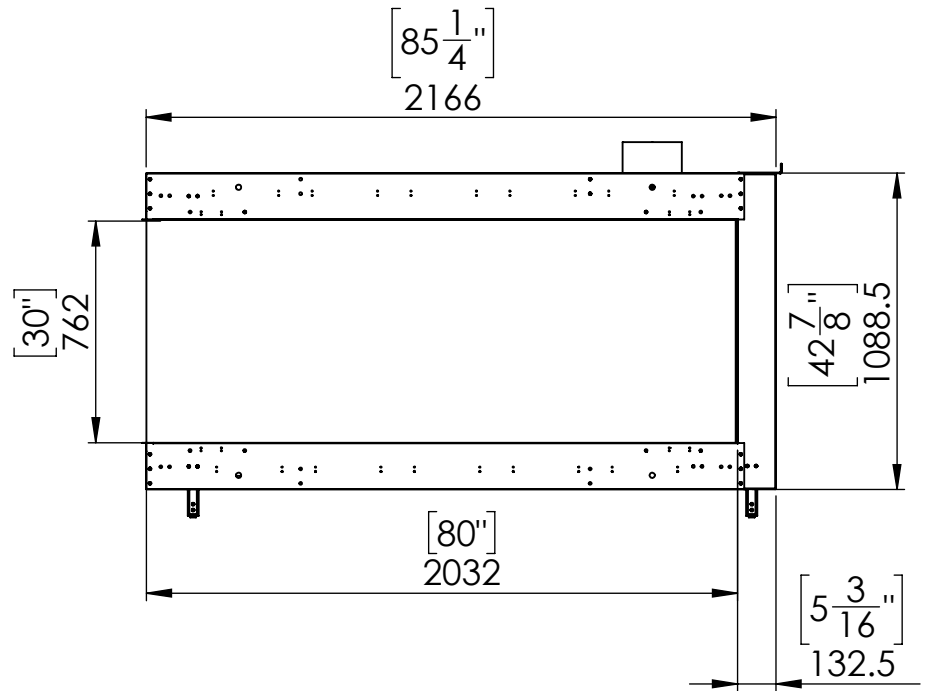

# Flare Room Definer 80EH

Telescopic leg ranges  
(from bottom of the glass): 10"-19"