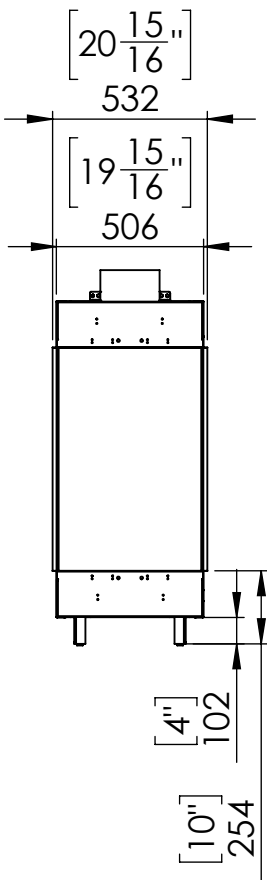

# Flare Room Definer 80EH

Telescopic leg ranges  
(from bottom of the glass): 10"-19"