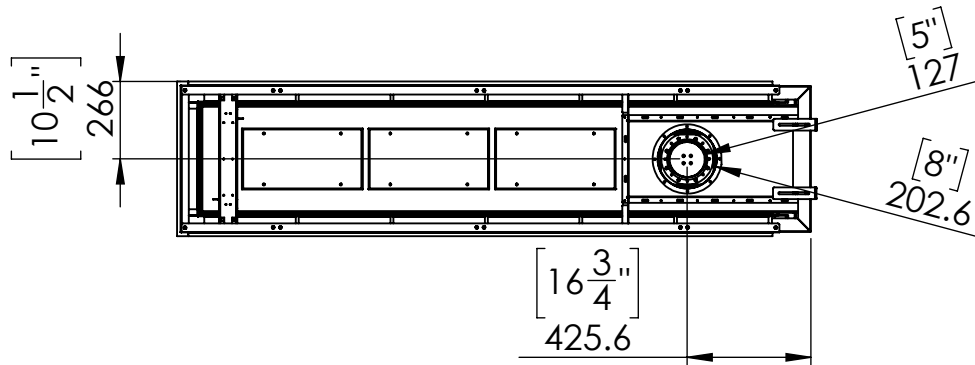

# Flare Room Definer 80EH

Telescopic leg ranges  
(from bottom of the glass): 10"-19"