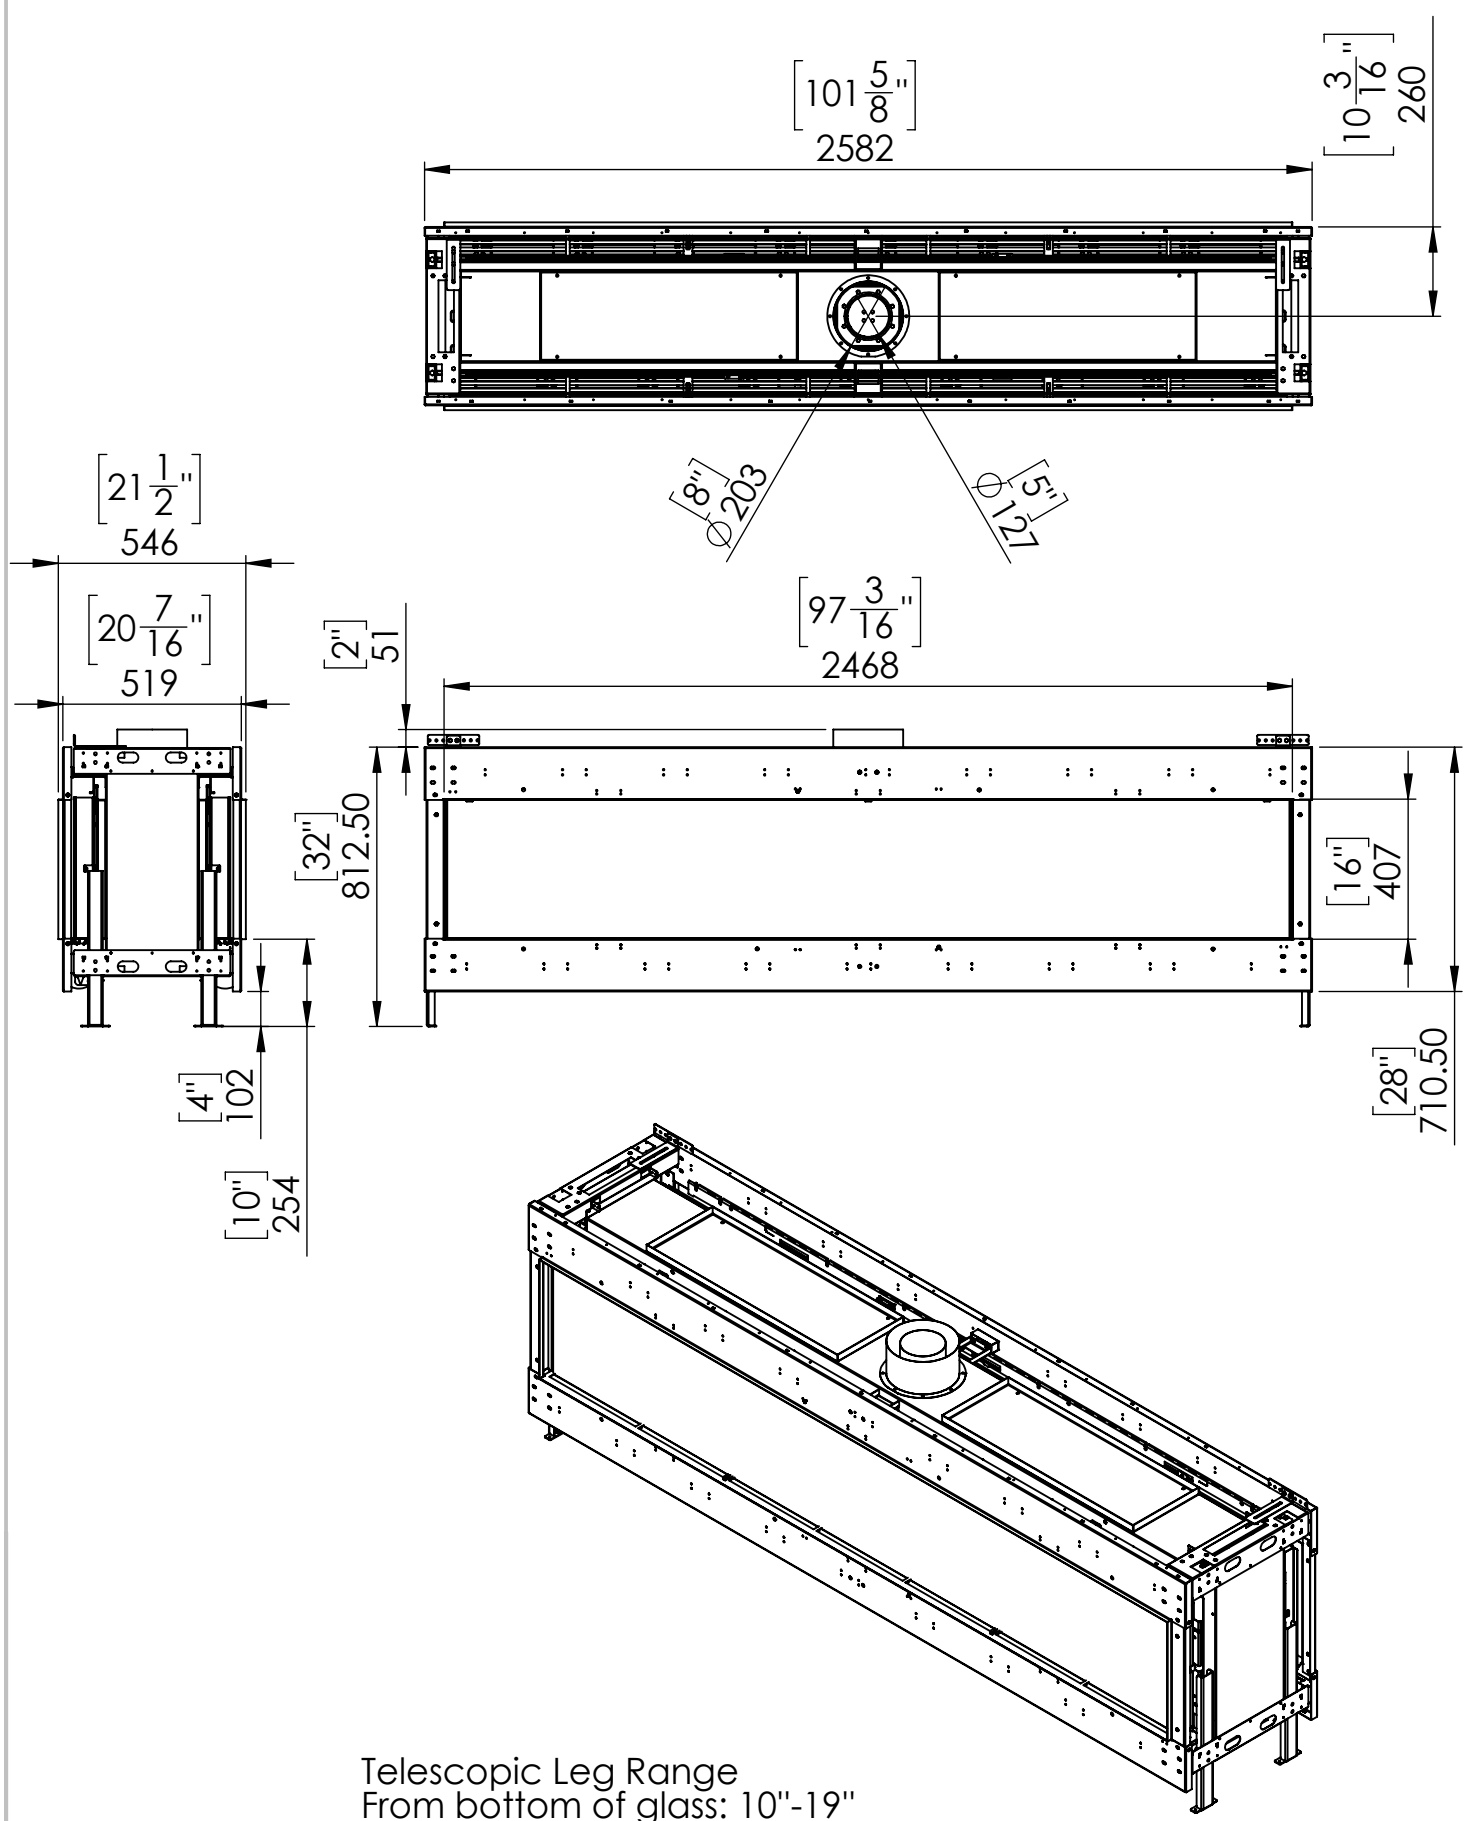

# Flare See Through 100 - Triple

Telescopic Leg Range  
From bottom of glass: 10"-19"