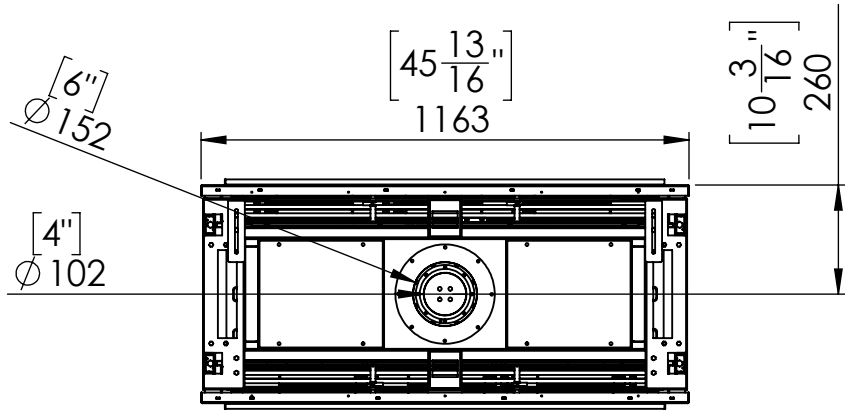

# Flare See Through 45 - Triple

Telescopic Leg Range  
From bottom of glass: 10"-19"