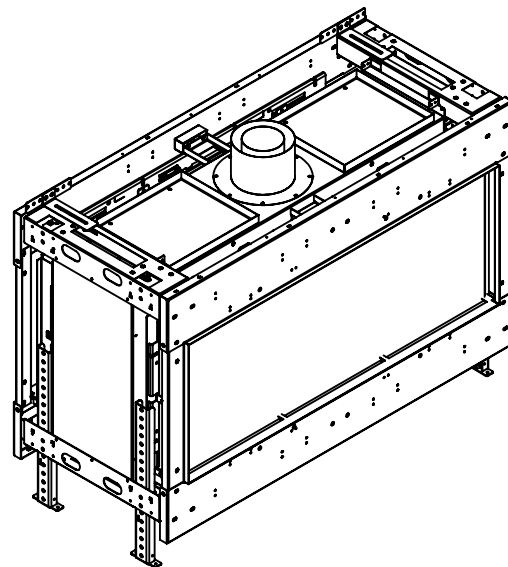

# Flare See Through 45 - Triple

Telescopic Leg Range  
From bottom of glass: 10"-19"