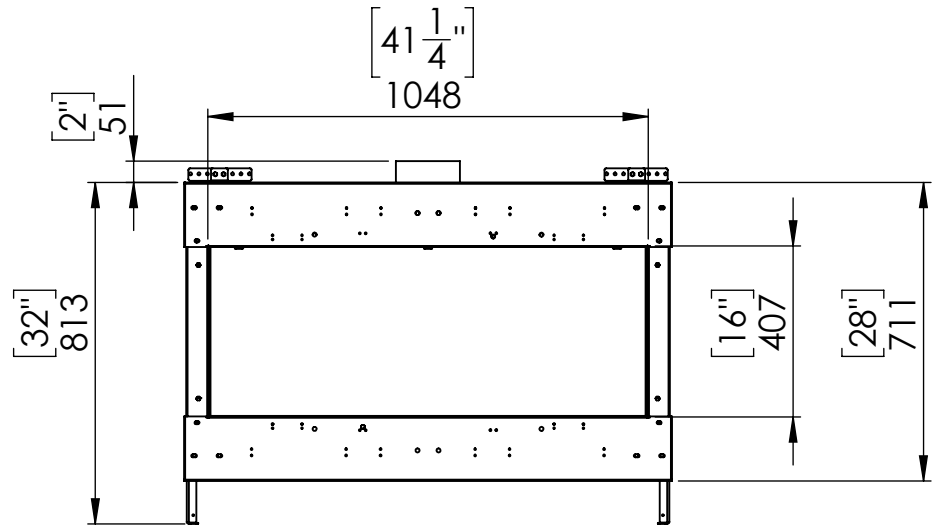

# Flare See Through 45 - Triple

Telescopic Leg Range  
From bottom of glass: 10"-19"