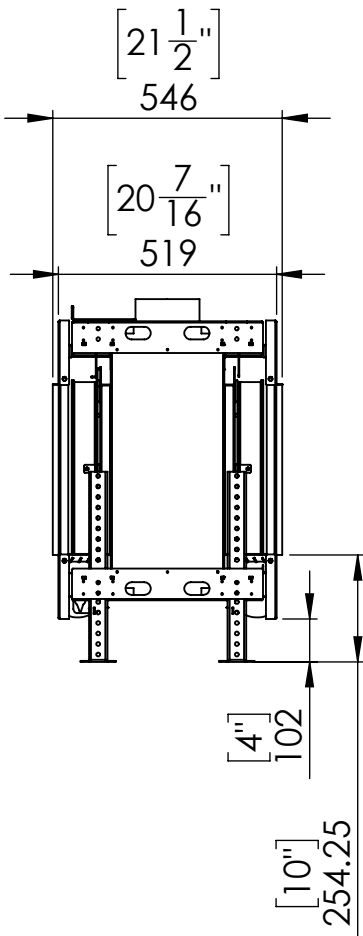

# Flare See Through 45 - Triple

Telescopic Leg Range  
From bottom of glass: 10"-19"