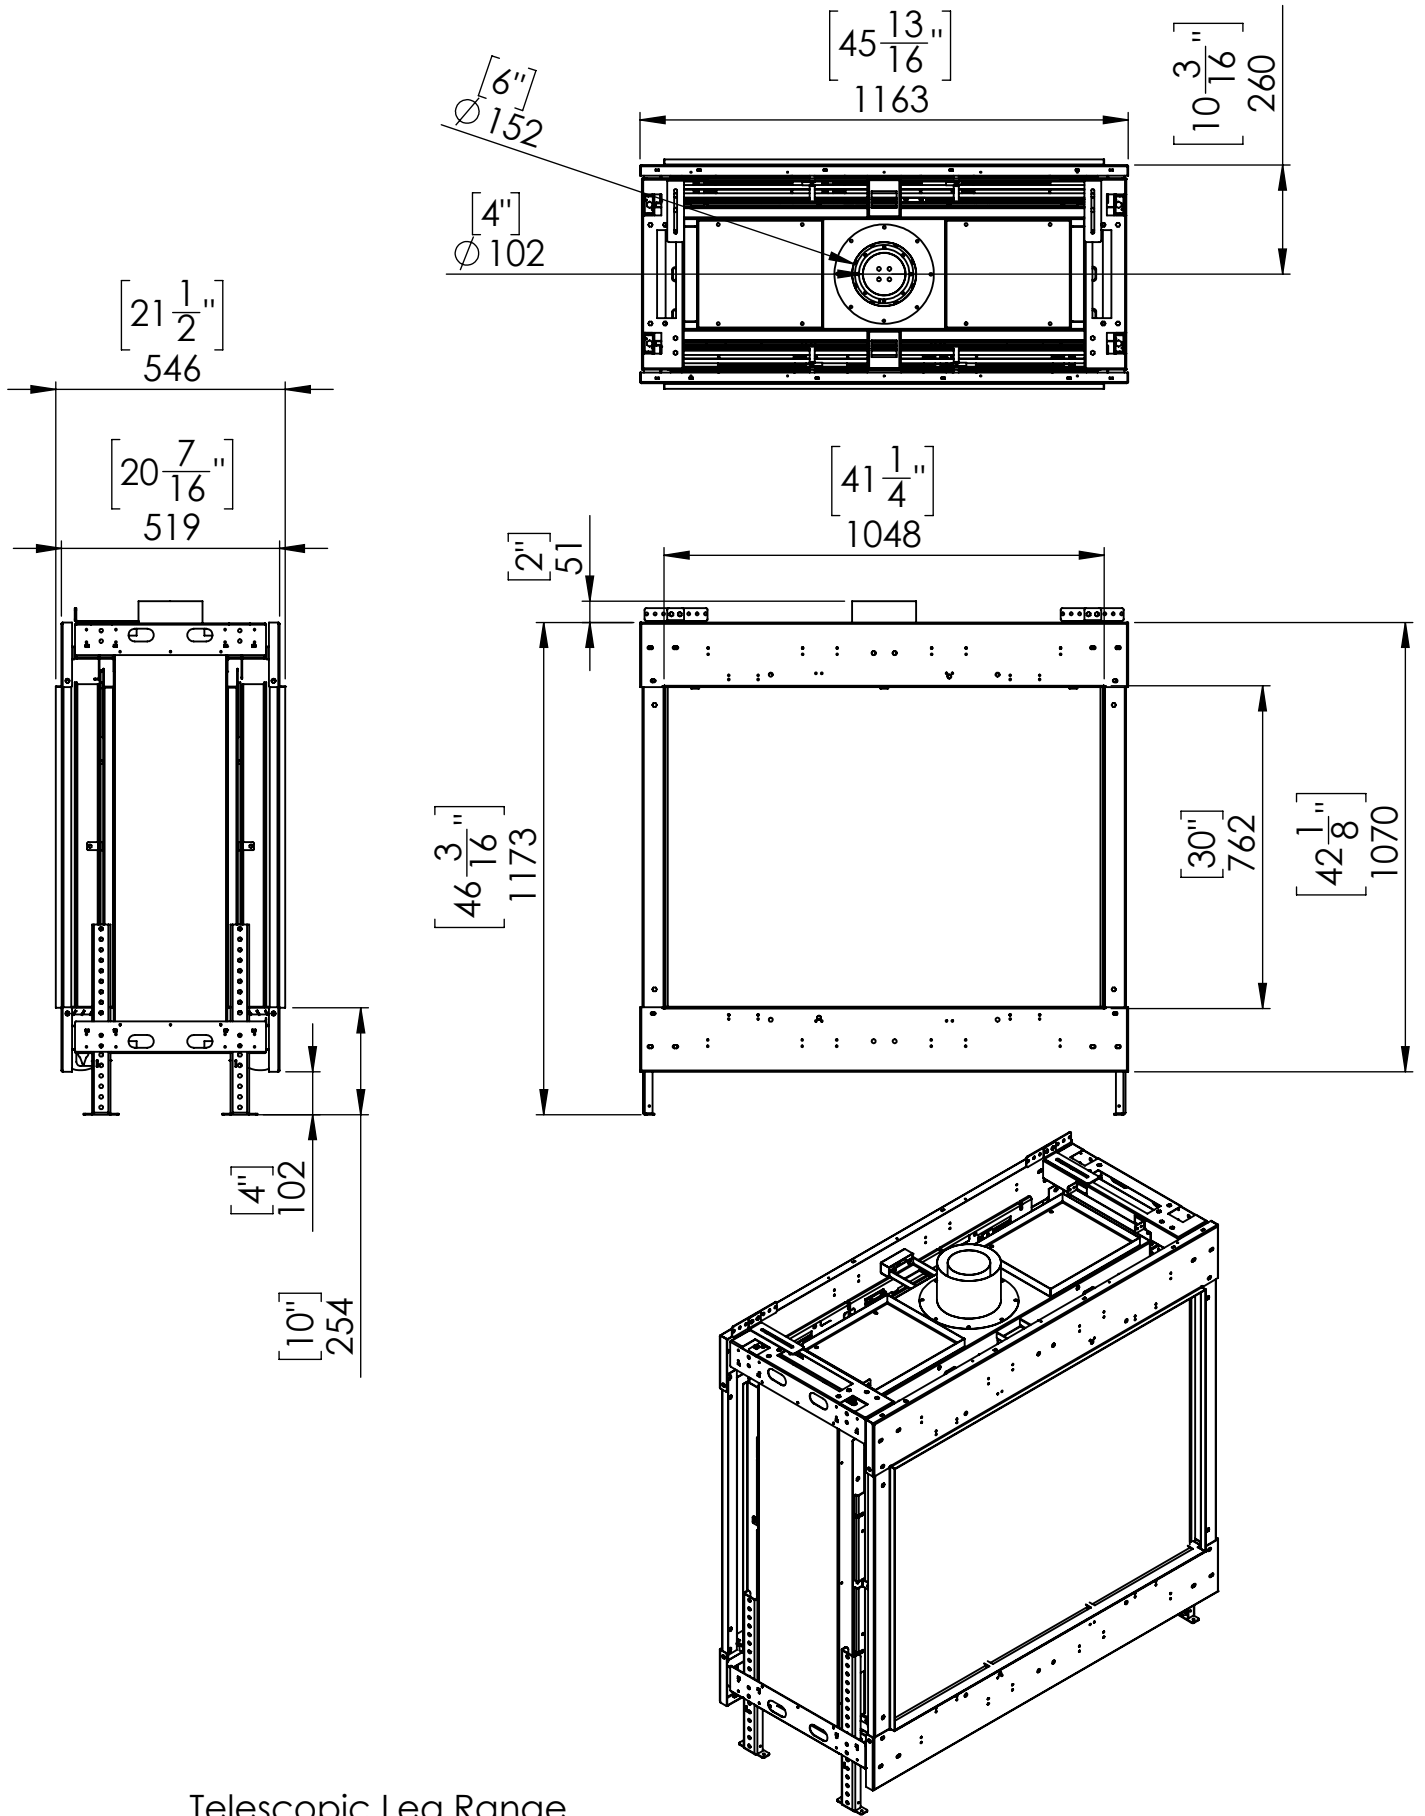

Flare See Through 45EH - Triple

Telescopic Leg Range
From bottom of glass: 10"-19"