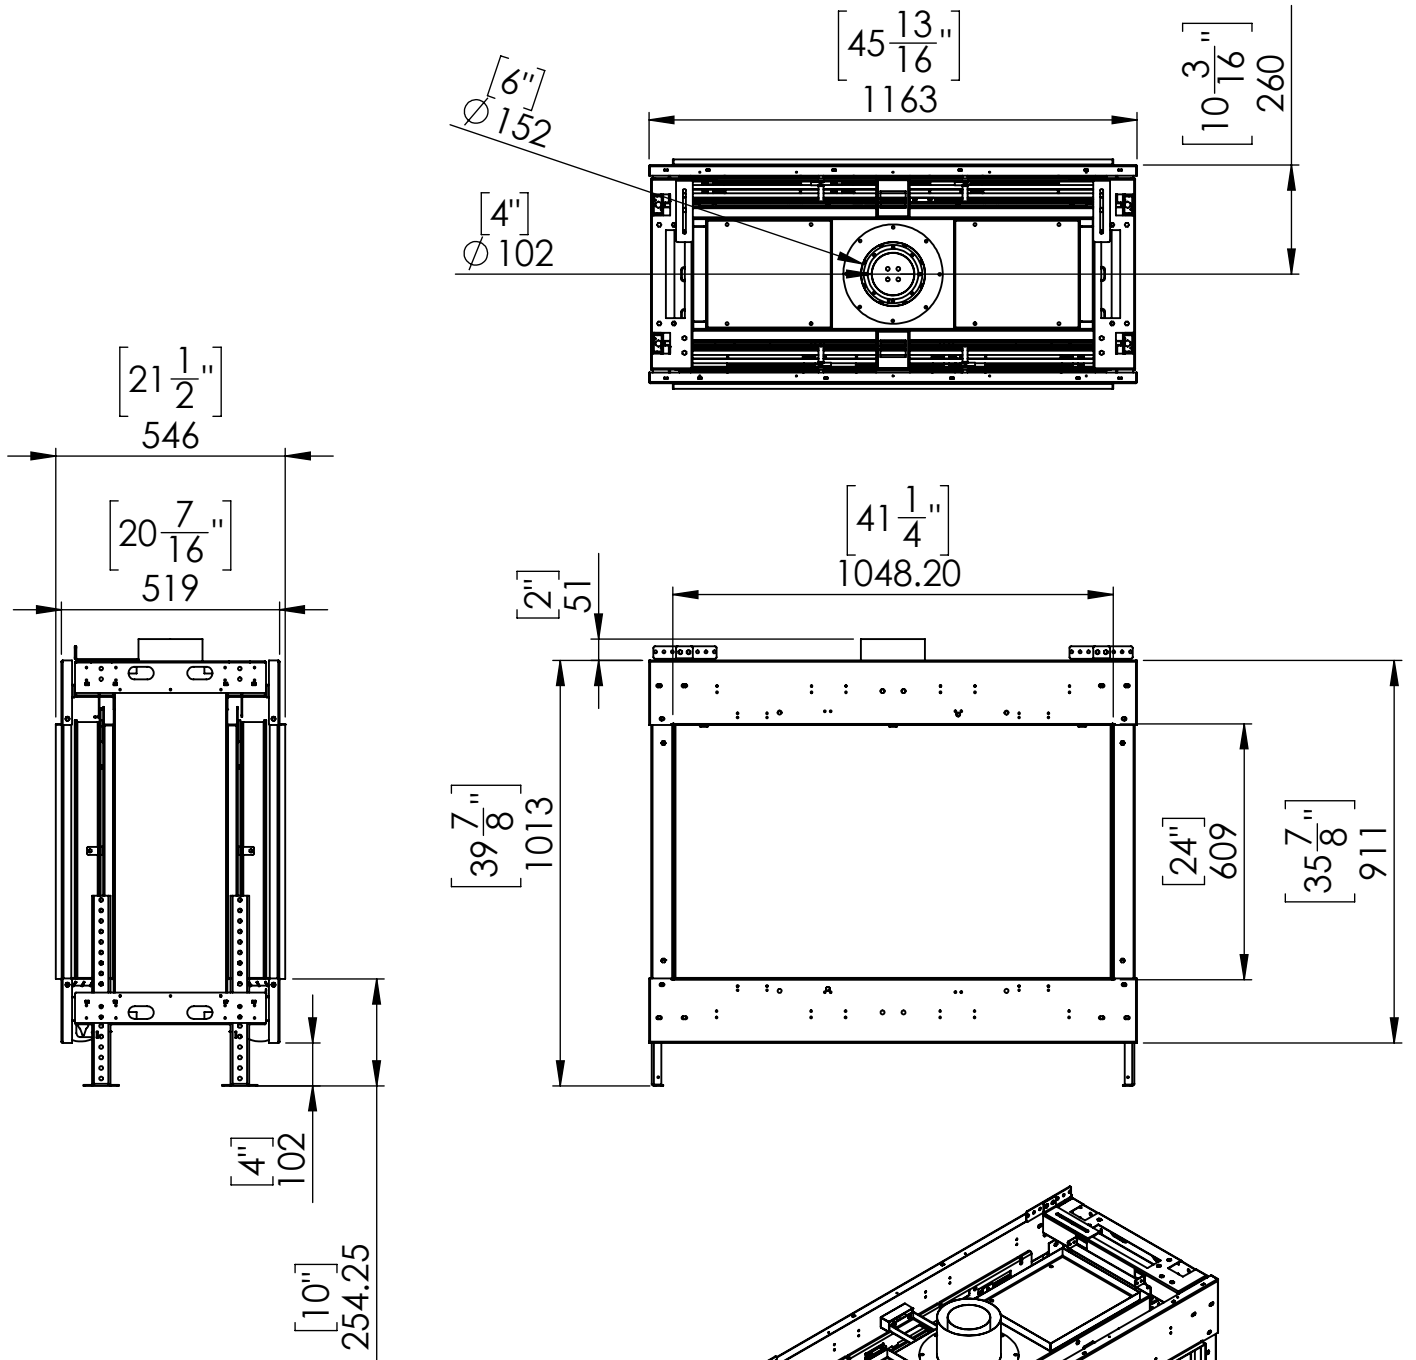

Flare See Through 45H - Triple

Telescopic Leg Range
From bottom of glass: 10"-19"