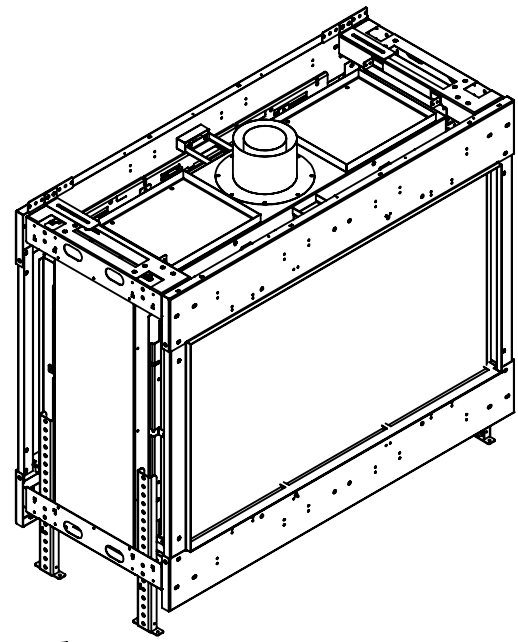

Flare See Through 45H - Triple

Telescopic Leg Range
From bottom of glass: 10"-19"