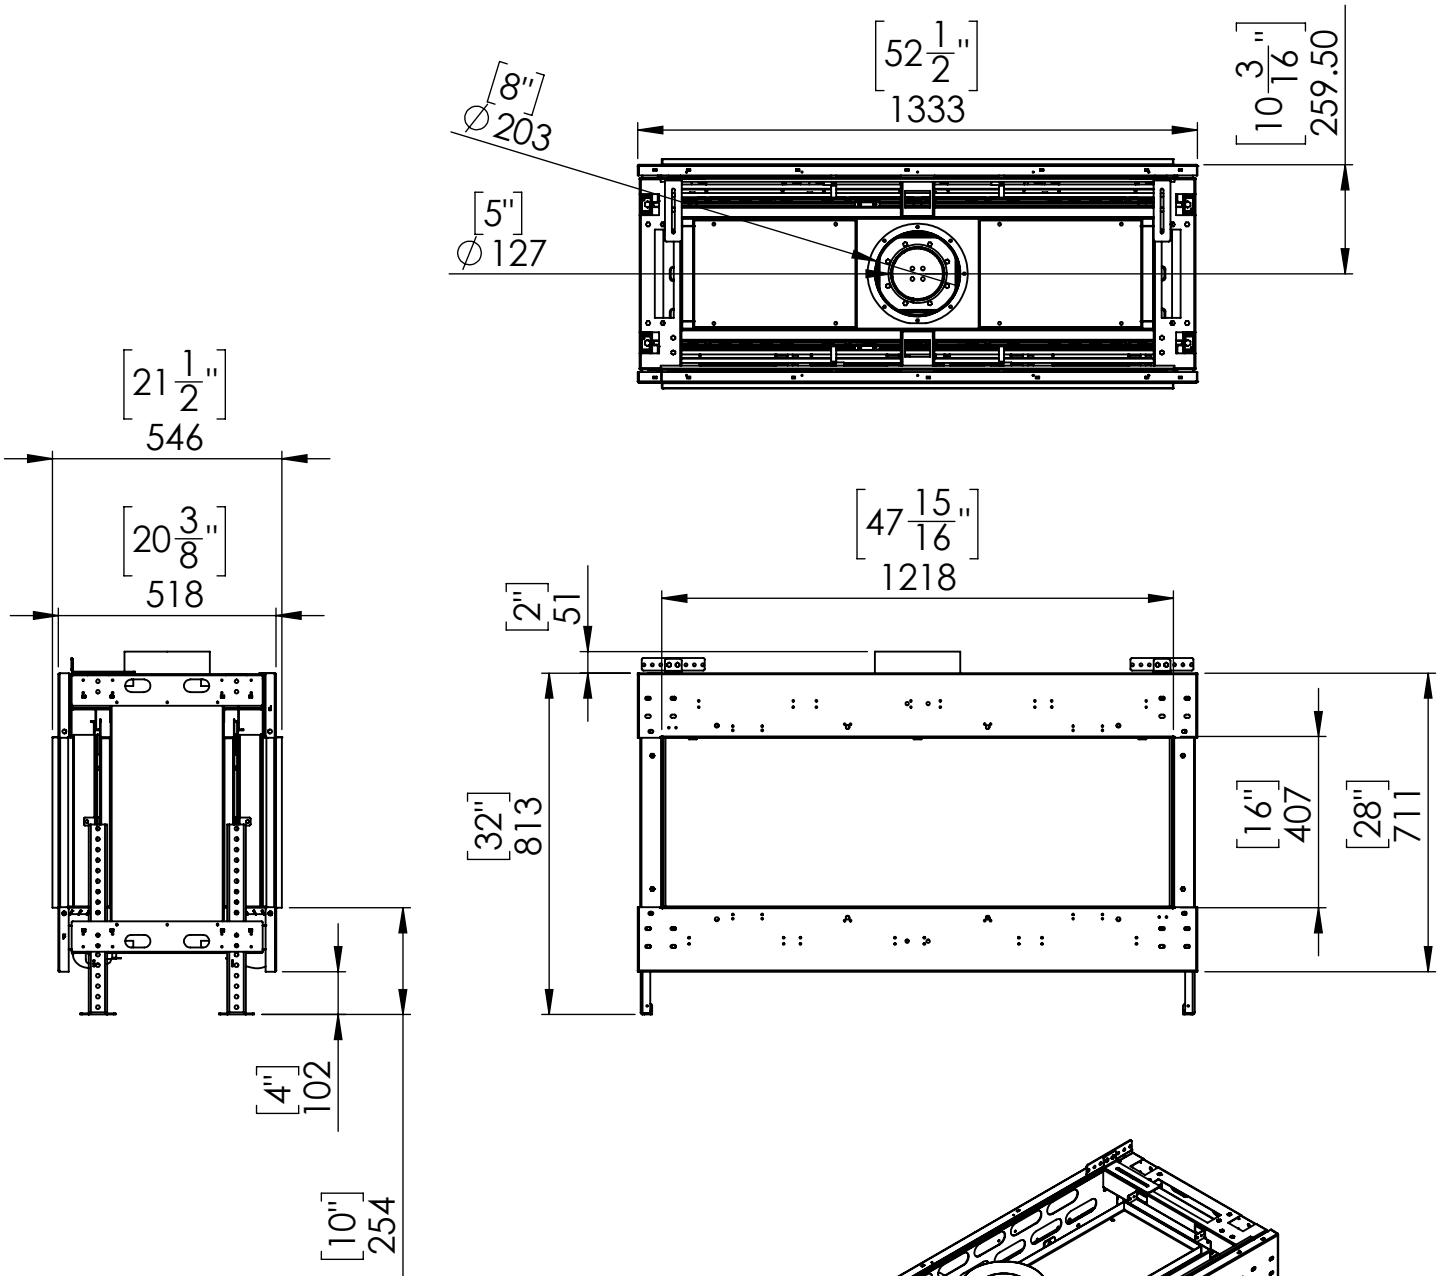

Flare ST-Front 50R - Triple

Telescopic Leg Range
From bottom of glass: 10"-19"