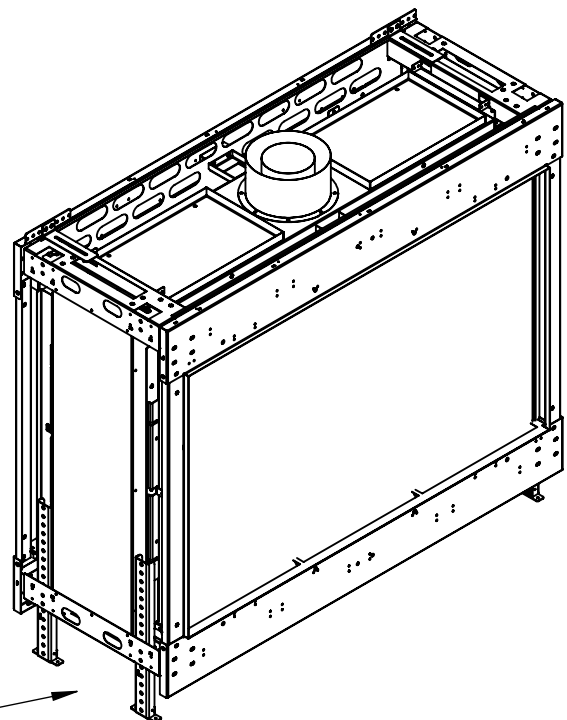

Flare ST-Front 50EH - Triple

Telescopic Leg Range
From bottom of glass: 10"-19"