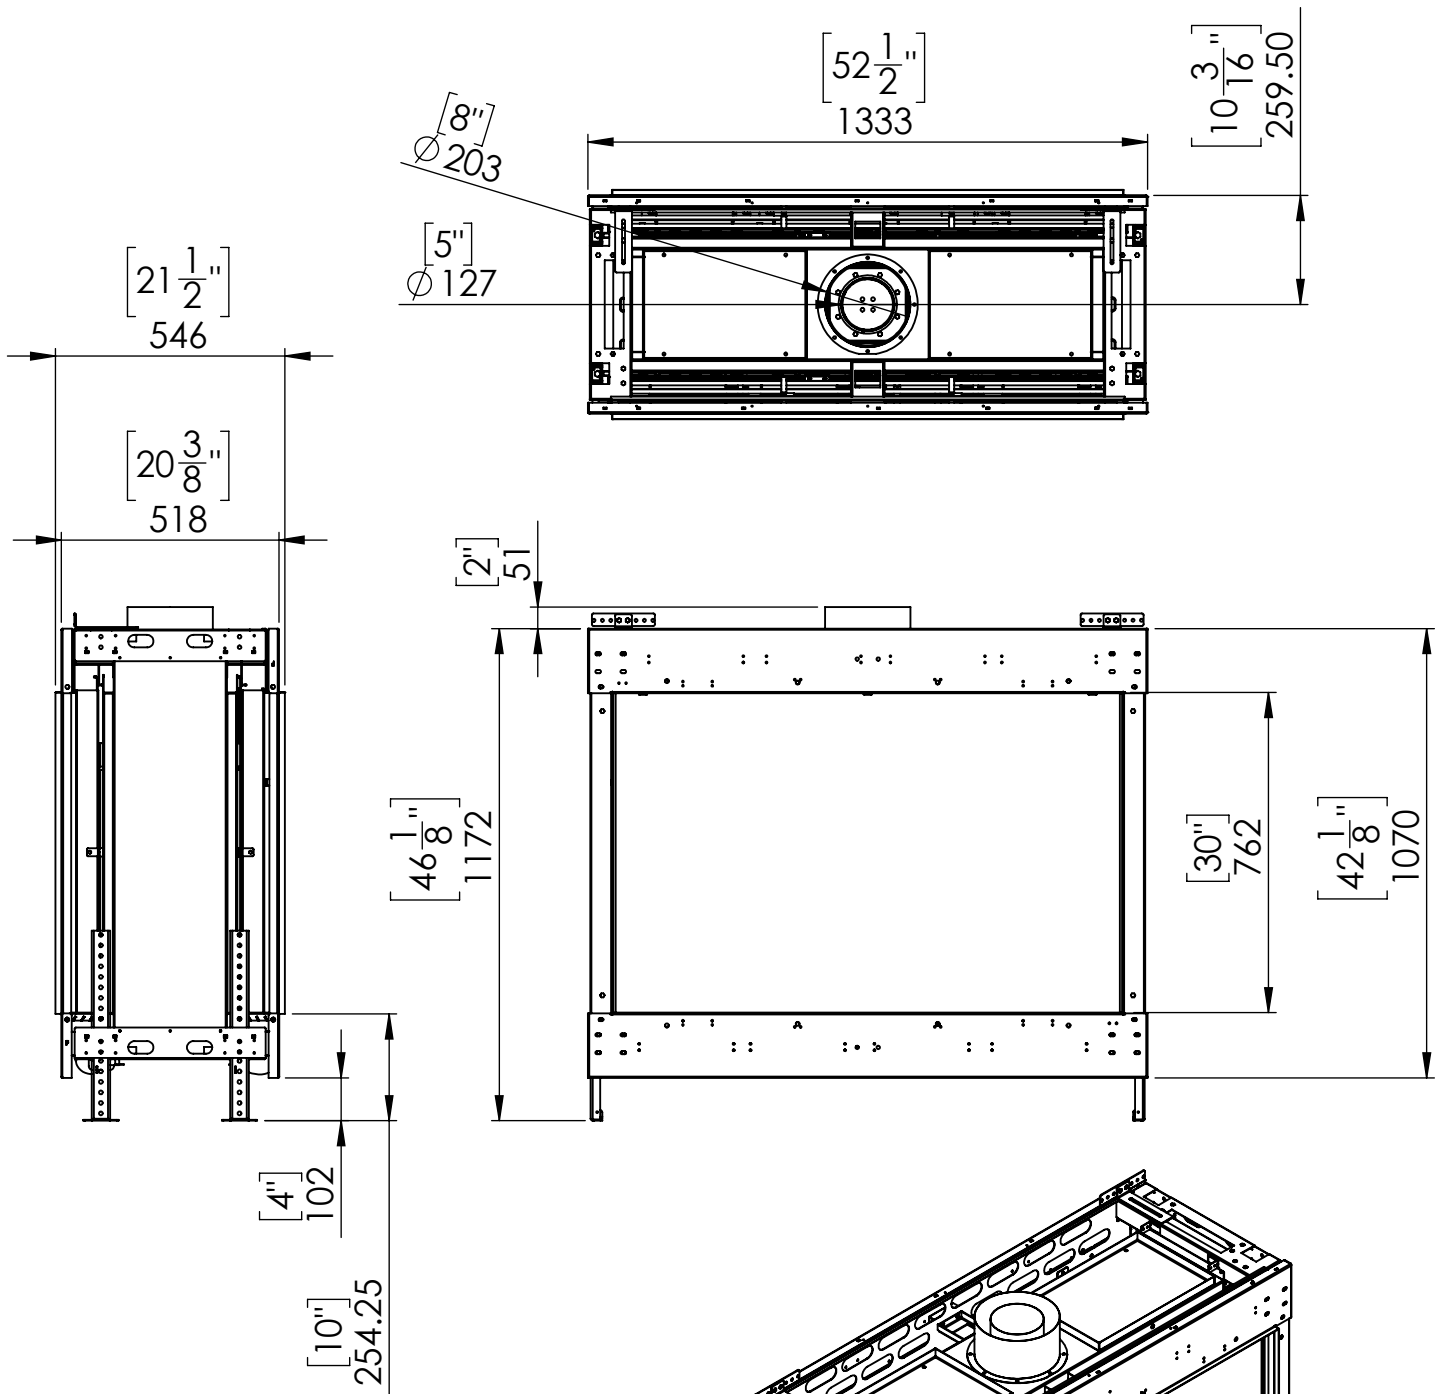

Flare ST-Front 50EH - Triple

Telescopic Leg Range
From bottom of glass: 10"-19"