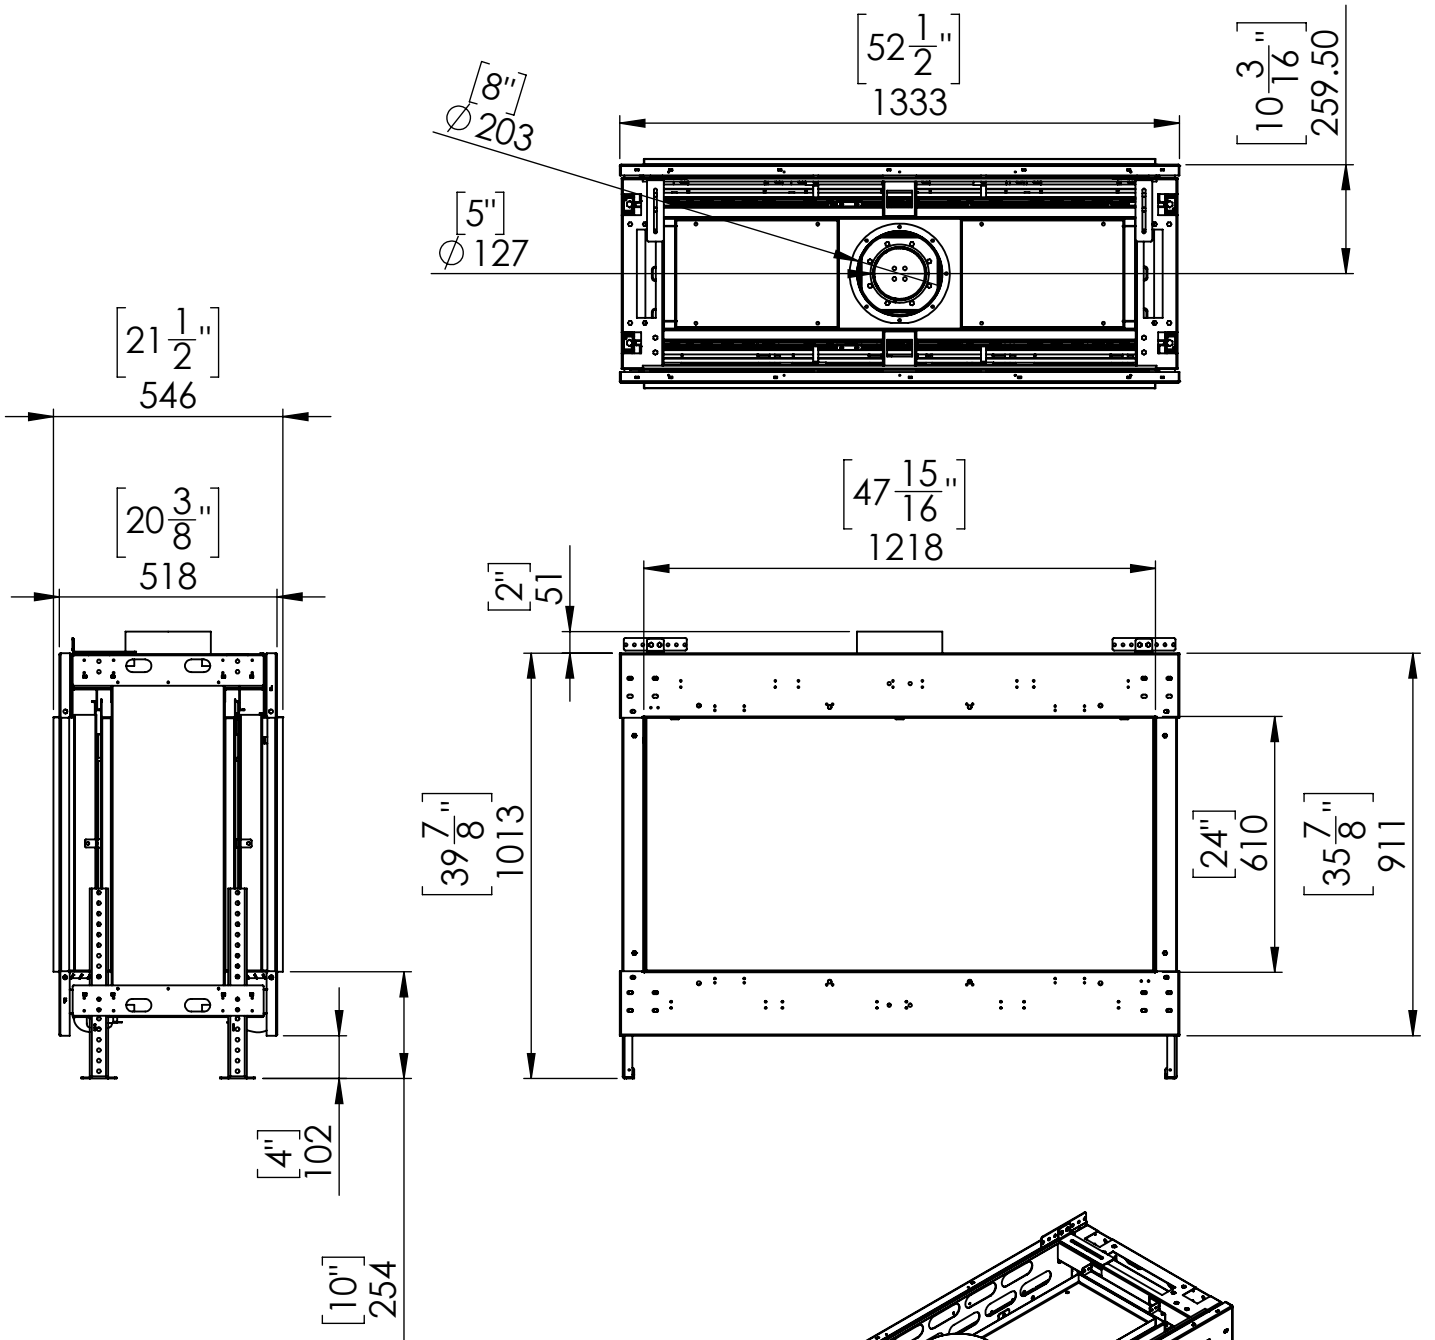

Flare ST-Front 50H - Triple

Telescopic Leg Range
From bottom of glass: 10"-19"