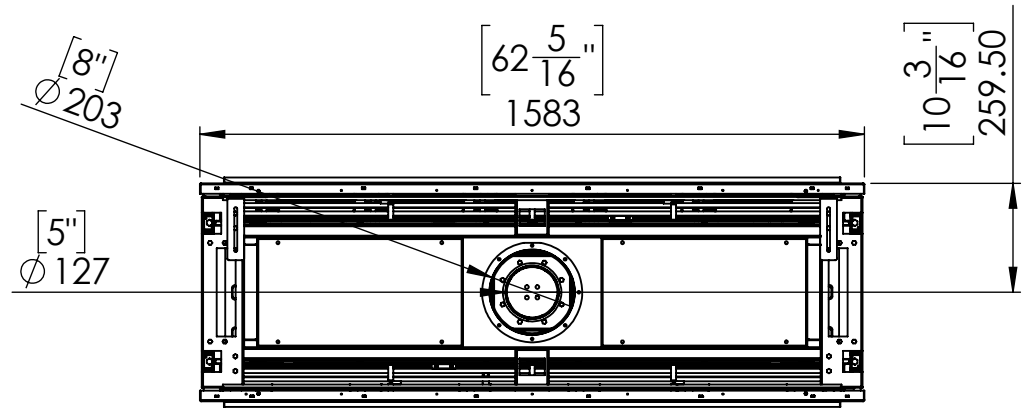

# Flare See Through 60 - Triple

Telescopic Leg Range  
From bottom of glass: 10"-19"