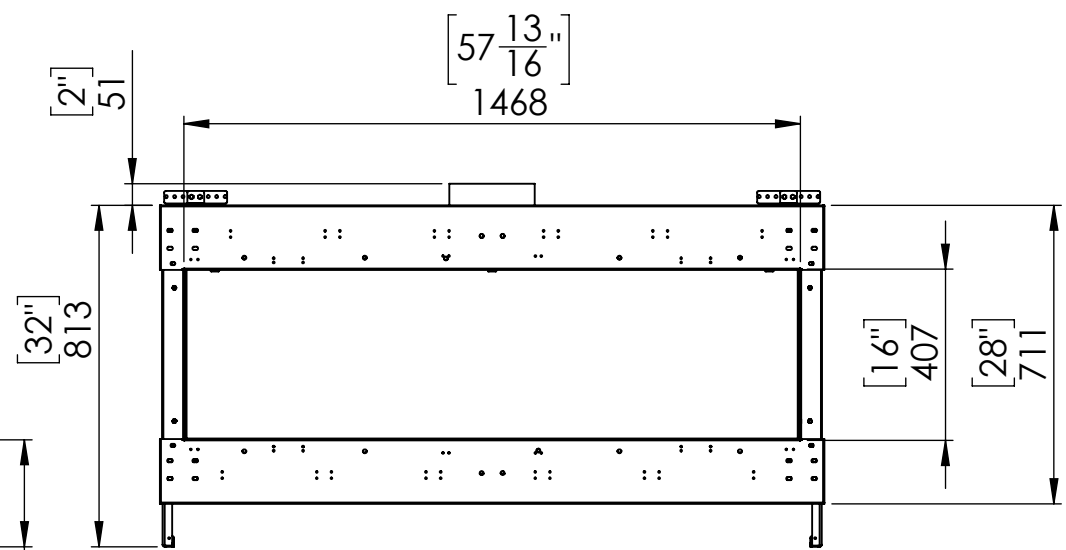

# Flare See Through 60 - Triple

Telescopic Leg Range  
From bottom of glass: 10"-19"