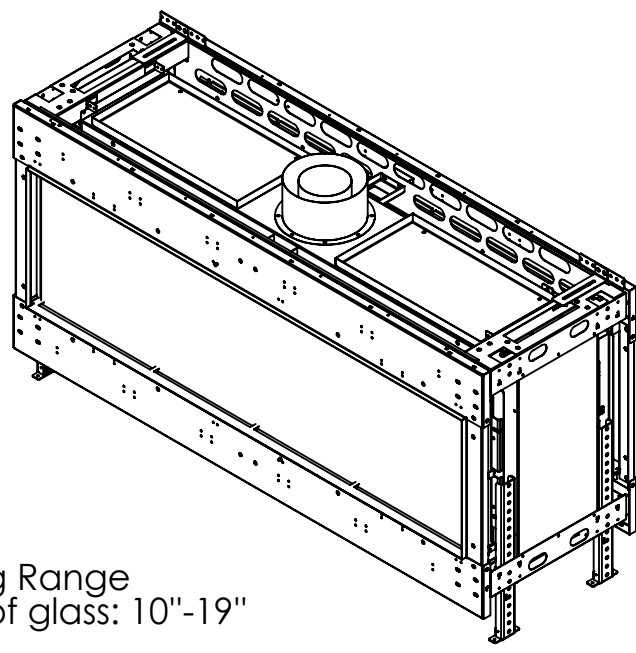

# Flare See Through 60 - Triple

Telescopic Leg Range  
From bottom of glass: 10"-19"