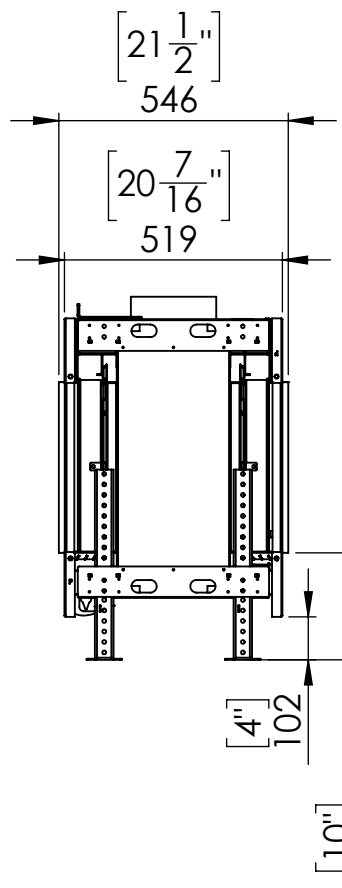

# Flare See Through 60 - Triple

Telescopic Leg Range  
From bottom of glass: 10"-19"