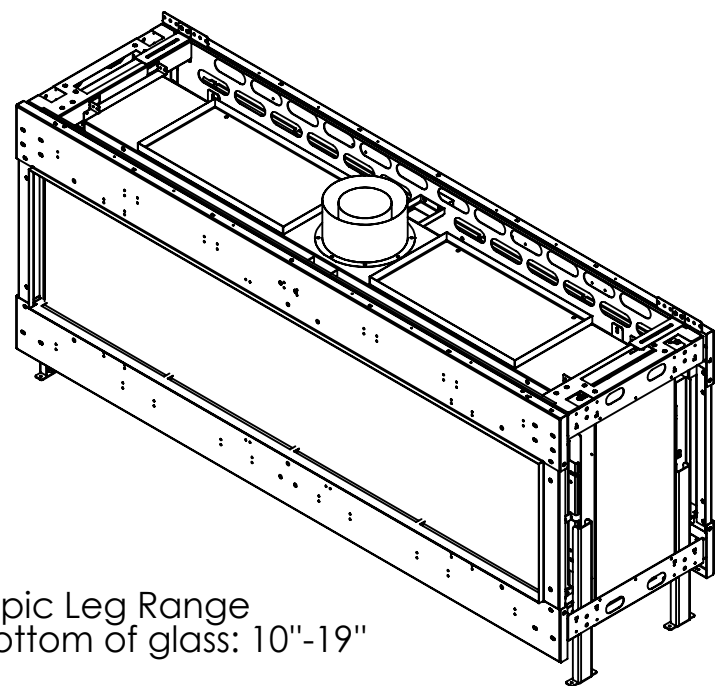

# Flare See Through 70 - Triple

Telescopic Leg Range  
From bottom of glass: 10"-19"