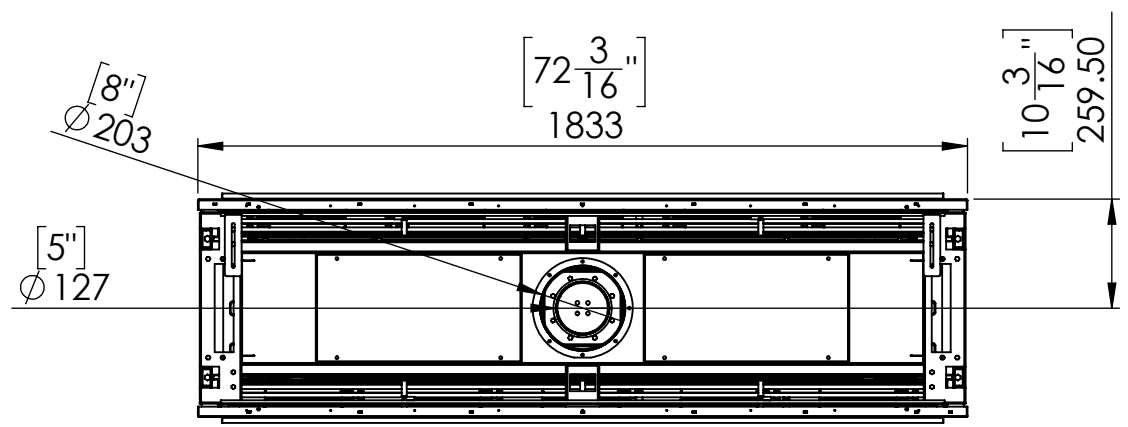

# Flare See Through 70 - Triple

Telescopic Leg Range  
From bottom of glass: 10"-19"