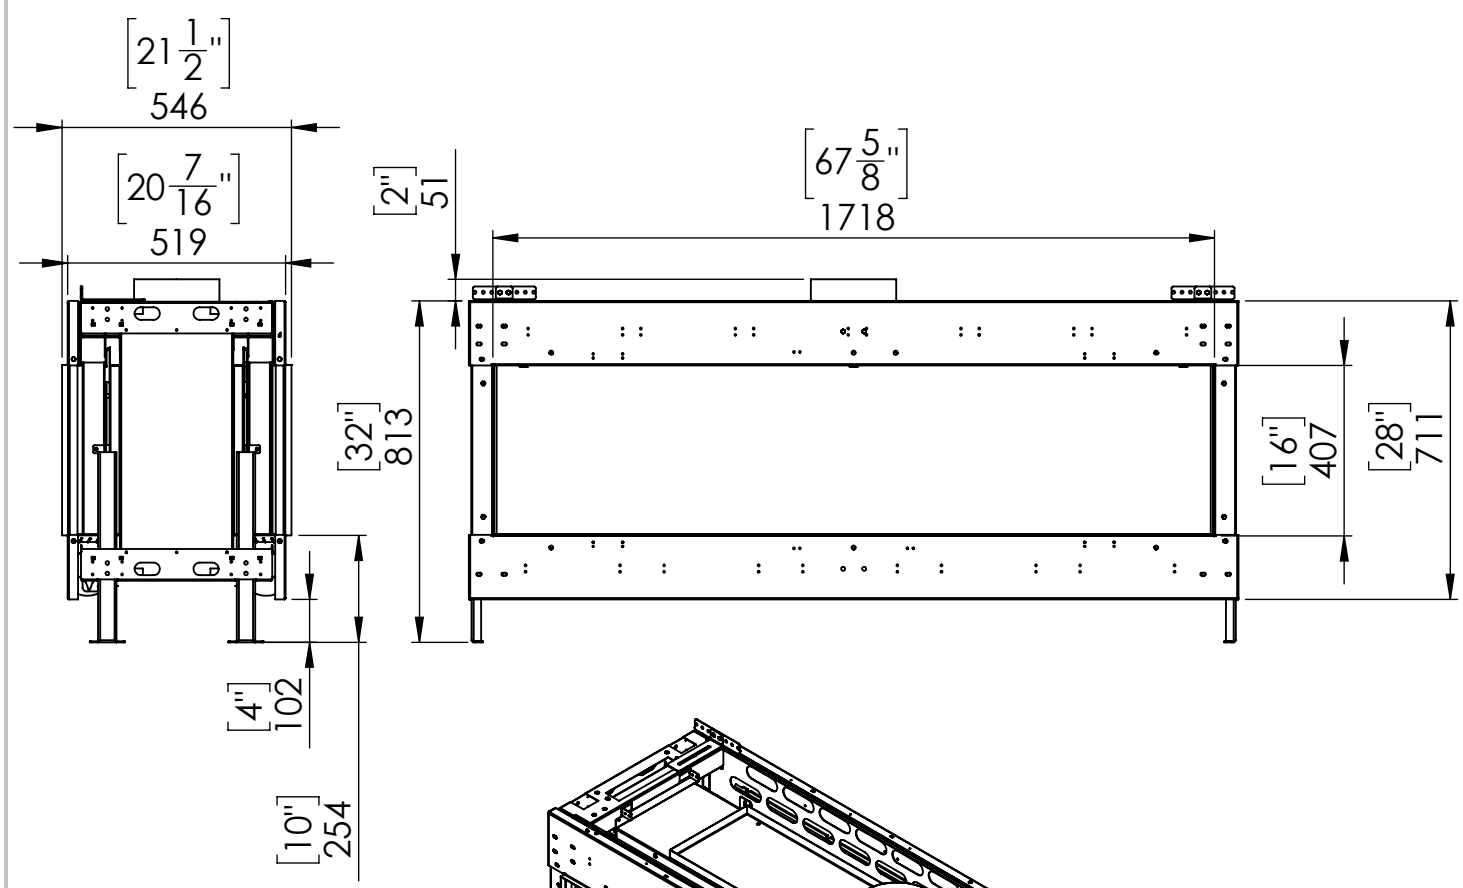

# Flare See Through 70 - Triple

Telescopic Leg Range  
From bottom of glass: 10"-19"