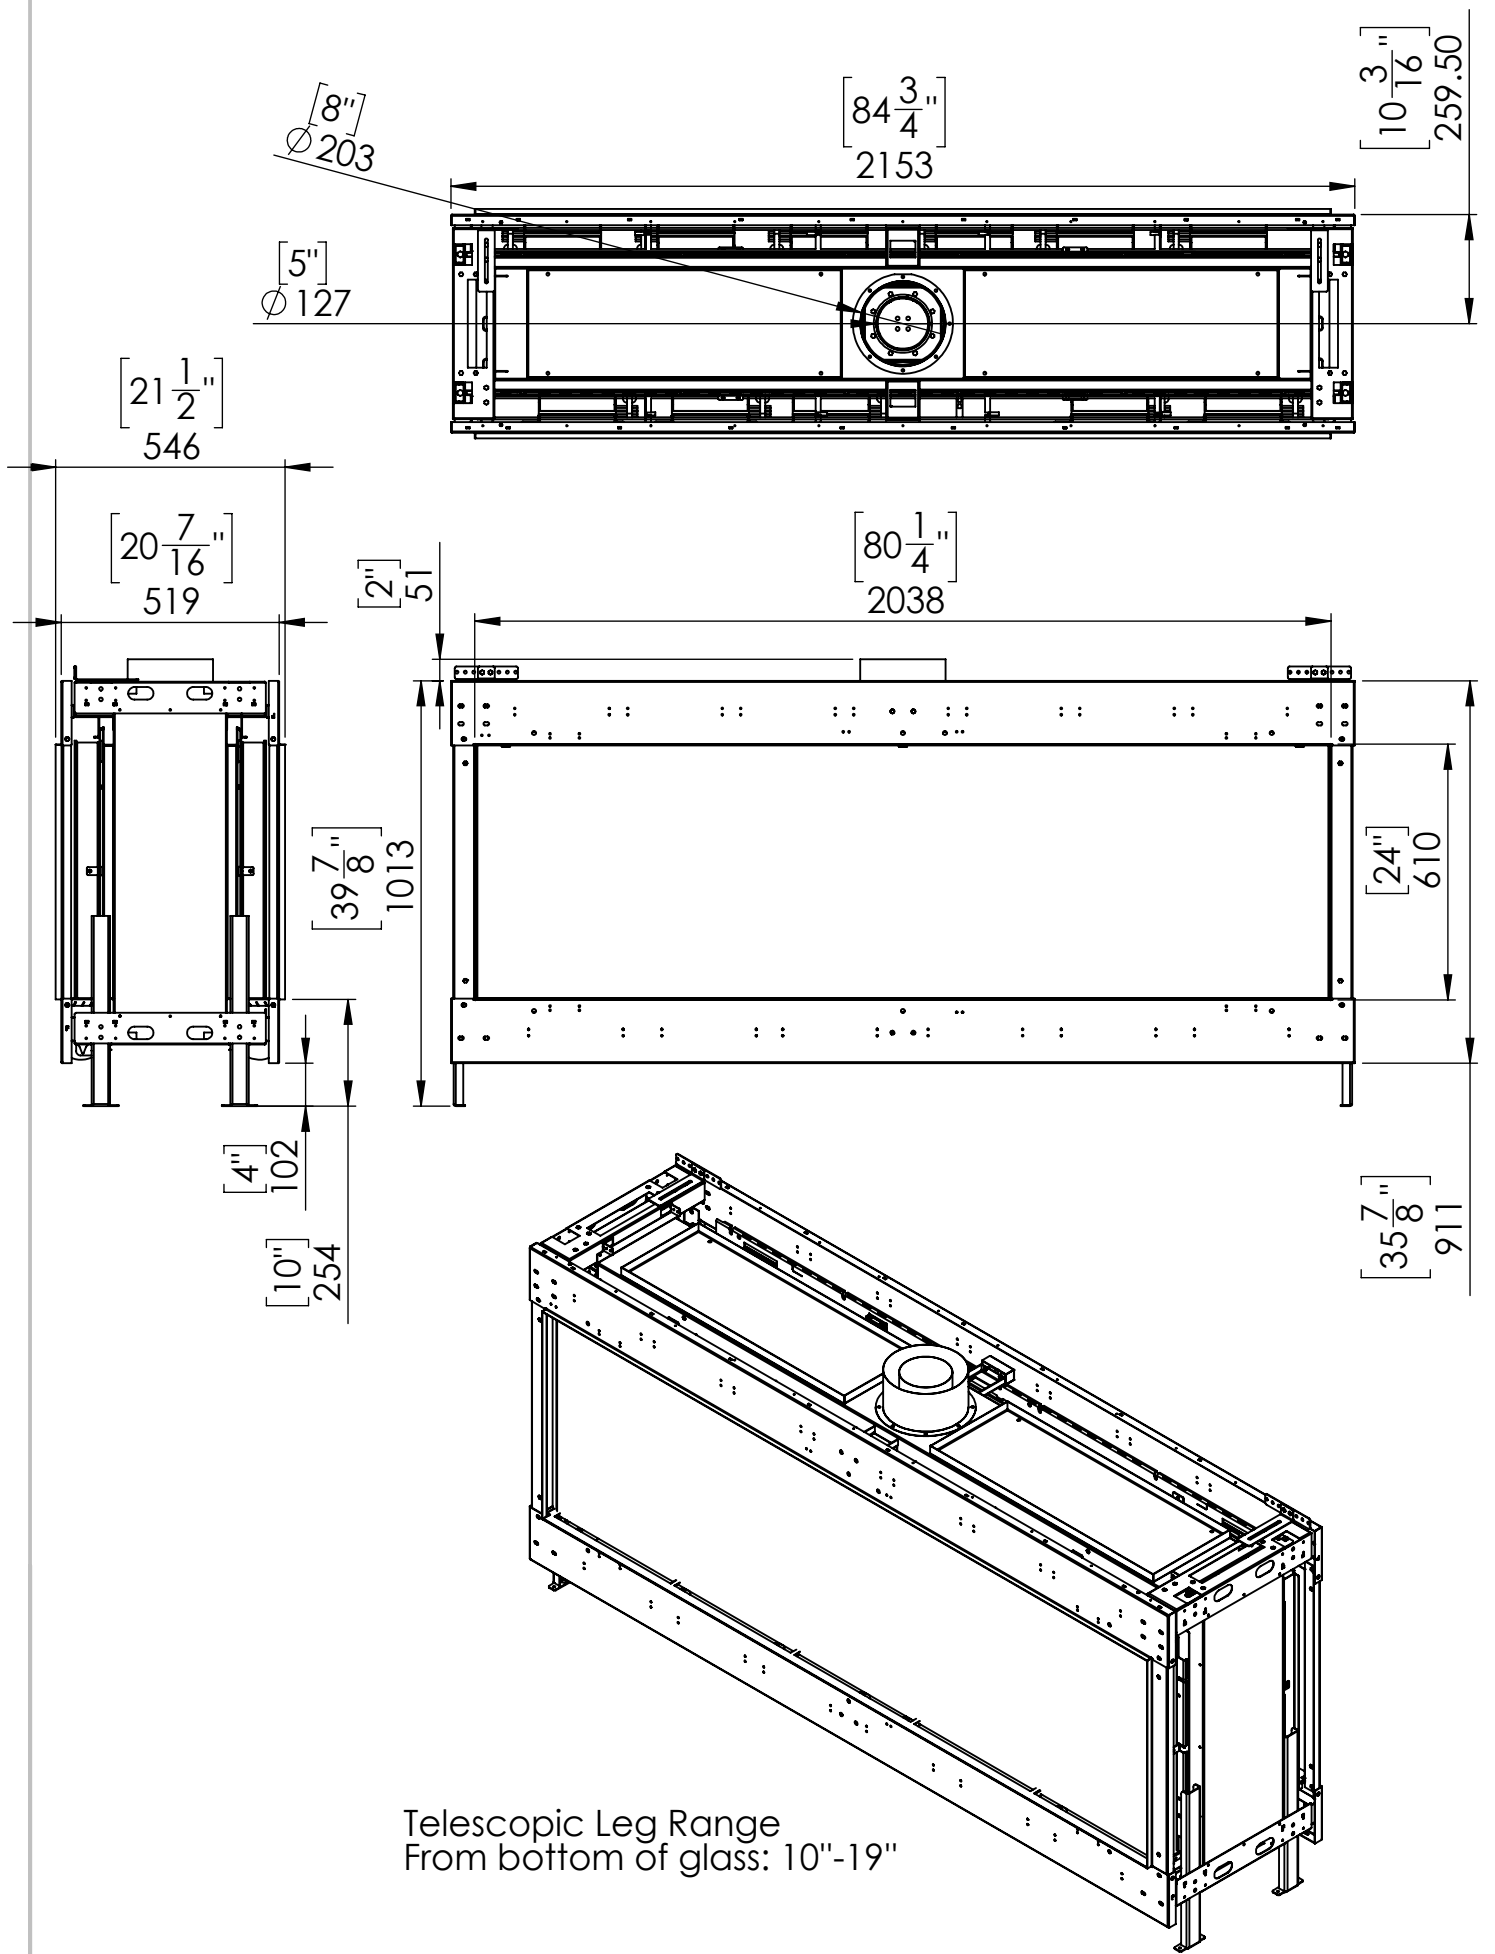

# Flare See Through 80H - Triple

Telescopic Leg Range  
From bottom of glass: 10"-19"