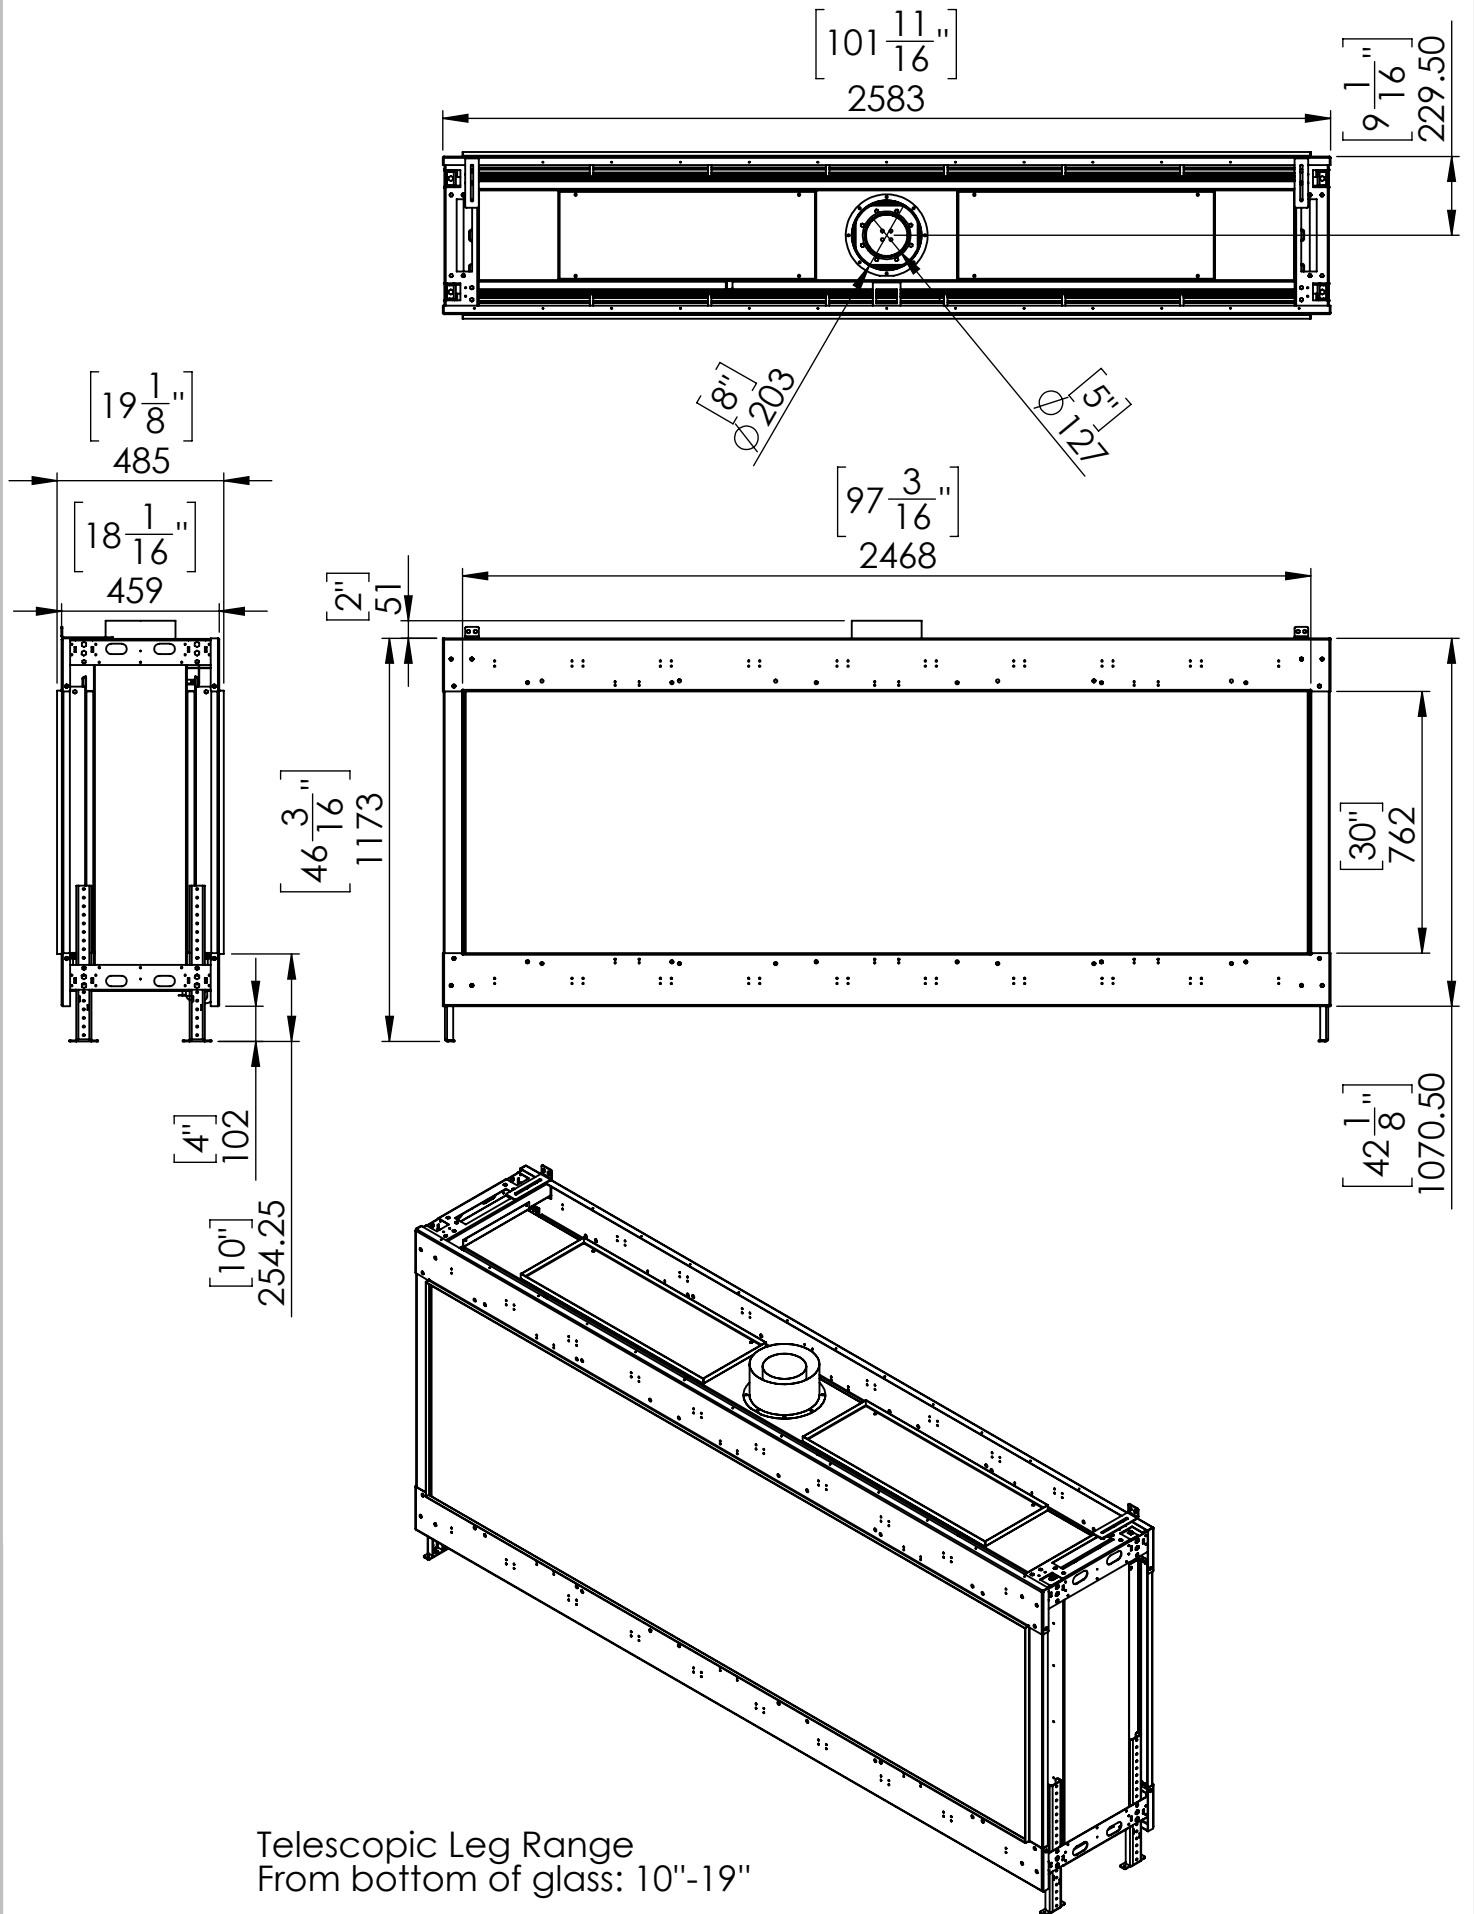

FLARE See Through 100EH

Telescopic Leg Range
From bottom of glass: 10"-19"