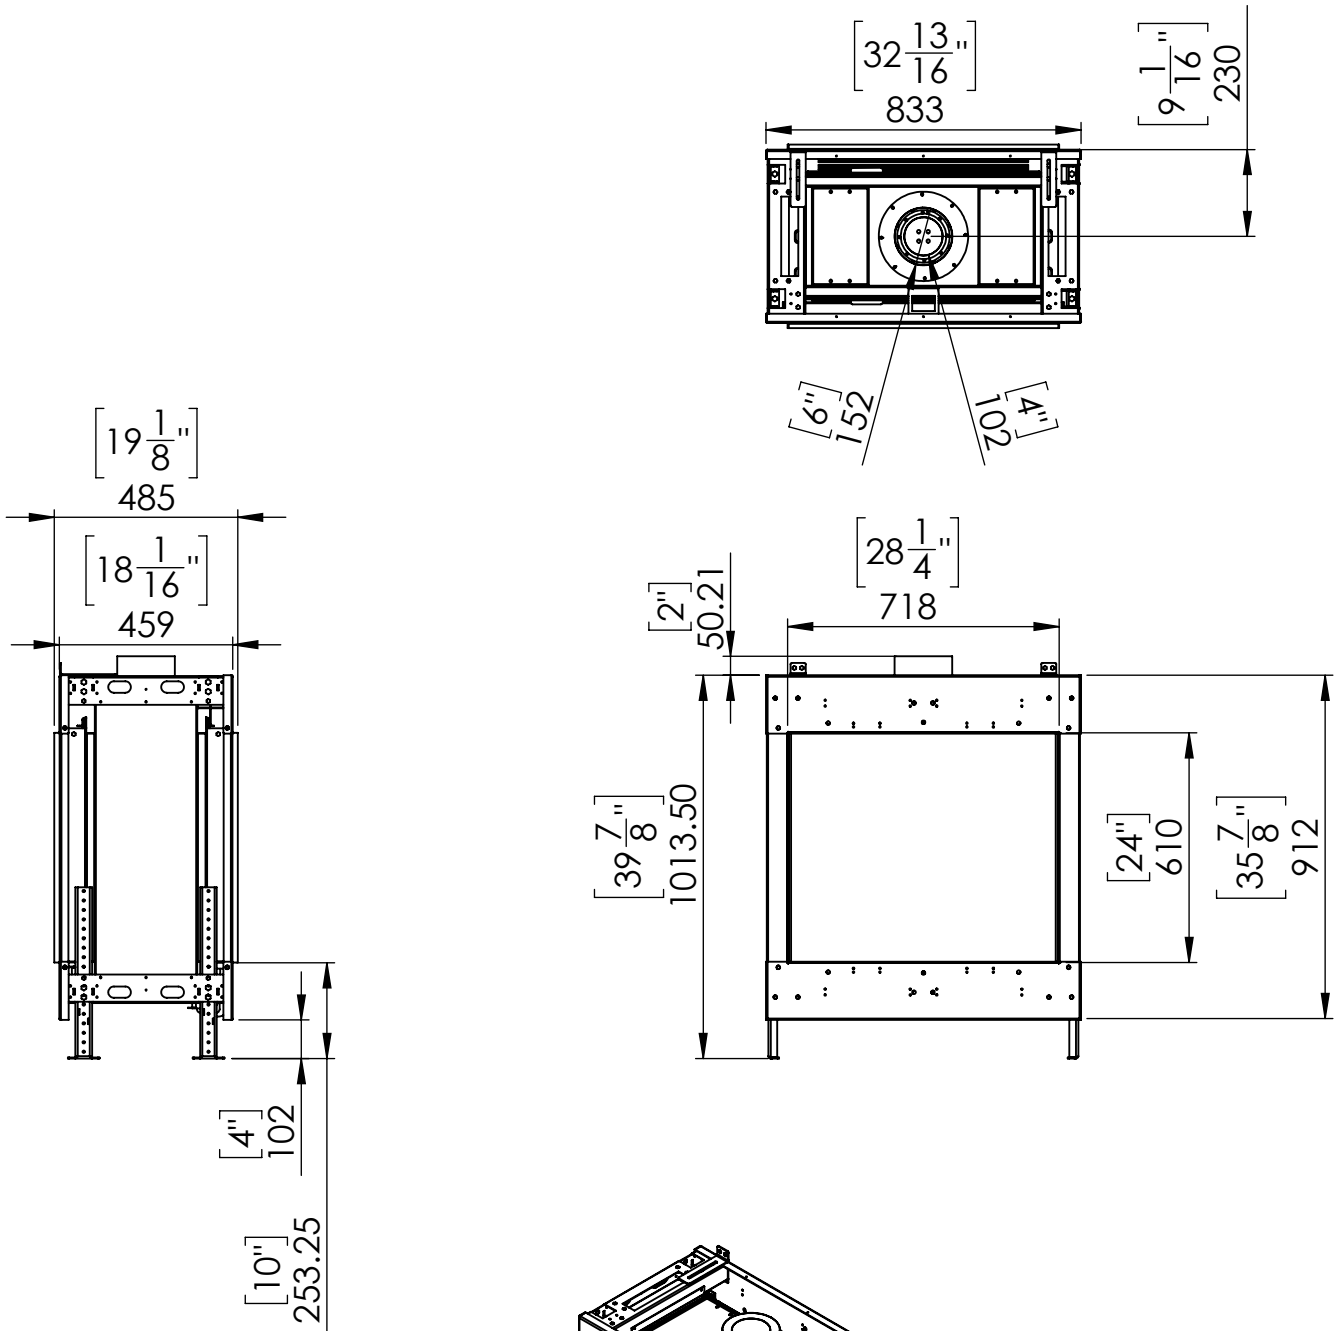

# Flare See Through 30H

Telescopic Leg Range  
From bottom of glass: 10"-19"