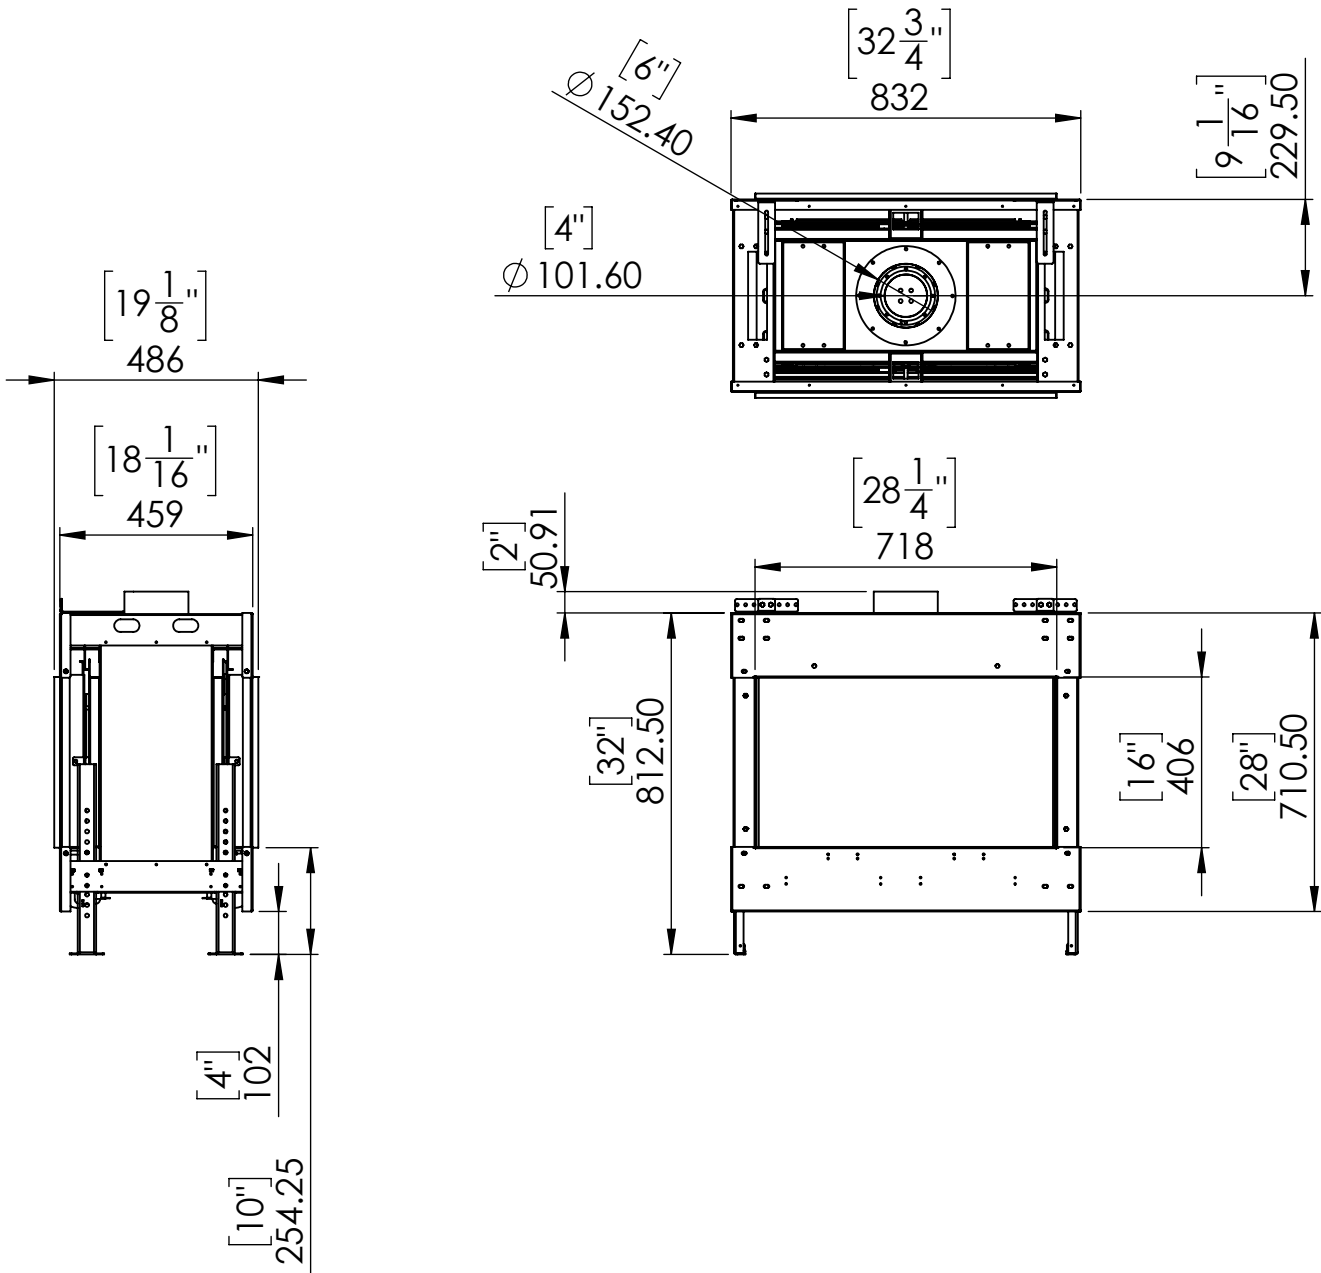

Flare See Through 30

Telescopic Leg Range
From bottom of glass: 10"-19"