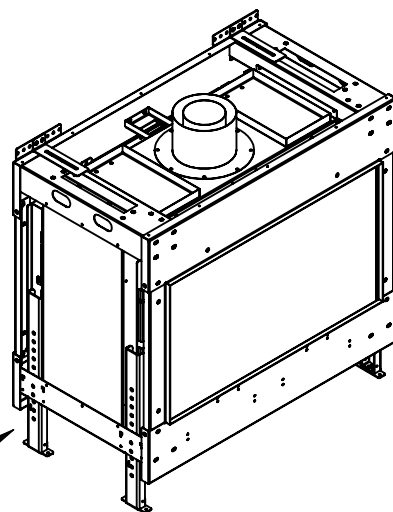

Flare See Through 30

Telescopic Leg Range
From bottom of glass: 10"-19"