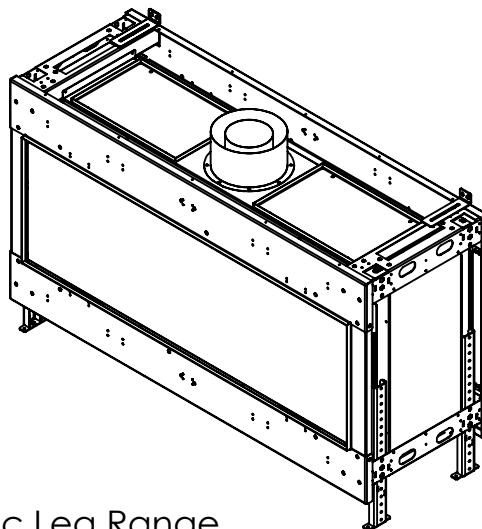

FLARE See Through 50

Telescopic Leg Range
From bottom of glass: 10"-19"