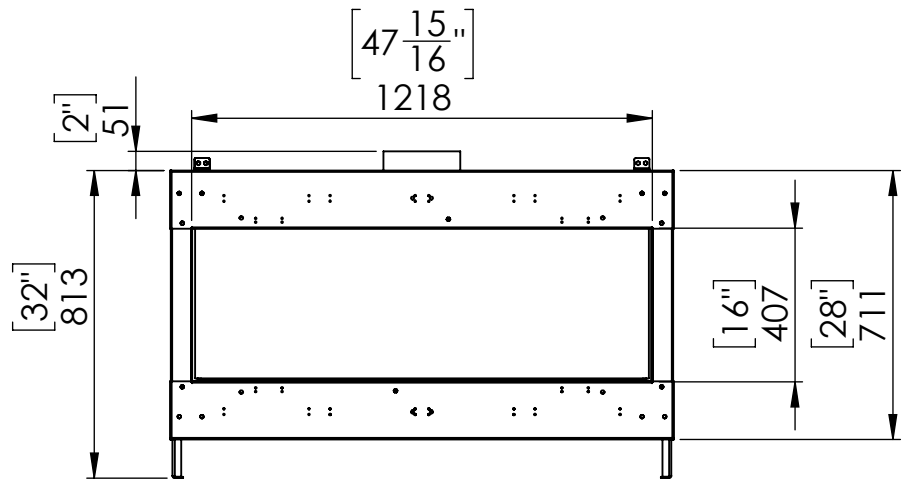

FLARE See Through 50

Telescopic Leg Range
From bottom of glass: 10"-19"