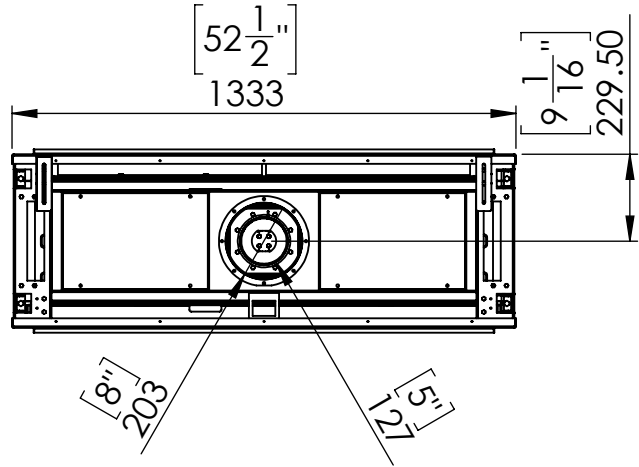

FLARE See Through 50

Telescopic Leg Range
From bottom of glass: 10"-19"