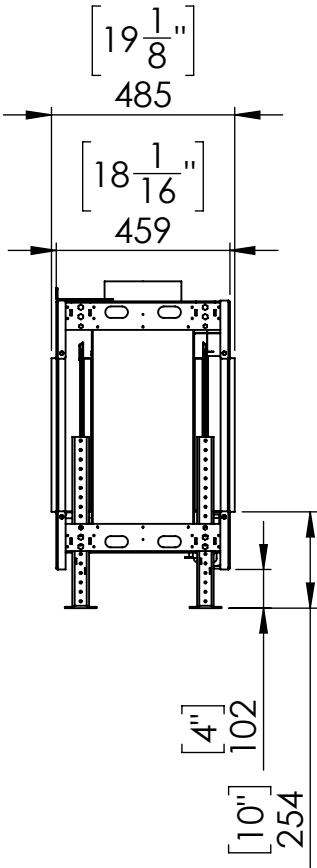

FLARE See Through 50

Telescopic Leg Range
From bottom of glass: 10"-19"