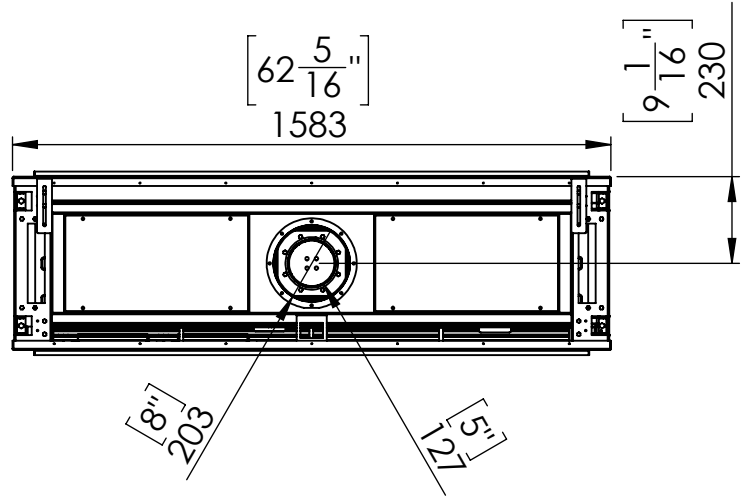

FLARE See Through 60

Telescopic Leg Range
From bottom of glass: 10"-19"