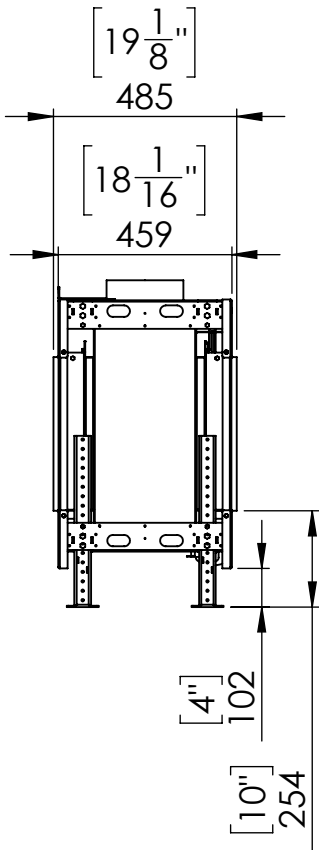

FLARE See Through 60

Telescopic Leg Range
From bottom of glass: 10"-19"