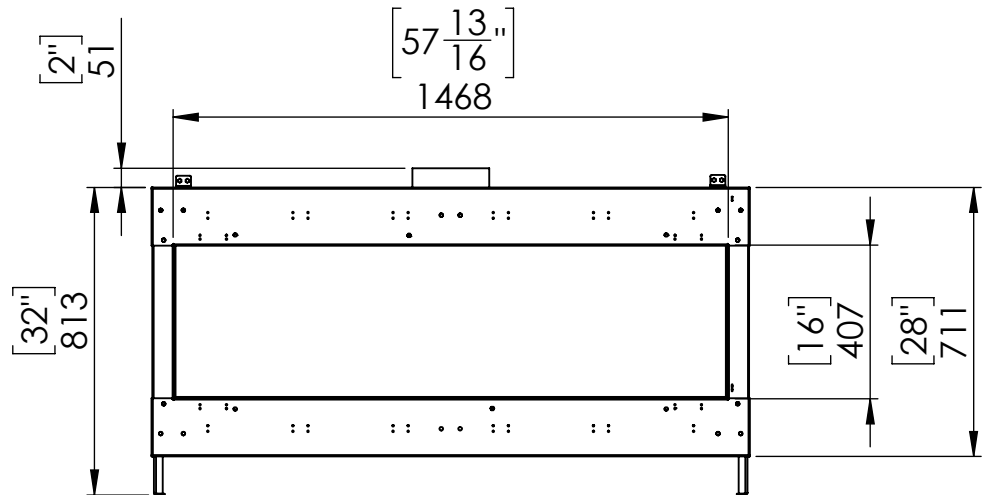

FLARE See Through 60

Telescopic Leg Range
From bottom of glass: 10"-19"