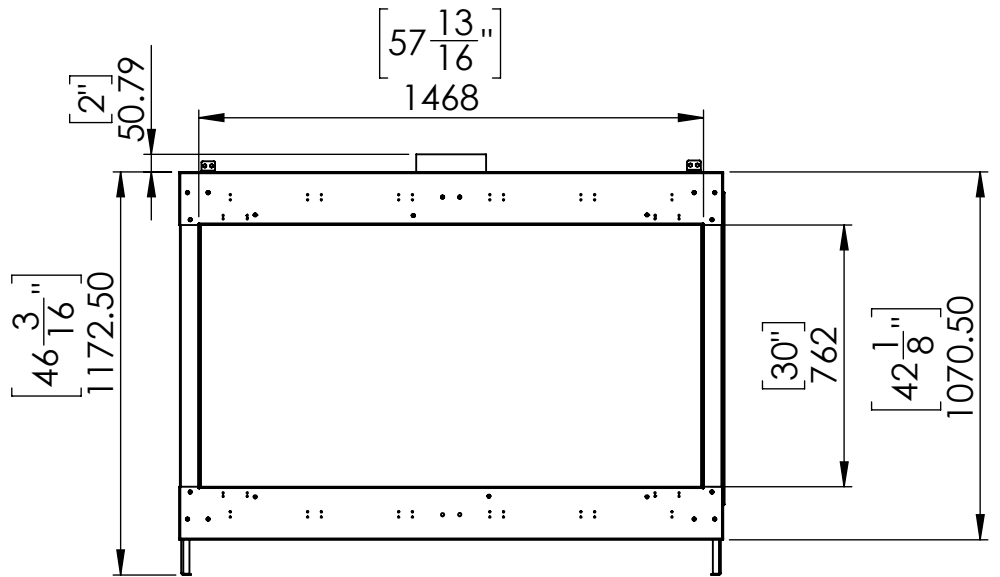

FLARE See Through 60 EH

Telescopic Leg Range
From bottom of glass: 10"-19"