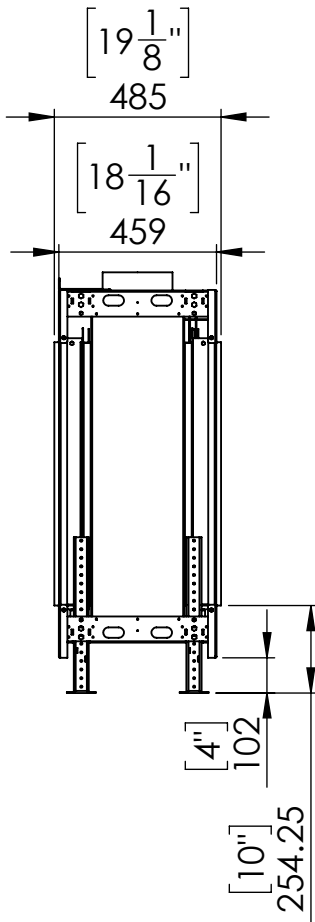

FLARE See Through 60 EH

Telescopic Leg Range
From bottom of glass: 10"-19"