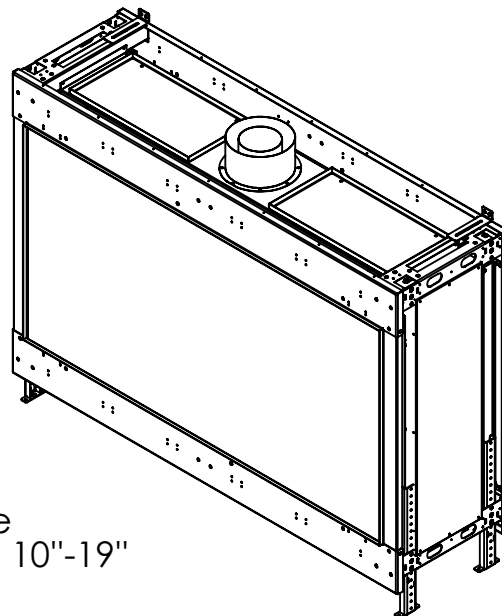

FLARE See Through 60 EH

Telescopic Leg Range
From bottom of glass: 10"-19"