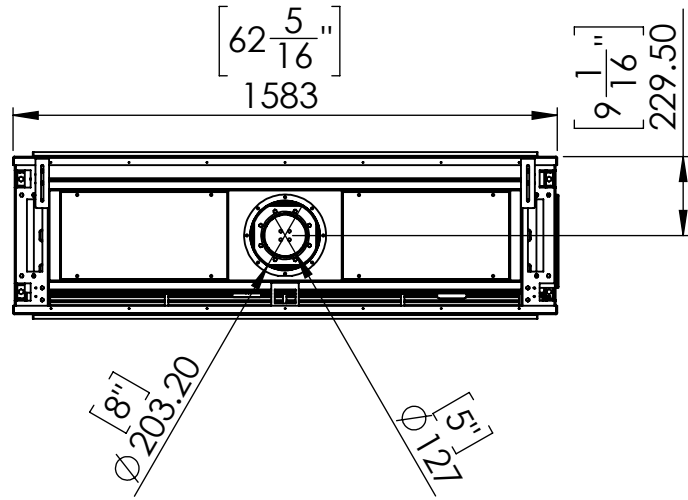

FLARE See Through 60 EH

Telescopic Leg Range
From bottom of glass: 10"-19"