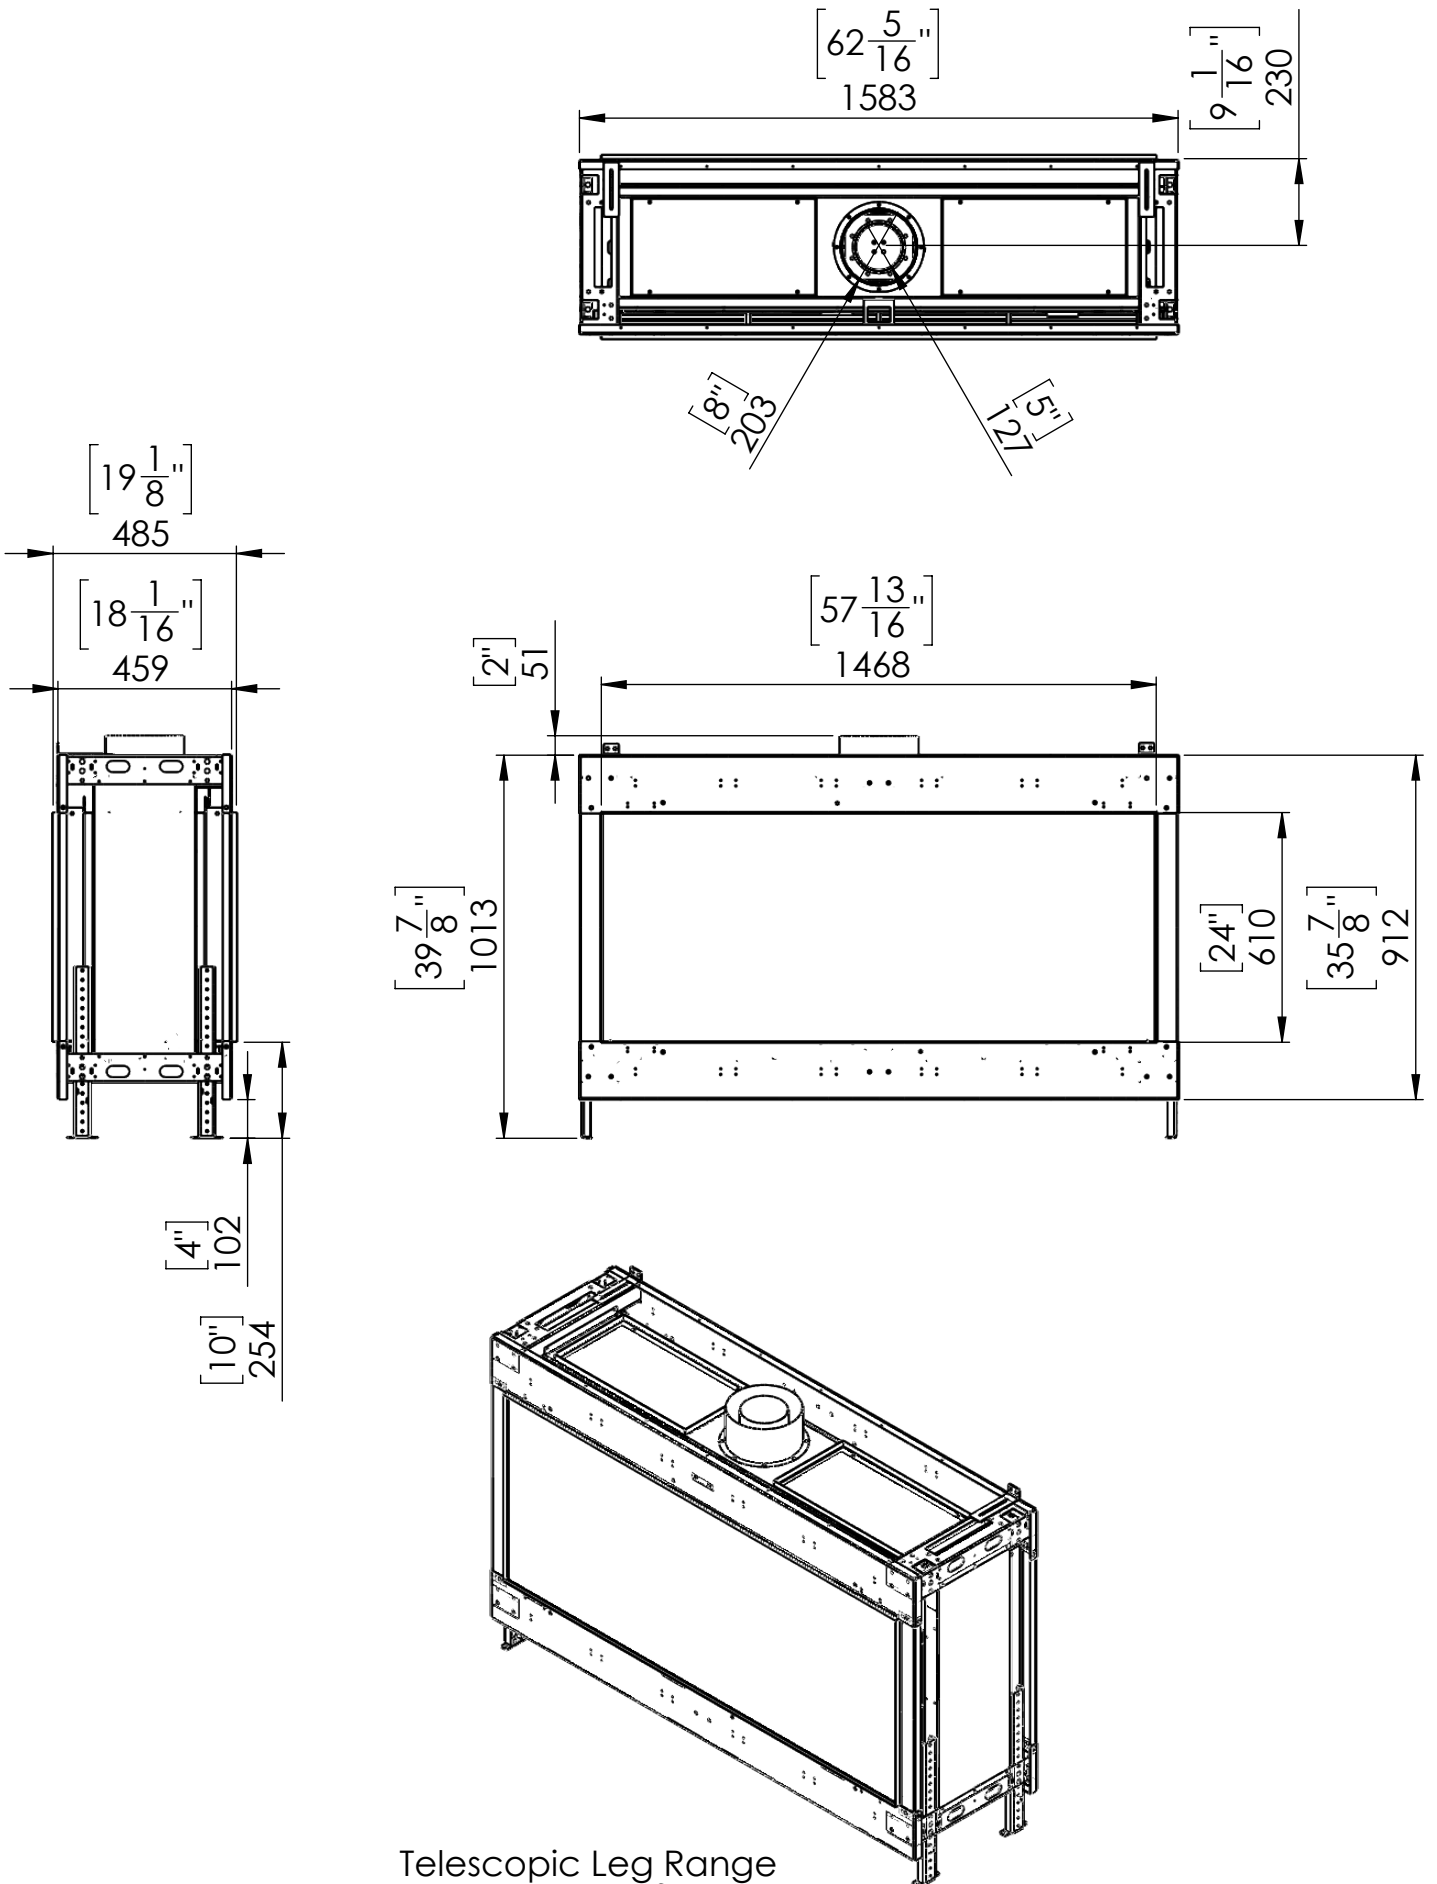

Flare See Through 60H

Telescopic Leg Range
From bottom of glass: 10"-19"