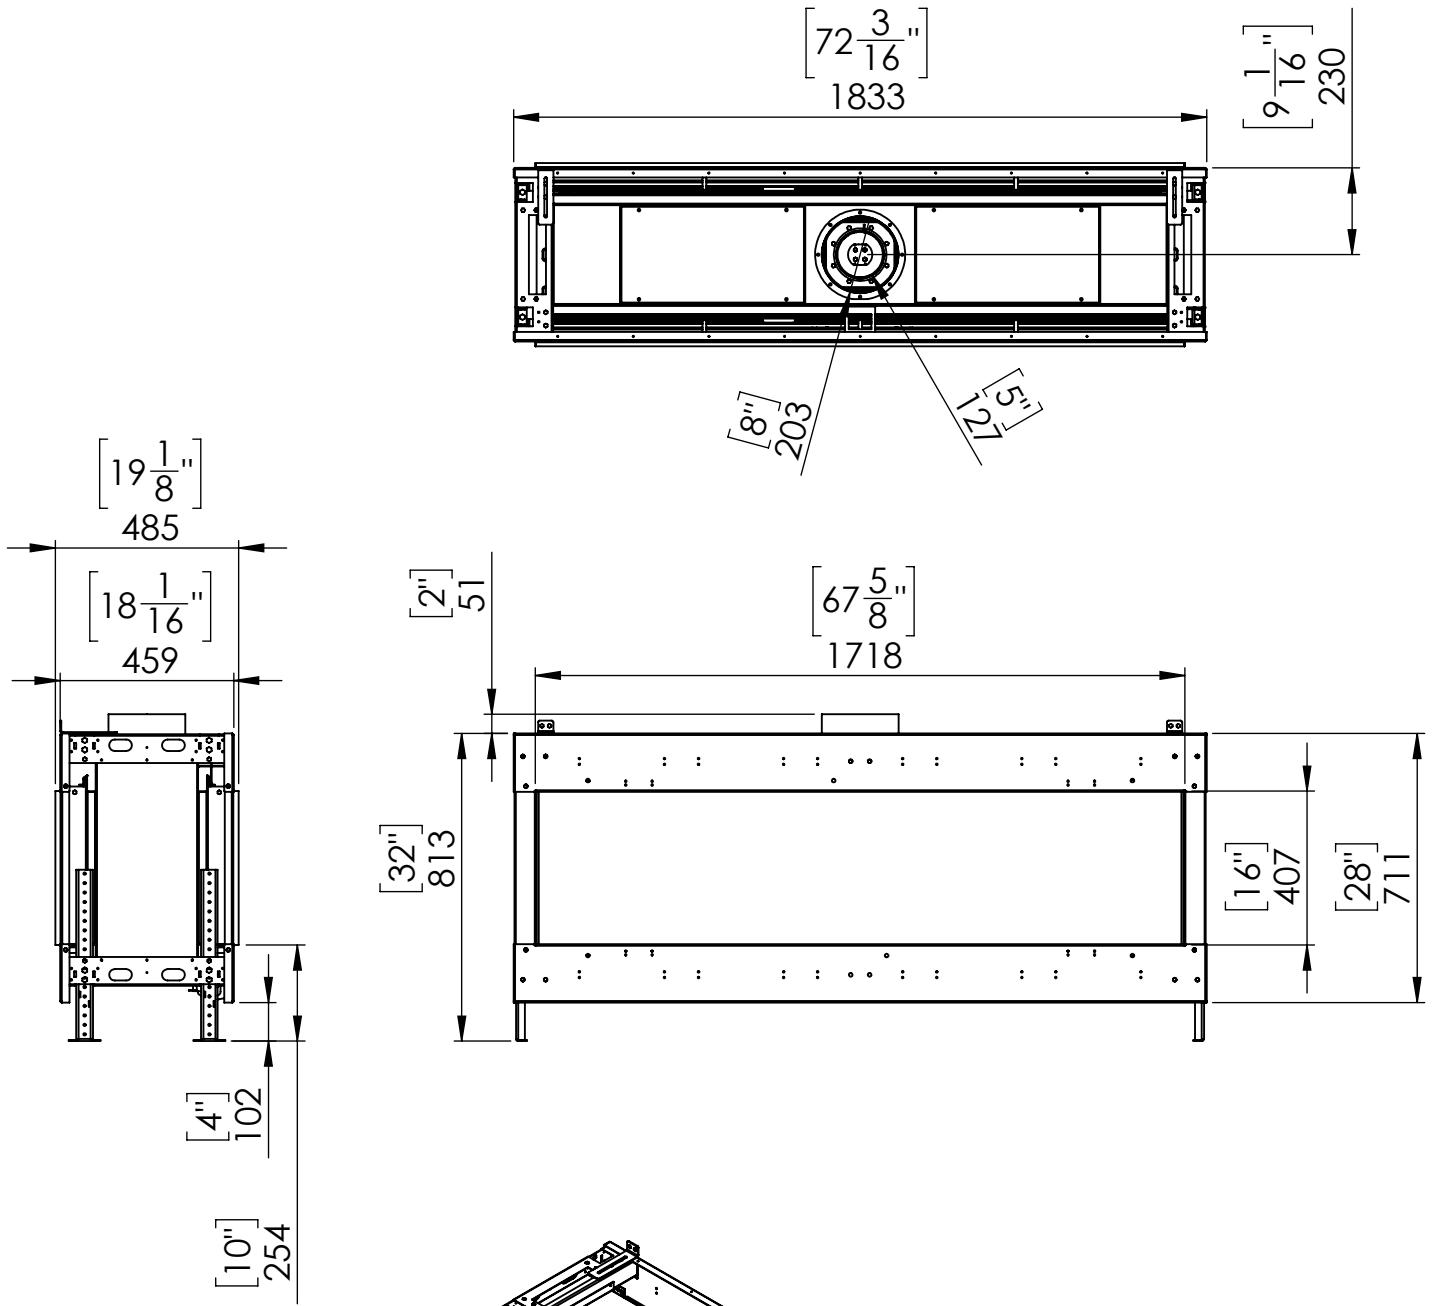

FLARE See Through 70

Telescopic Leg Range
From bottom of glass: 10"-19"