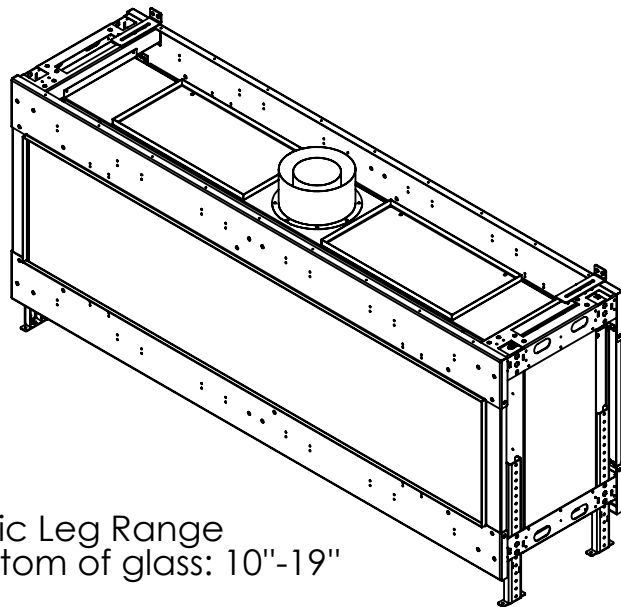

FLARE See Through 70

Telescopic Leg Range
From bottom of glass: 10"-19"