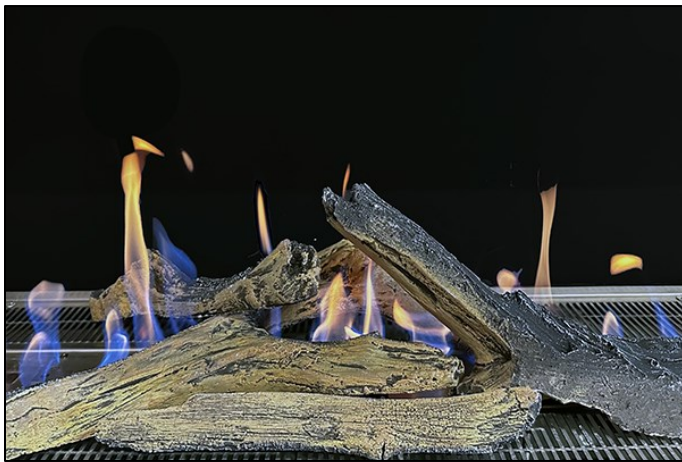

## FIREPLACES

Classic **Wood** Options:

**CERAMIC LOGS: 8.5" – 16" | 7 PER SET**

**CERAMIC BRANCHES: 18" | 7 PER SET**

**WHITE LOGS: 8.5" – 13" | 5 PER SET**

## FIREPLACES

---

Classic **Wood** Options Continued:

**TAN EMBERS: 2" - 3" | 1 BAG PER SET**

**BLACK EMBERS: 2" - 3" | 1 BAG PER SET**

Premium **Wood** Options:

**BIRCHWOOD: 11.5" - 16.5" | 5 PER SET**

## FIREPLACES

Premium **Wood** Options Continued:

**TRADITIONAL SMALL BIRCH: 12"**  
4 FOR 42" | 6 FOR 46"

**DRIFTWOOD SMALL: 12" – 16"** | 5 PER SET

**DRIFTWOOD LARGE: 12" – 19.5"** | 5 PER SET