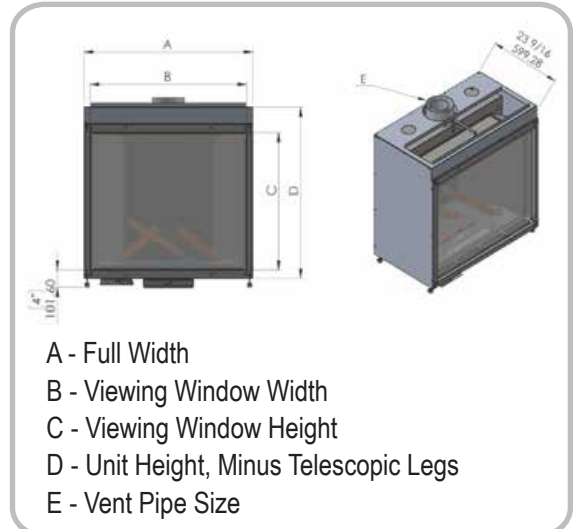

MODEL SIZE

Model	A	B	C	D	E
Flare-TR-42	42 1/4"	38 11/16"	32 1/16"	41 3/8"	5x8
Flare-TR-46	46"	42 7/16"	36"	45 5/16"	5x8