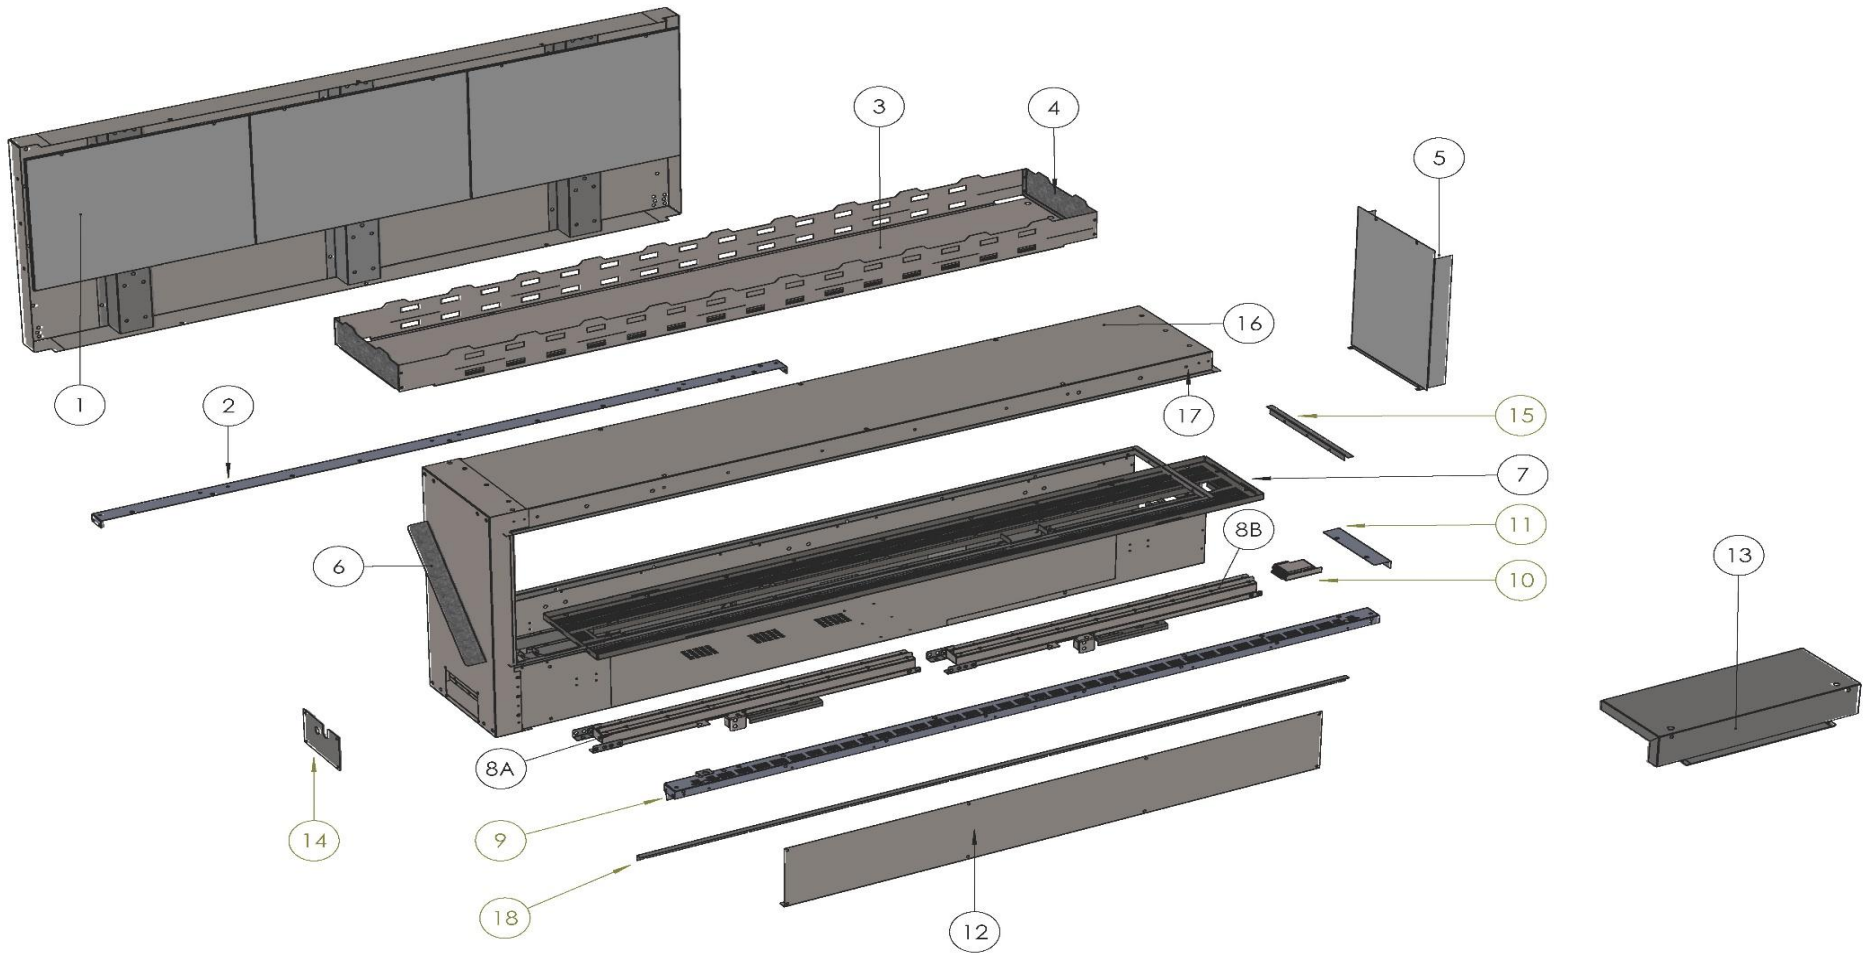

VENTLESS - PARTS LIST

<u>ITEM</u>	<u>PART NUMBER</u>	<u>DESCRIPTION</u>
1	OSXXX-12-5 or OSXXX-12H-5	Inner Back Wall
2	OS-XXX-13-5.1	Burner Tray Holder - Back
3	OS-XXX-15-5	Upper Roof Panel
4	OS-46-5	Upper-Corner Roof Panel
5	OS-08-5 or OS-08H-5	Inner Side
6	OS-44-5	Side Stand
7	OS-XXX-06-5	Burner Tray
8	Burner-XXX	50" (x1), 60" (x2), 70" (x2), 80" (x2), 100" (x2)
9	OS-XXX-21-5	Burner Tray Holder - Front
10	OS-40-5	Pilot
11	OS-37-5	Burner Tray Holder - Corner
12	OS-XXX-20-5	Lower Front Panel
13	Honeywell Box	Honeywell Core
14	Box-for-electronics	Access Door
15	OS-17-05-Side	Lower Side Corner
13	OS-XXX-02-5	Roof
17	OS-XXX-22-5	Front Corner - Roof
18	OS-XXX-17-05	Front Corner - Base

XXX Represents the fireplace size. (50, 60, 70, 80, 100)

FLARE FIREPLACES | VENT FREE HONEYWELL PARTS LIST

PART DESCRIPTION	PART NUMBER
HONEYWELL PARTS LIST	
Honeywell Spark Cable	1HWSPS
36" Honeywell Spark Cable	1HWSCL
Brass Honeywell Pilot Connector	1HWPBC
Honeywell Data Cable	100HWF
Honeywell Pilot Assembly	10HWPA
Honeywell Premium Remote (On/Off remote)	10HWPR
Honeywell Transformer	100HWT
Honeywell Valve	100HWV
Honeywell Control Board	10HWCB
Control Module (Honeywell Pilot Interrupter)	100HWR