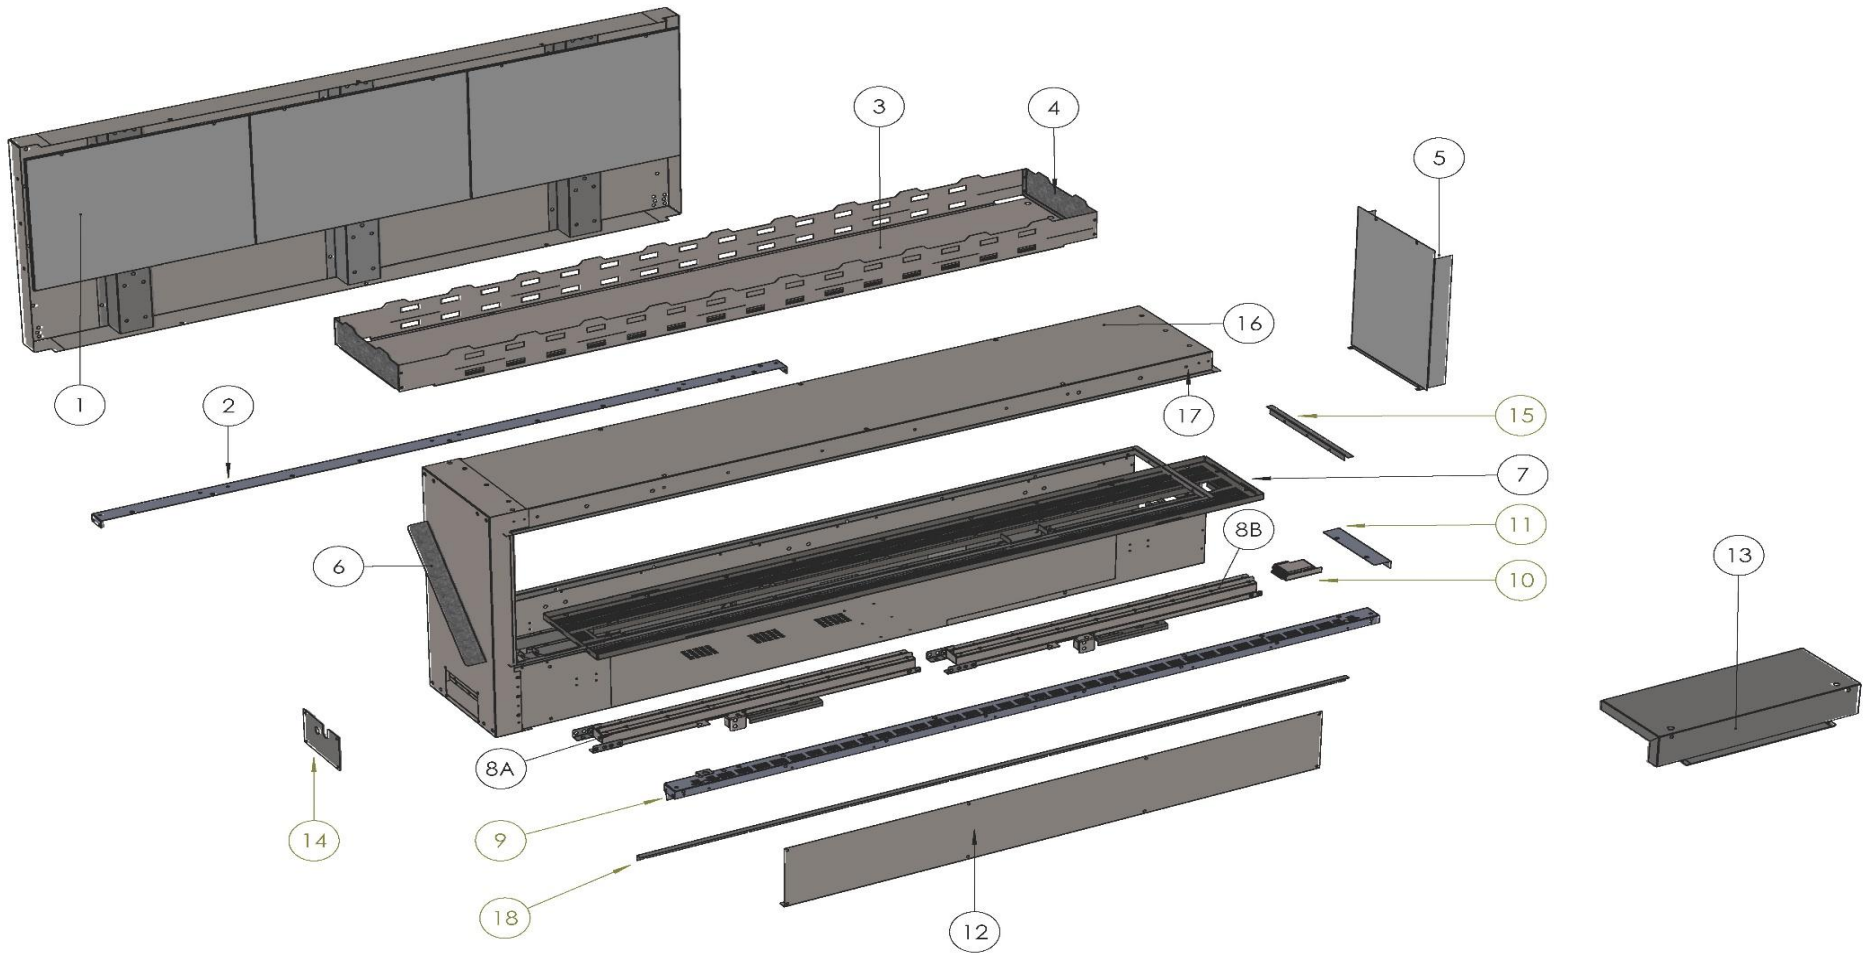

# VENTLESS - PARTS LIST

<u>ITEM</u>	<u>PART NUMBER</u>	<u>DESCRIPTION</u>
1	OSXXX-12-5 or OSXXX-12H-5	Inner Back Wall
2	OS-XXX-13-5.1	Burner Tray Holder - Back
3	OS-XXX-15-5	Upper Roof Panel
4	OS-46-5	Upper-Corner Roof Panel
5	OS-08-5 or OS-08H-5	Inner Side
6	OS-44-5	Side Stand
7	OS-XXX-06-5	Burner Tray
8	Burner-XXX	50" (x1), 60" (x2), 70" (x2), 80" (x2), 100" (x2)
9	OS-XXX-21-5	Burner Tray Holder - Front
10	OS-40-5	Pilot
11	OS-37-5	Burner Tray Holder - Corner
12	OS-XXX-20-5	Lower Front Panel
13	Honeywell Box	Honeywell Core
14	Box-for-electronics	Access Door
15	OS-17-05-Side	Lower Side Corner
13	OS-XXX-02-5	Roof
17	OS-XXX-22-5	Front Corner - Roof
18	OS-XXX-17-05	Front Corner - Base

XXX Represents the fireplace size. (50, 60, 70, 80, 100)

## FLARE FIREPLACES | VENT FREE HONEYWELL PARTS LIST

PART DESCRIPTION	PART NUMBER
HONEYWELL PARTS LIST	
Honeywell Spark Cable	1HWSPS
36" Honeywell Spark Cable	1HWSCL
Brass Honeywell Pilot Connector	1HWPBC
Honeywell Data Cable	100HWF
Honeywell Pilot Assembly	10HWPA
Honeywell Premium Remote (On/Off remote)	10HWPR
Honeywell Transformer	100HWT
Honeywell Valve	100HWV
Honeywell Control Board	10HWCB
Control Module (Honeywell Pilot Interrupter)	100HWR