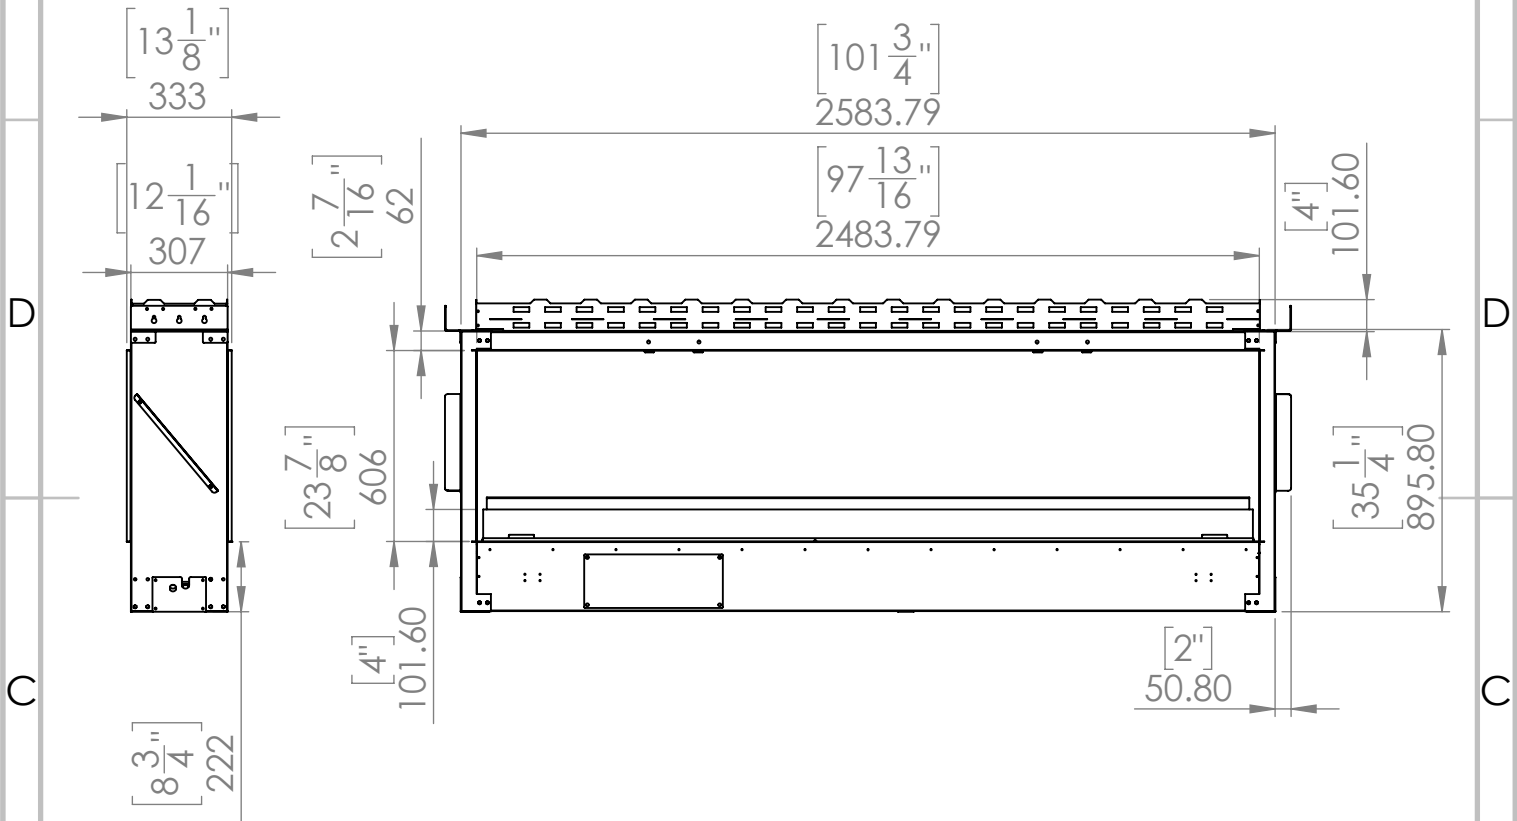

# FLARE-VST-100H

Drill above line